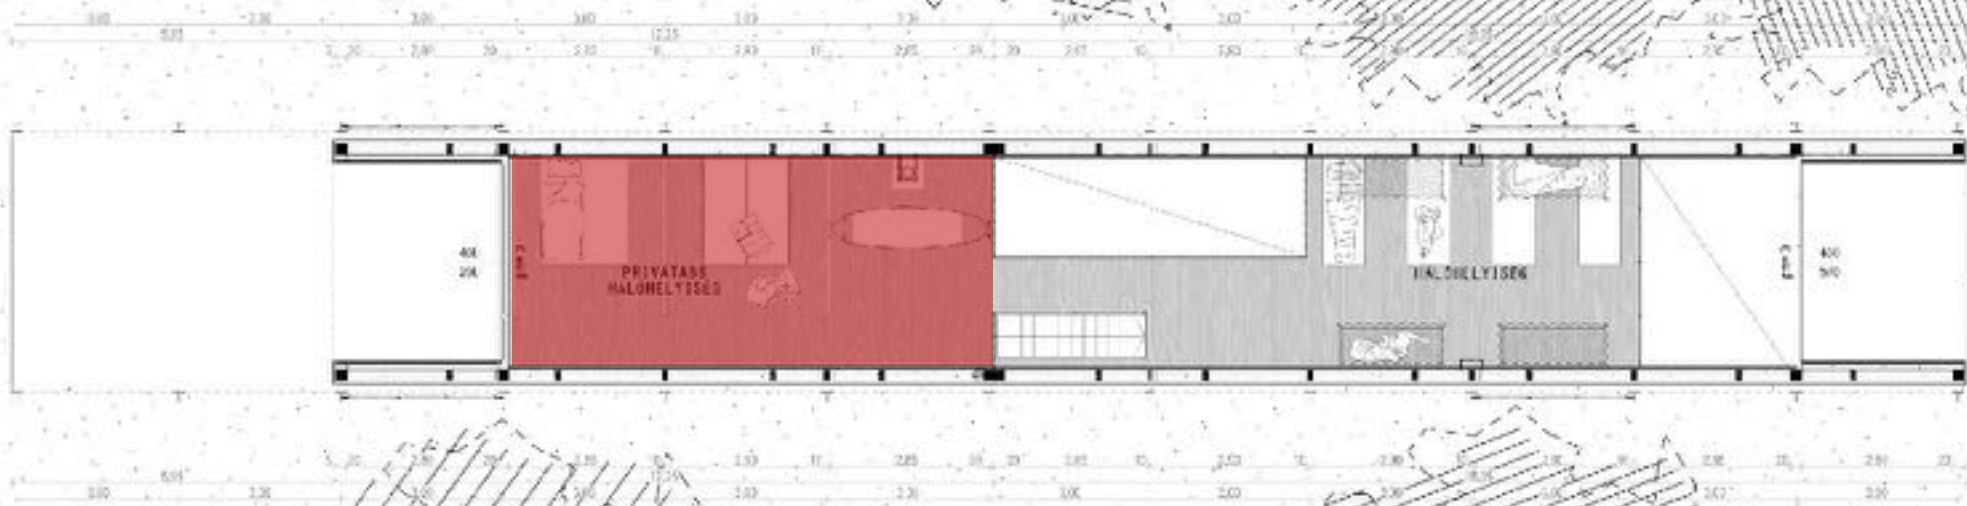

GALÉRIA ALAPRAJZ 1:100