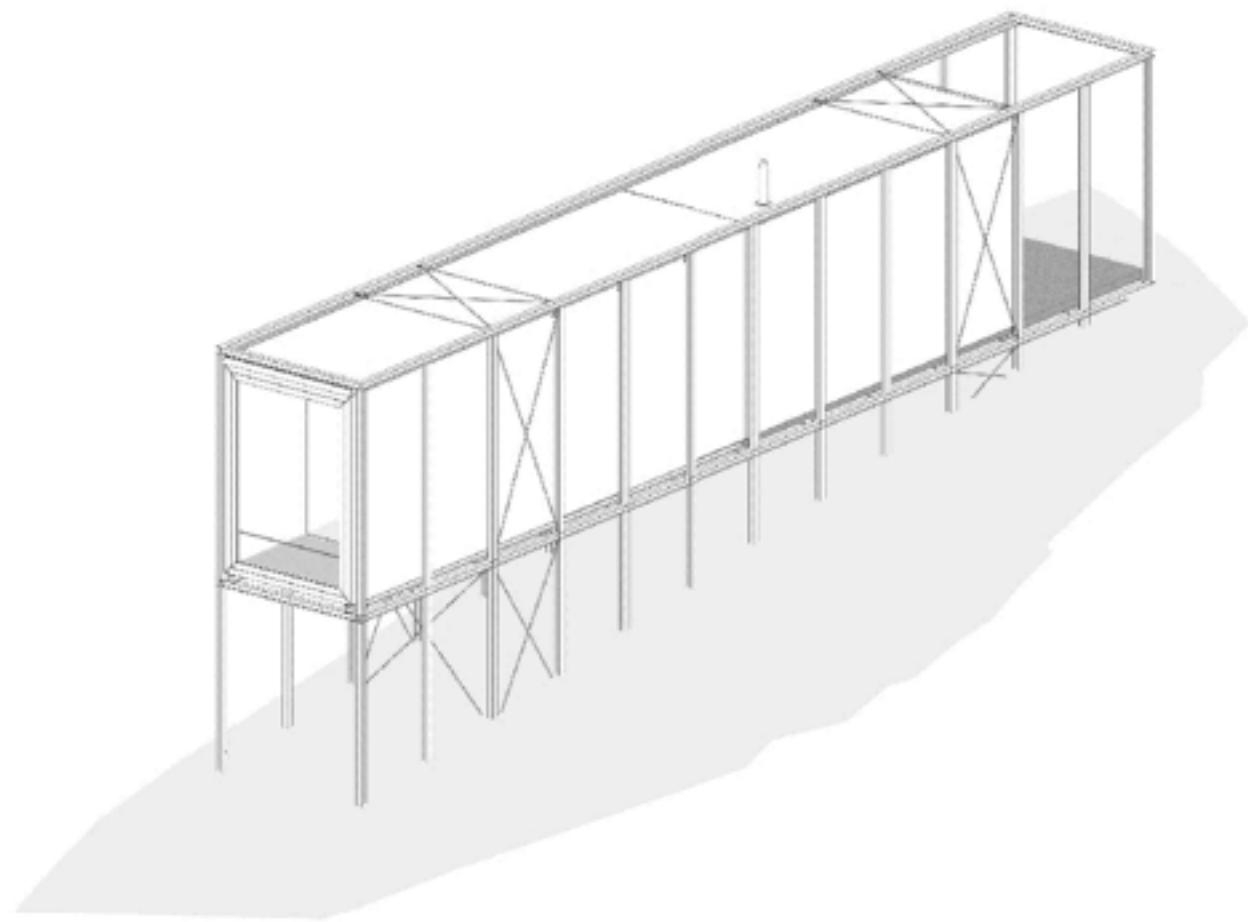

GALÉRIA ALAPRAJZ 1:100

GALÉRIA ALAPRAJZ 1:100

B METSZET 1:100

B METSZET 1:100

B METSZET 1:100

B METSZET 1:100

A METSZET 1:100

RÉSZLET 1:50

ÉSZAKI HOMLOKZAT 1:100

A modern, dark, cube-shaped structure is elevated on a hillside. The structure is made of dark panels and is supported by a metal frame. It is surrounded by tall, light-colored grass and several large, grey rocks. In the background, there are dense green trees and a clear sky with a few birds flying. The overall scene is a natural, outdoor setting.