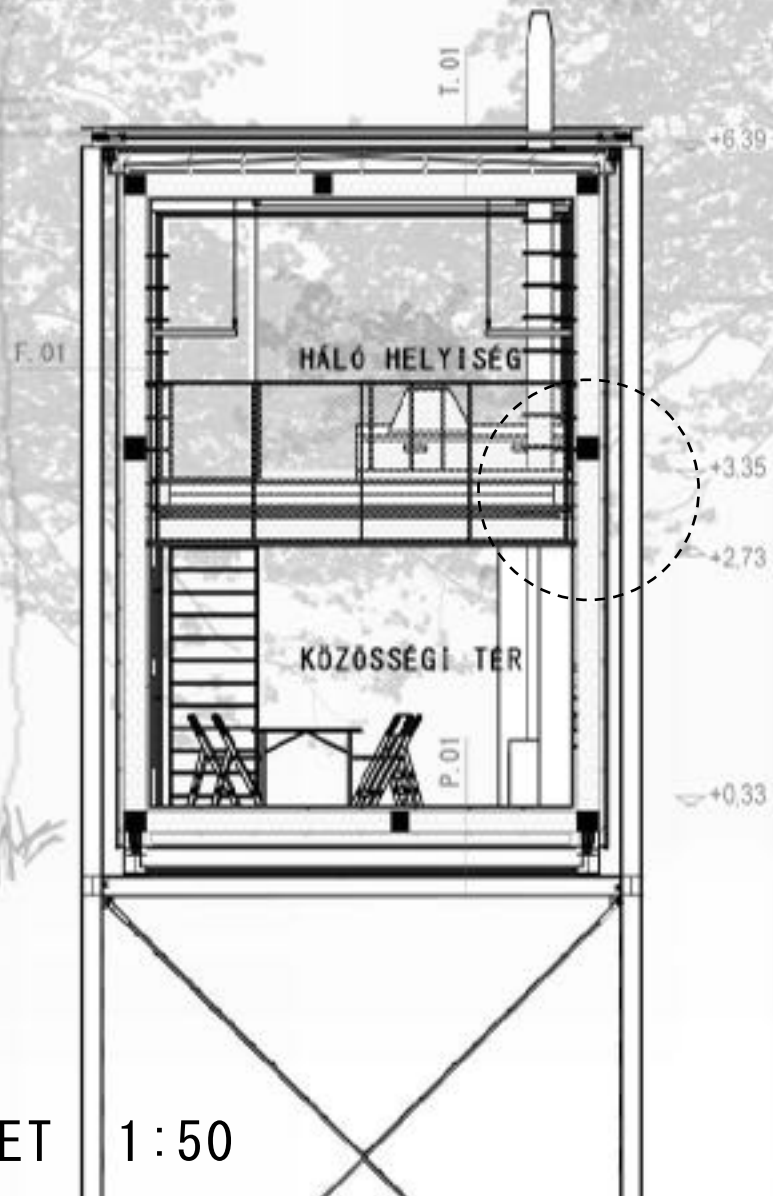

RÉSZLET 1:50