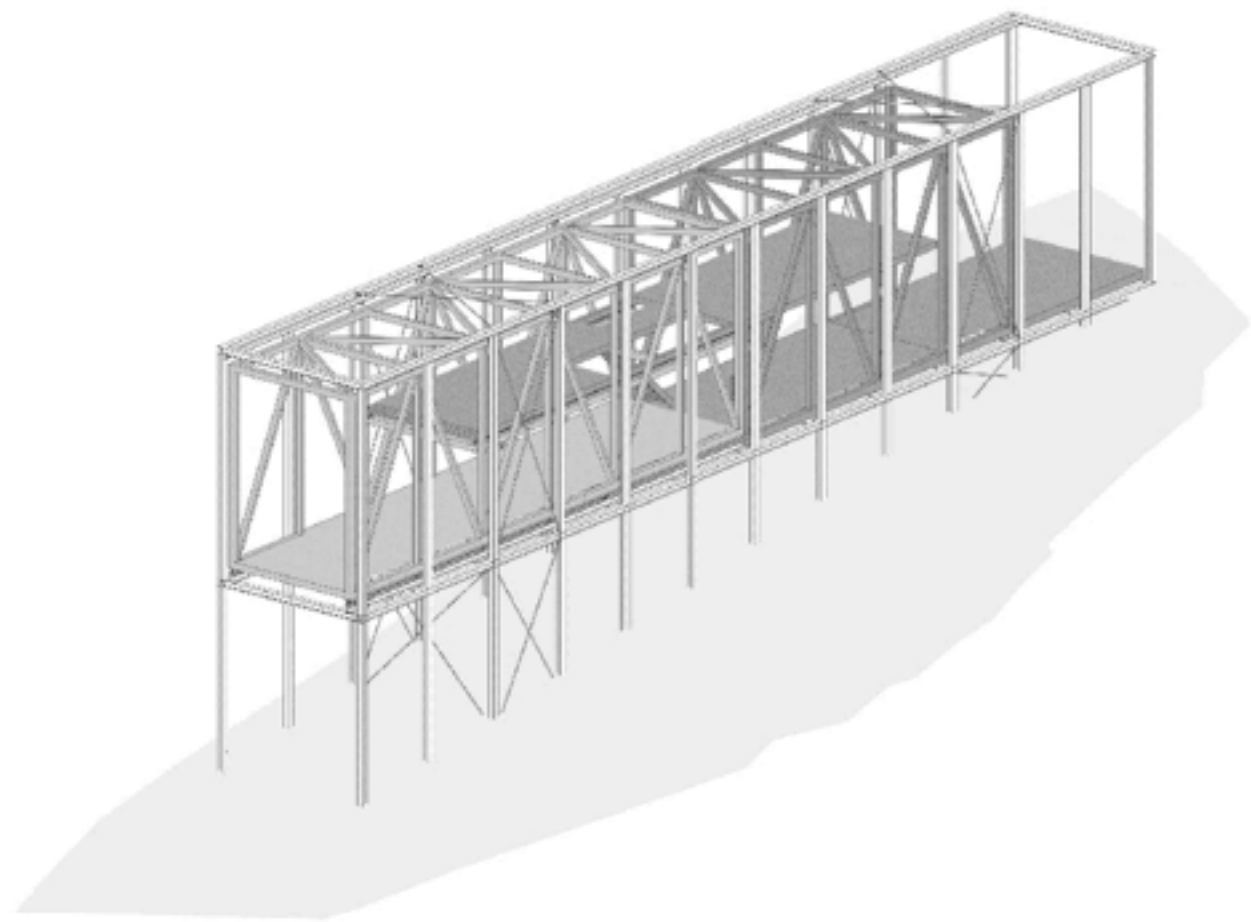

GALÉRIA ALAPRAJZ 1:100

GALÉRIA ALAPRAJZ 1:100

B METSZET 1:100

B METSZET 1:100

B METSZET 1:100

B METSZET 1:100

A METSZET 1:100

RÉSZLET 1:50

ÉSZAKI HOMLOKZAT 1:100

A modern, dark, cube-shaped structure is elevated on a hillside. The structure is made of dark panels and is supported by a metal frame. It is surrounded by tall, light-colored grass and several large, grey rocks. In the background, there are dense green trees and a clear sky with a few birds flying. The overall scene is a natural, outdoor setting.