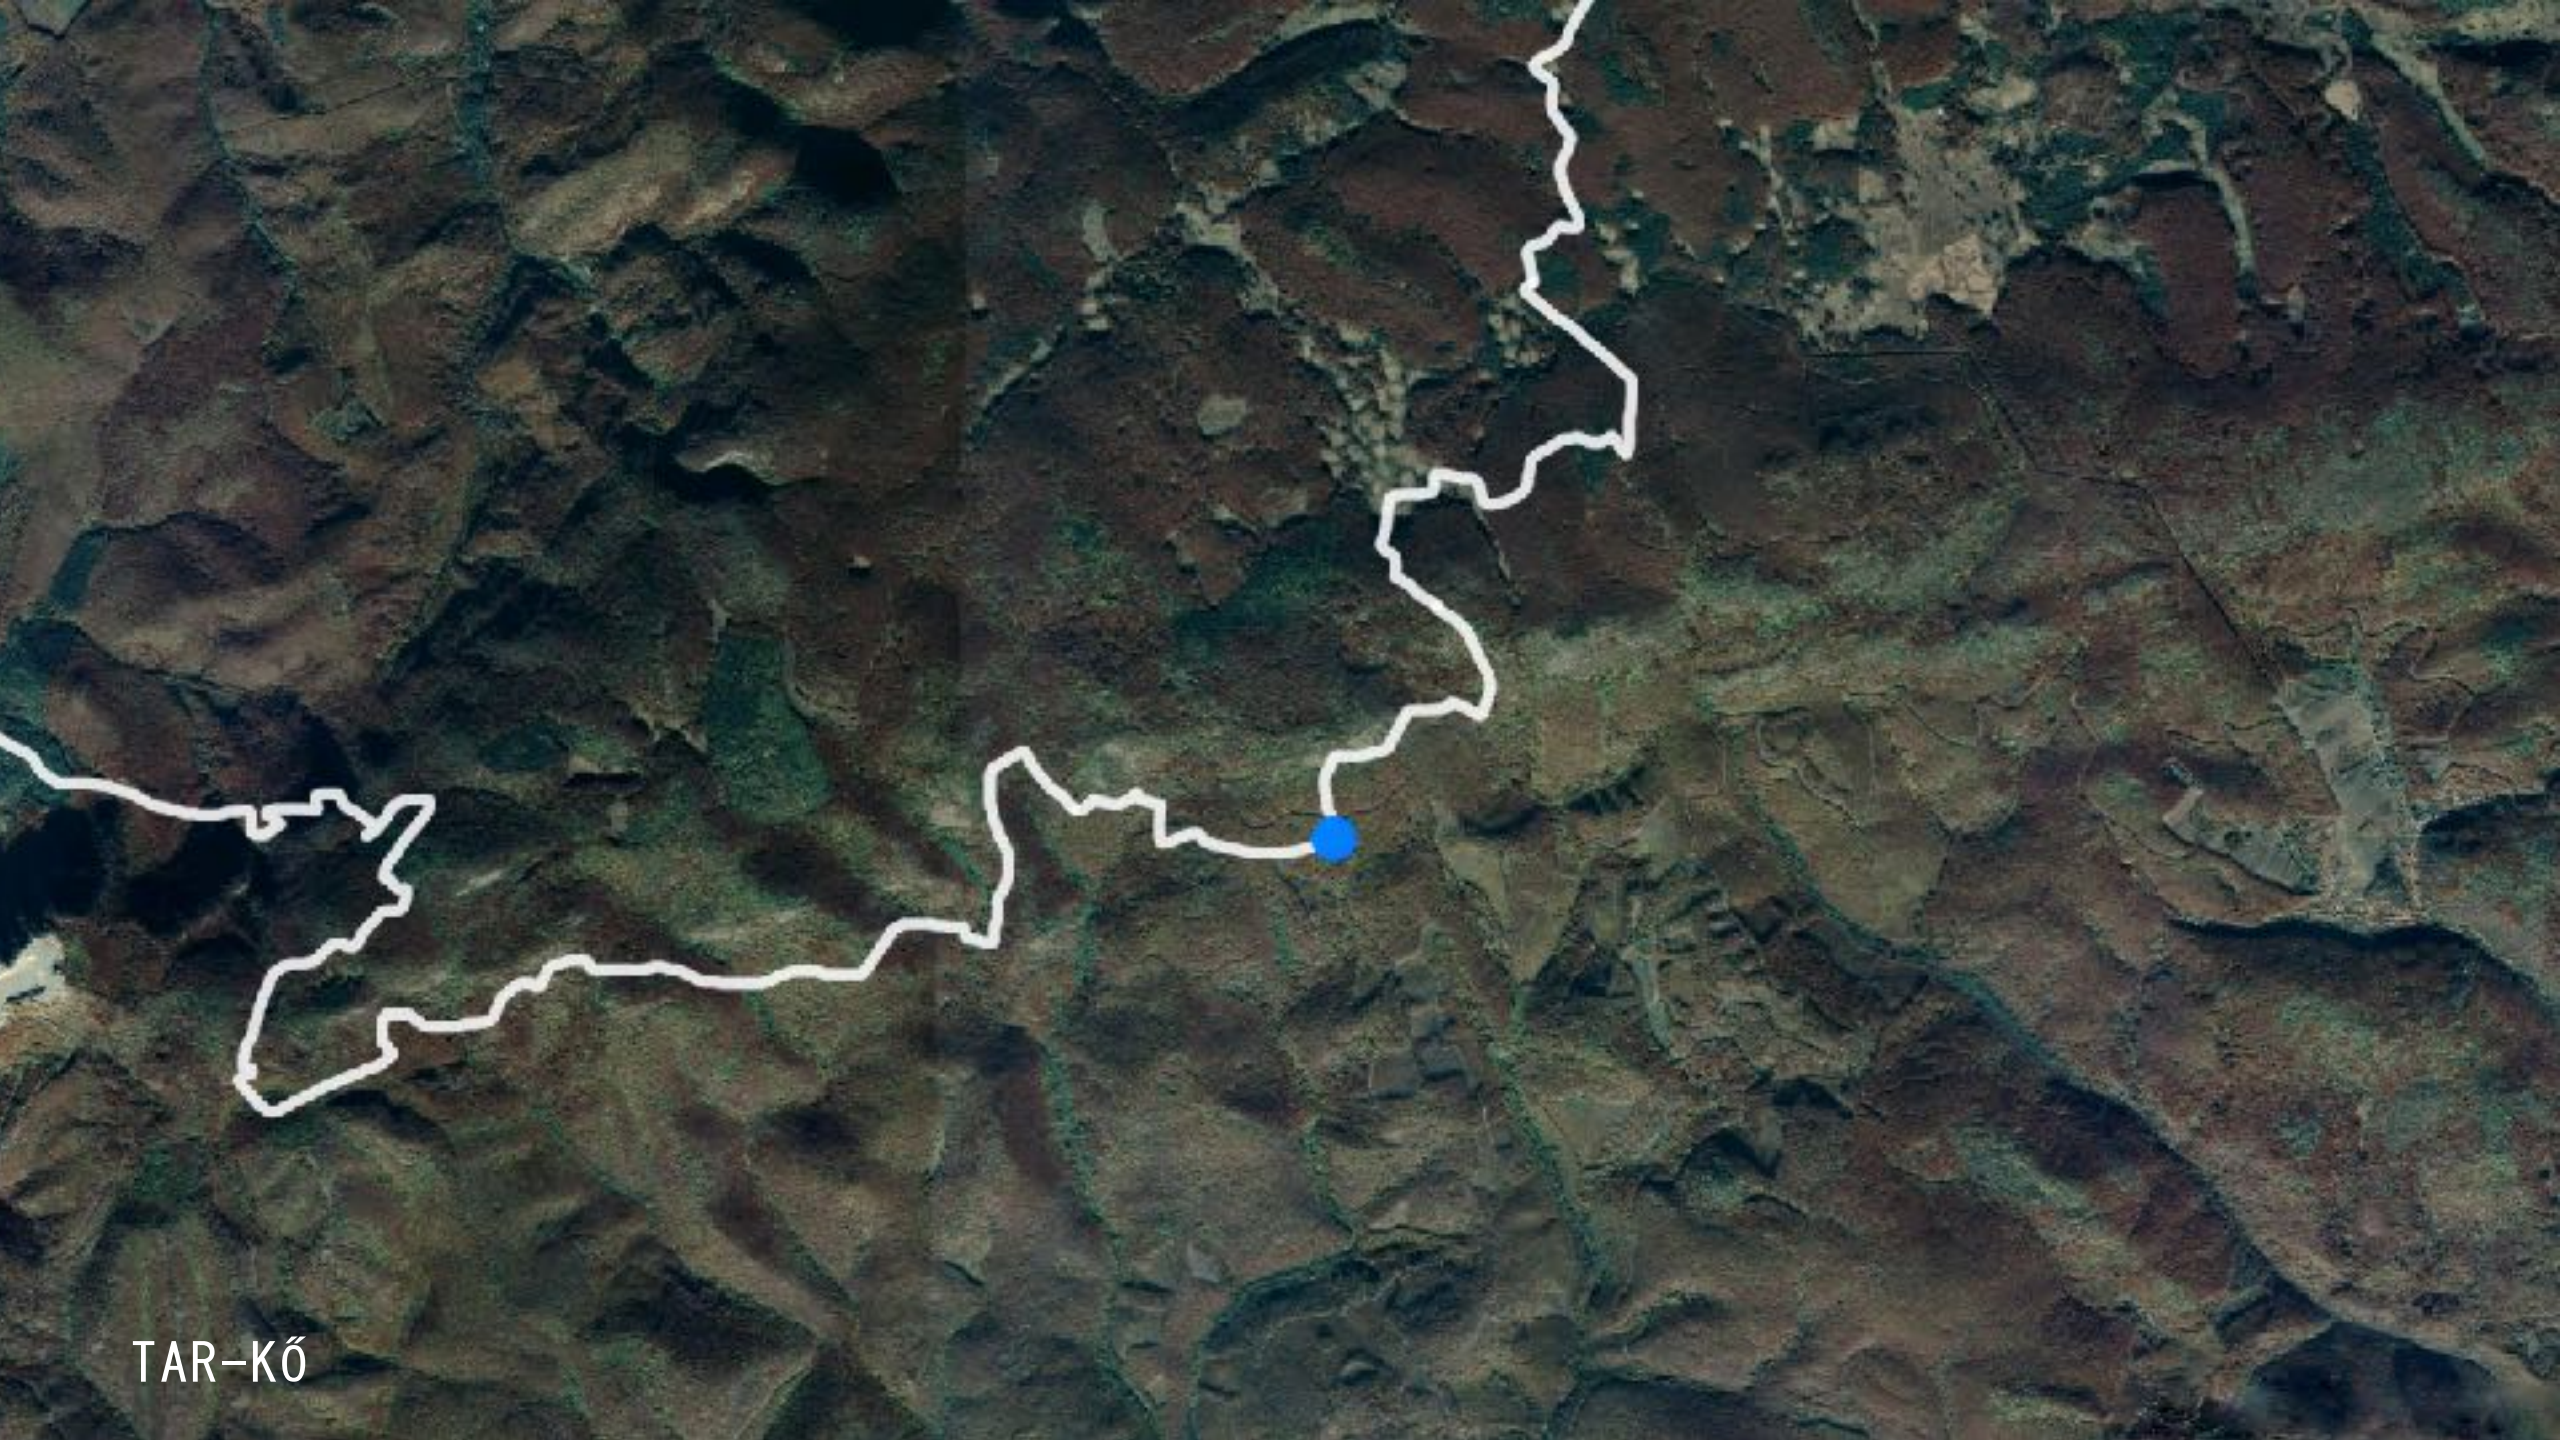

TÉMAVÁLASZTÁS

OKT

OKT

OKT A BÜKKBEN

TAR-KŐ

KÖZÖSSÉG

KILÁTÓ

FUNKCIÓ

ÉSZAKI HOMLOKZAT 1:100

A modern, dark, cube-shaped structure is elevated on a hillside. The structure is made of dark panels and is supported by a metal frame. It is surrounded by tall, light-colored grass and several large, grey rocks. In the background, there are dense green trees and a clear sky with a few birds flying. The overall scene is a natural, outdoor setting.