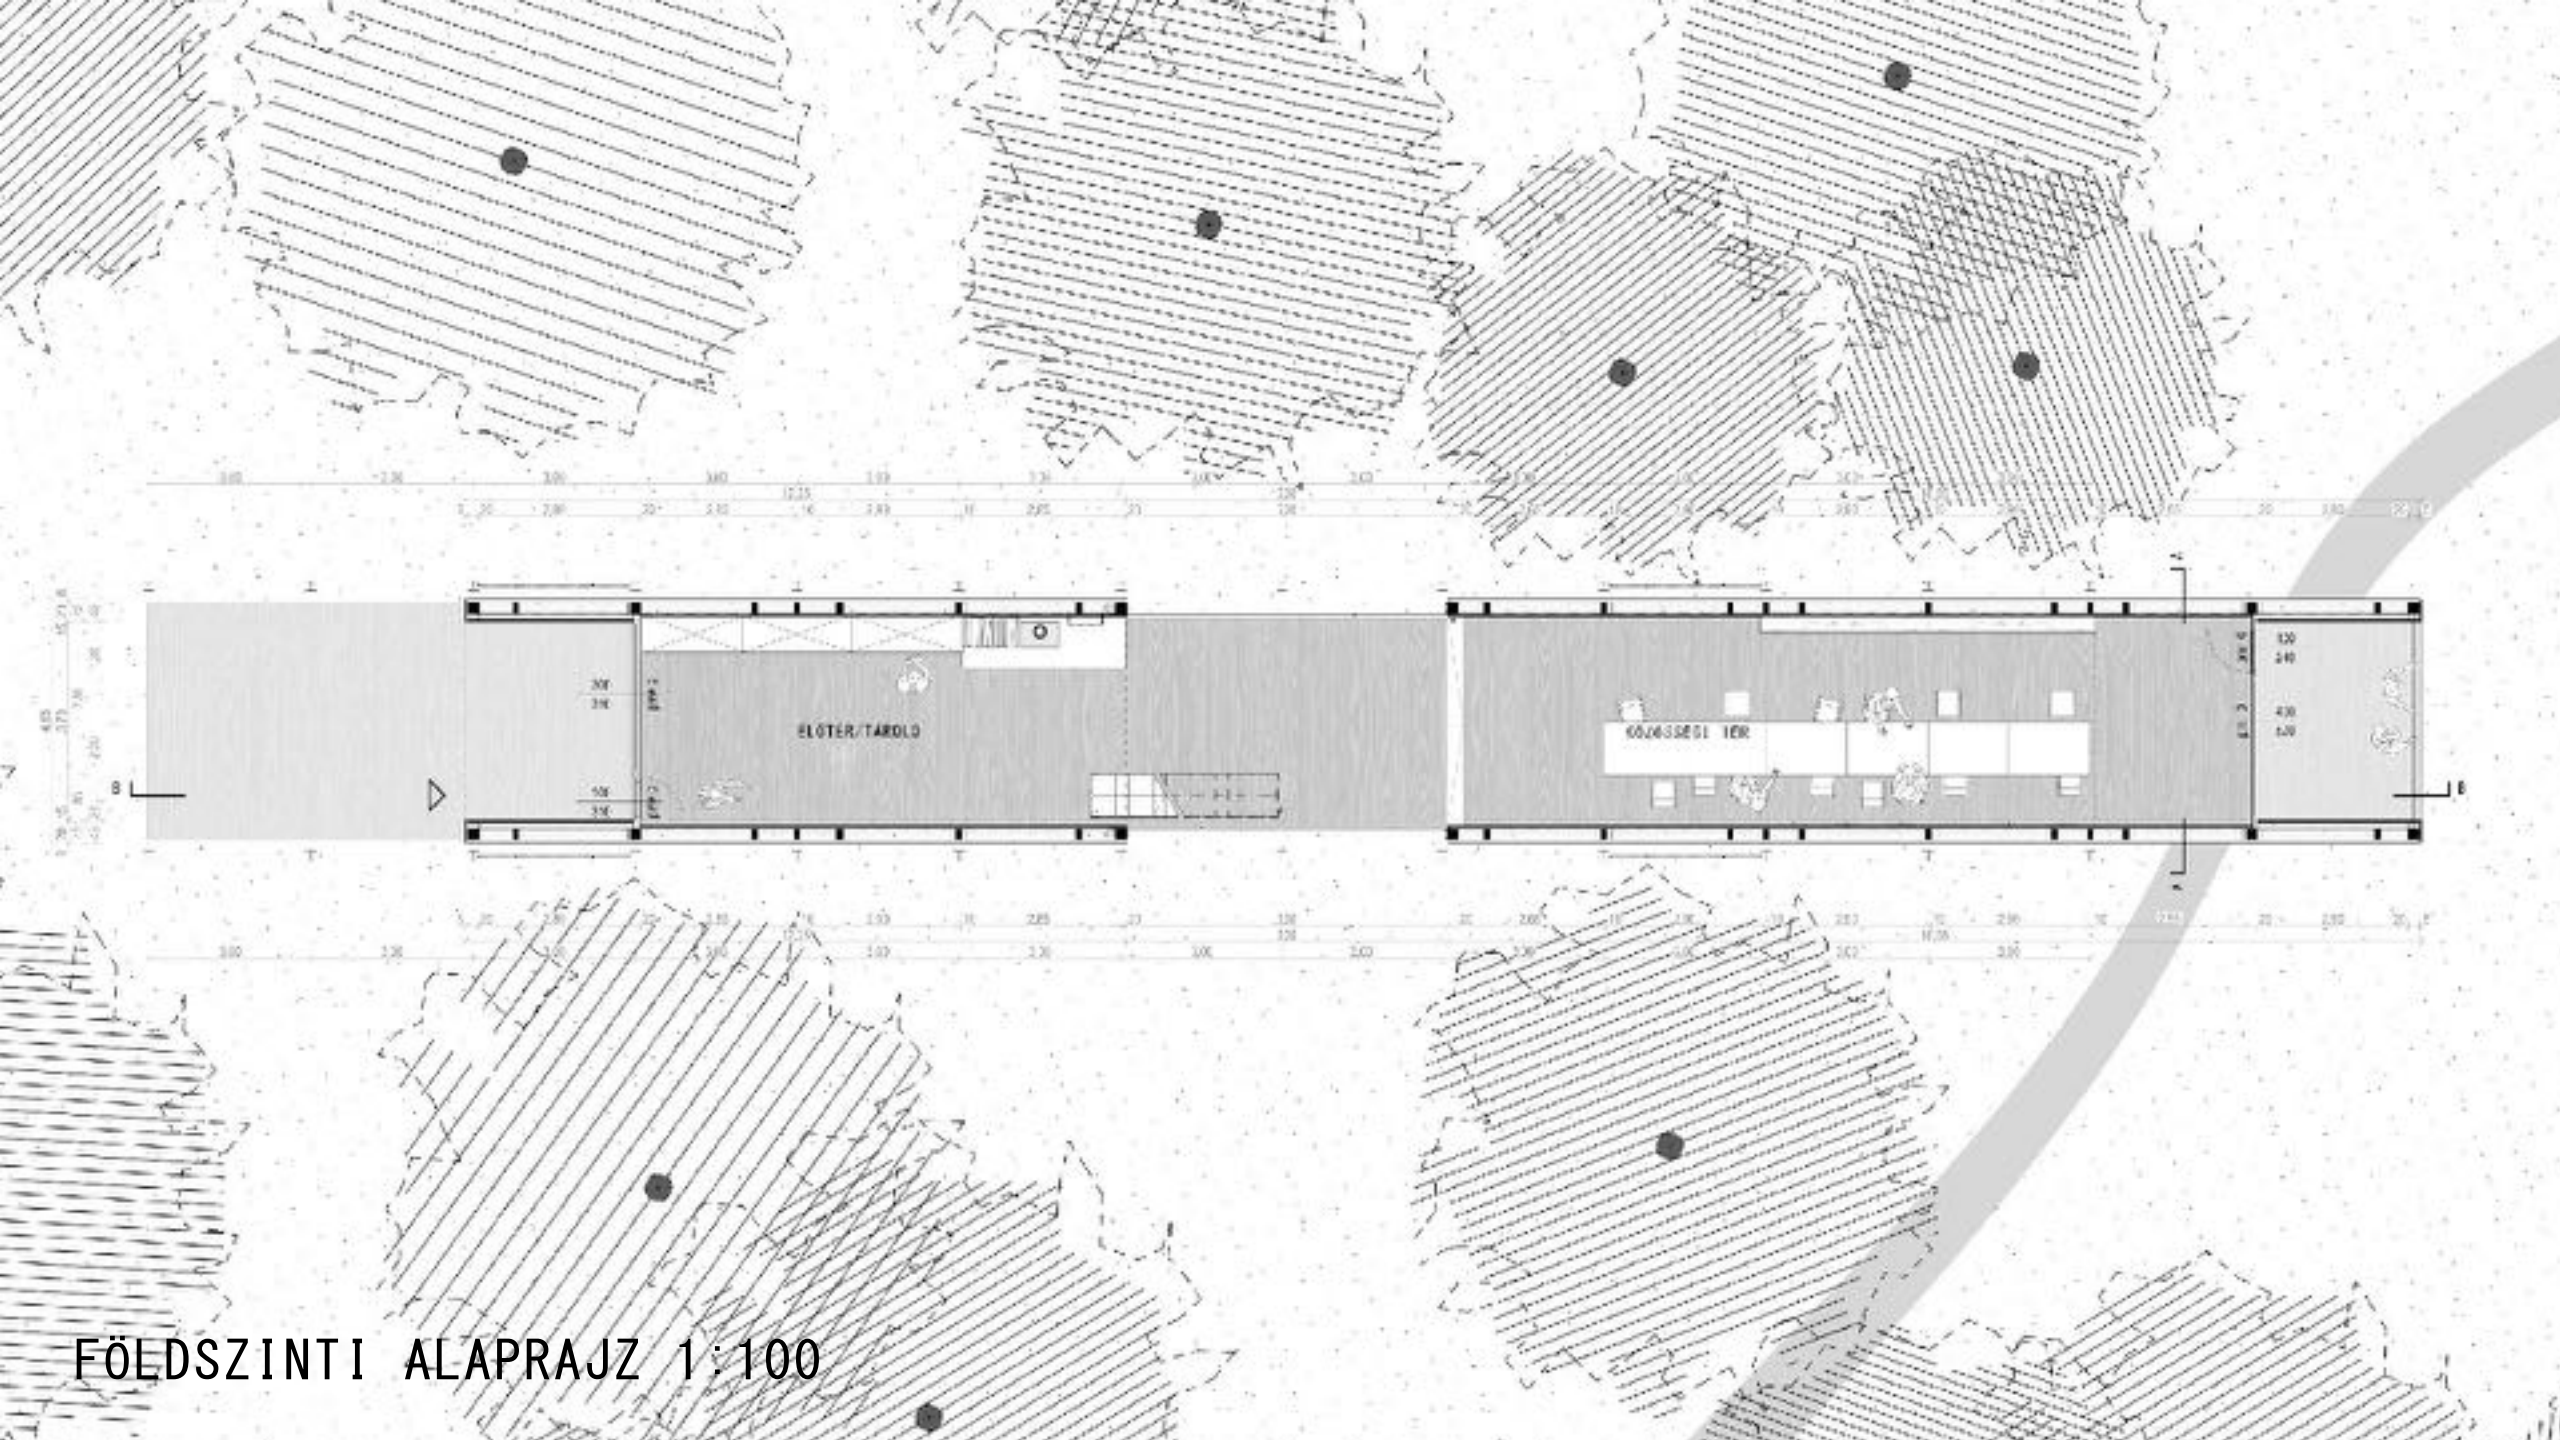

FÖLDSZINTI ALAPRAJZ 1:100