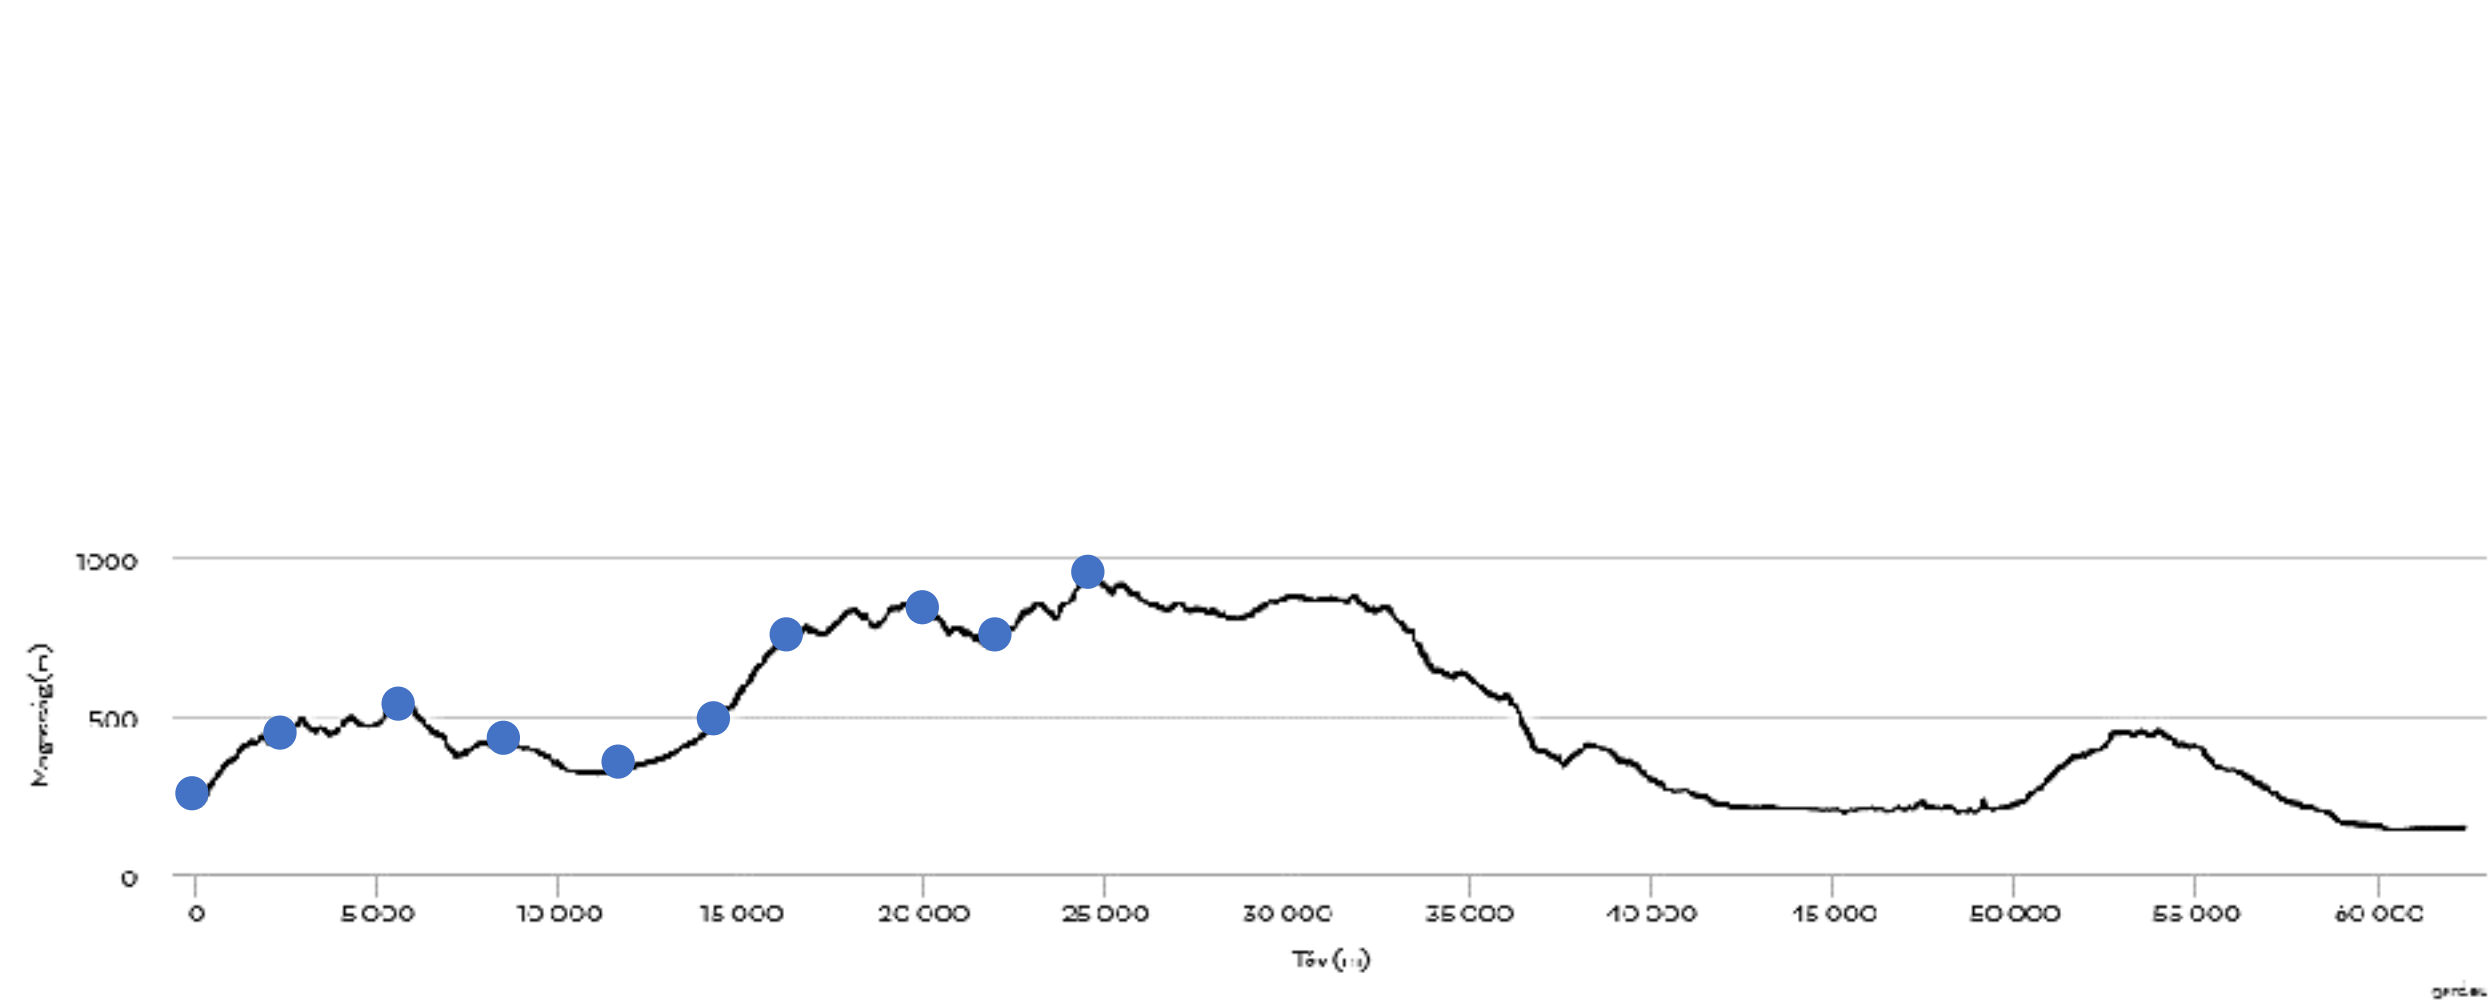

TÉMAVÁLASZTÁS

OKT

OKT

OKT A BÜKKBEN

TAR-KŐ

KÖZÖSSÉG

KILÁTÓ

FUNKCIÓ

ÉSZAKI HOMLOKZAT 1:100

A modern, dark, cube-shaped structure is elevated on a hillside. The structure is made of dark panels and is supported by a metal frame. It is surrounded by tall, light-colored grass and several large, grey rocks. In the background, there are dense green trees and a clear sky with a few birds flying. The overall scene is a natural, outdoor setting.