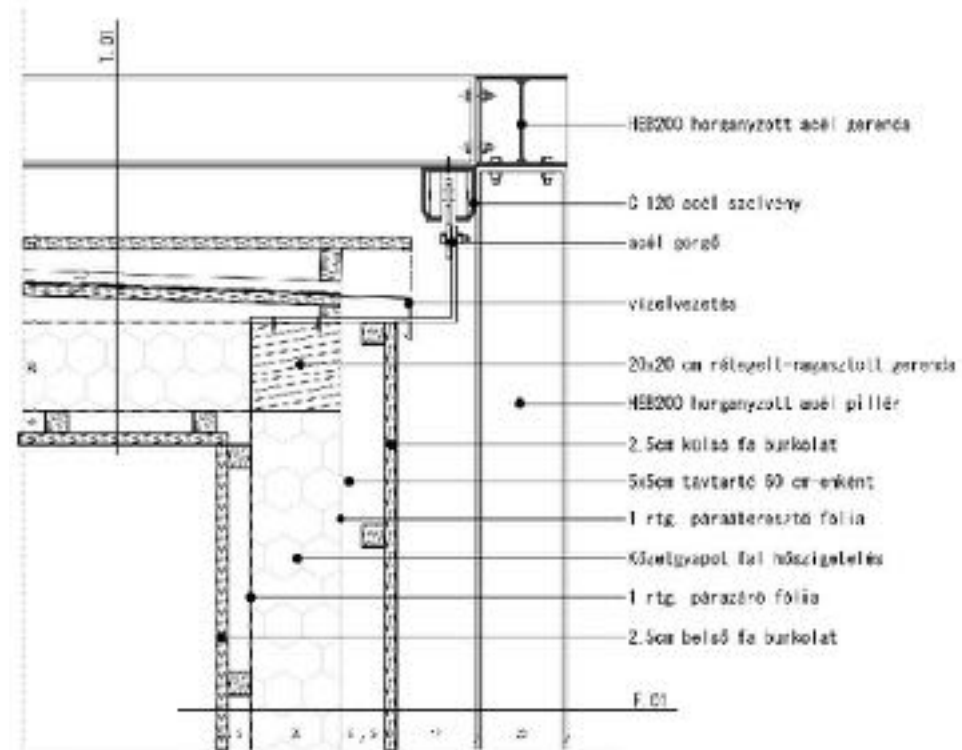

1:10

RÉSZLET 1:50

1:10

RÉSZLET 1:50

1:10

NYUGATI HOMLOKZAT 1:100

DÉLI HOMLOKZAT 1:100

KELETI HOMLOKZAT 1:100

ÉSZAKI HOMLOKZAT 1:100

A modern, dark, cube-shaped structure is elevated on a hillside. The structure is made of dark panels and is supported by a metal frame. It is surrounded by tall, light-colored grass and several large, grey rocks. In the background, there are dense green trees and a clear sky with a few birds flying. The overall scene is a natural, outdoor setting.