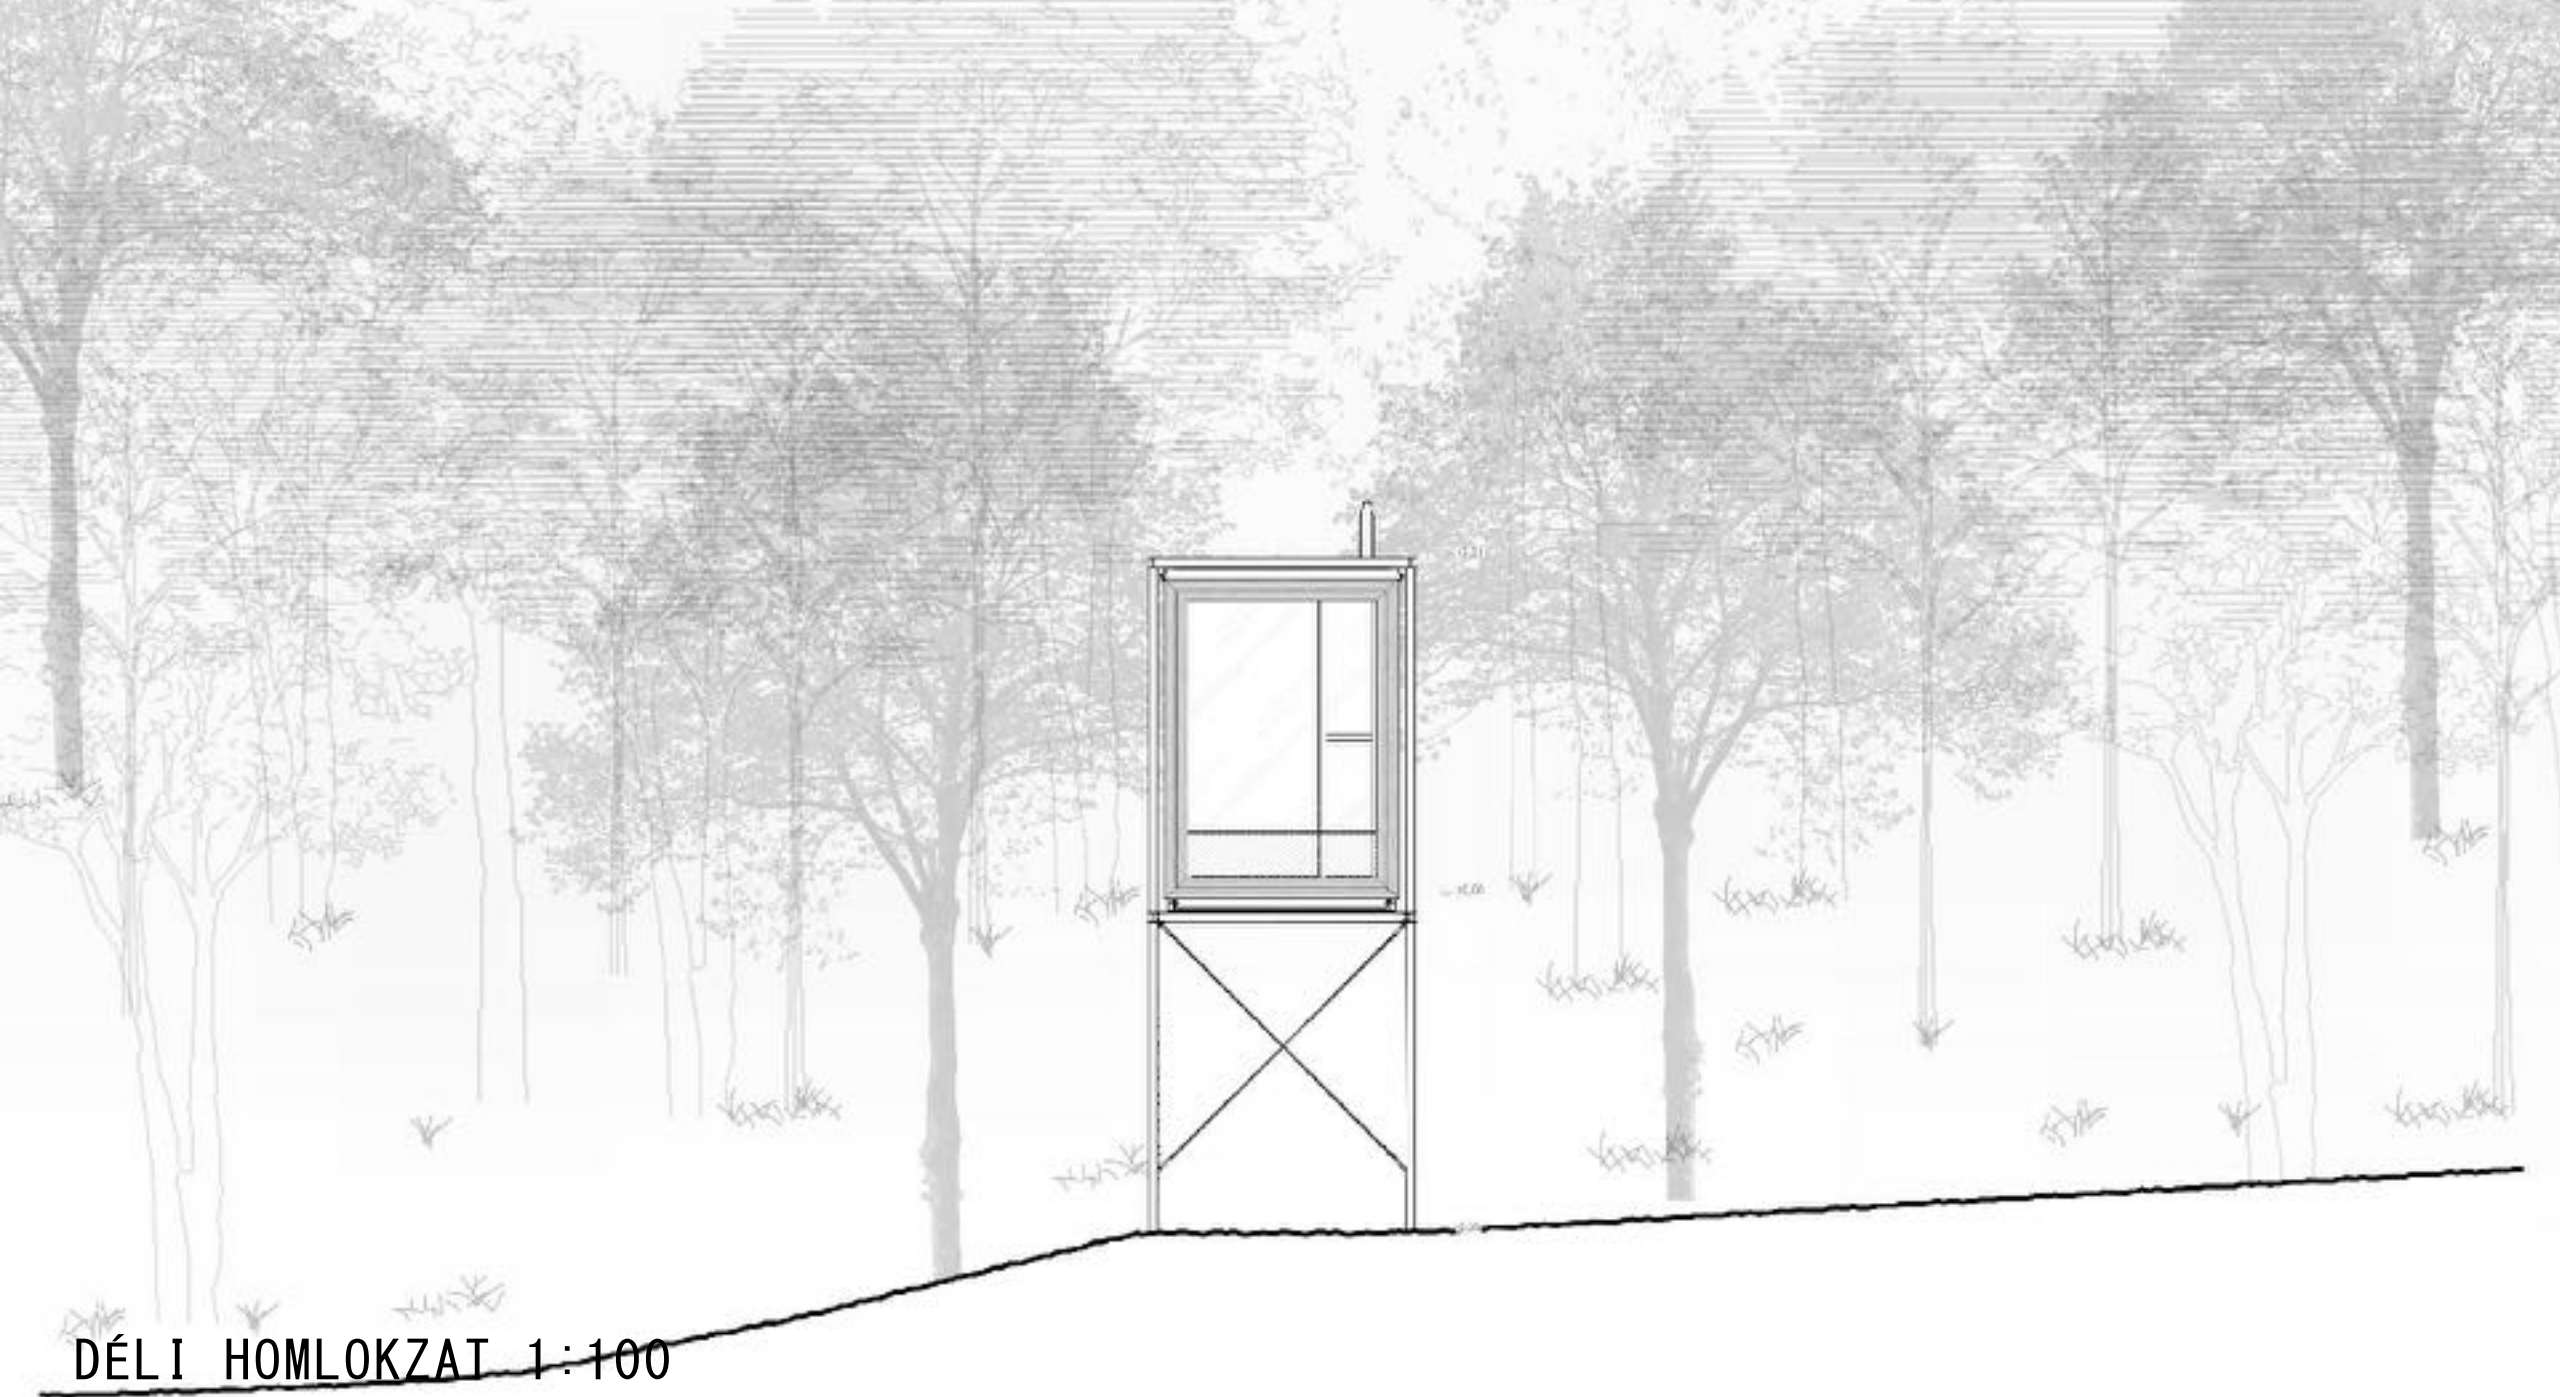

DÉLI HOMLOKZAT 1:100