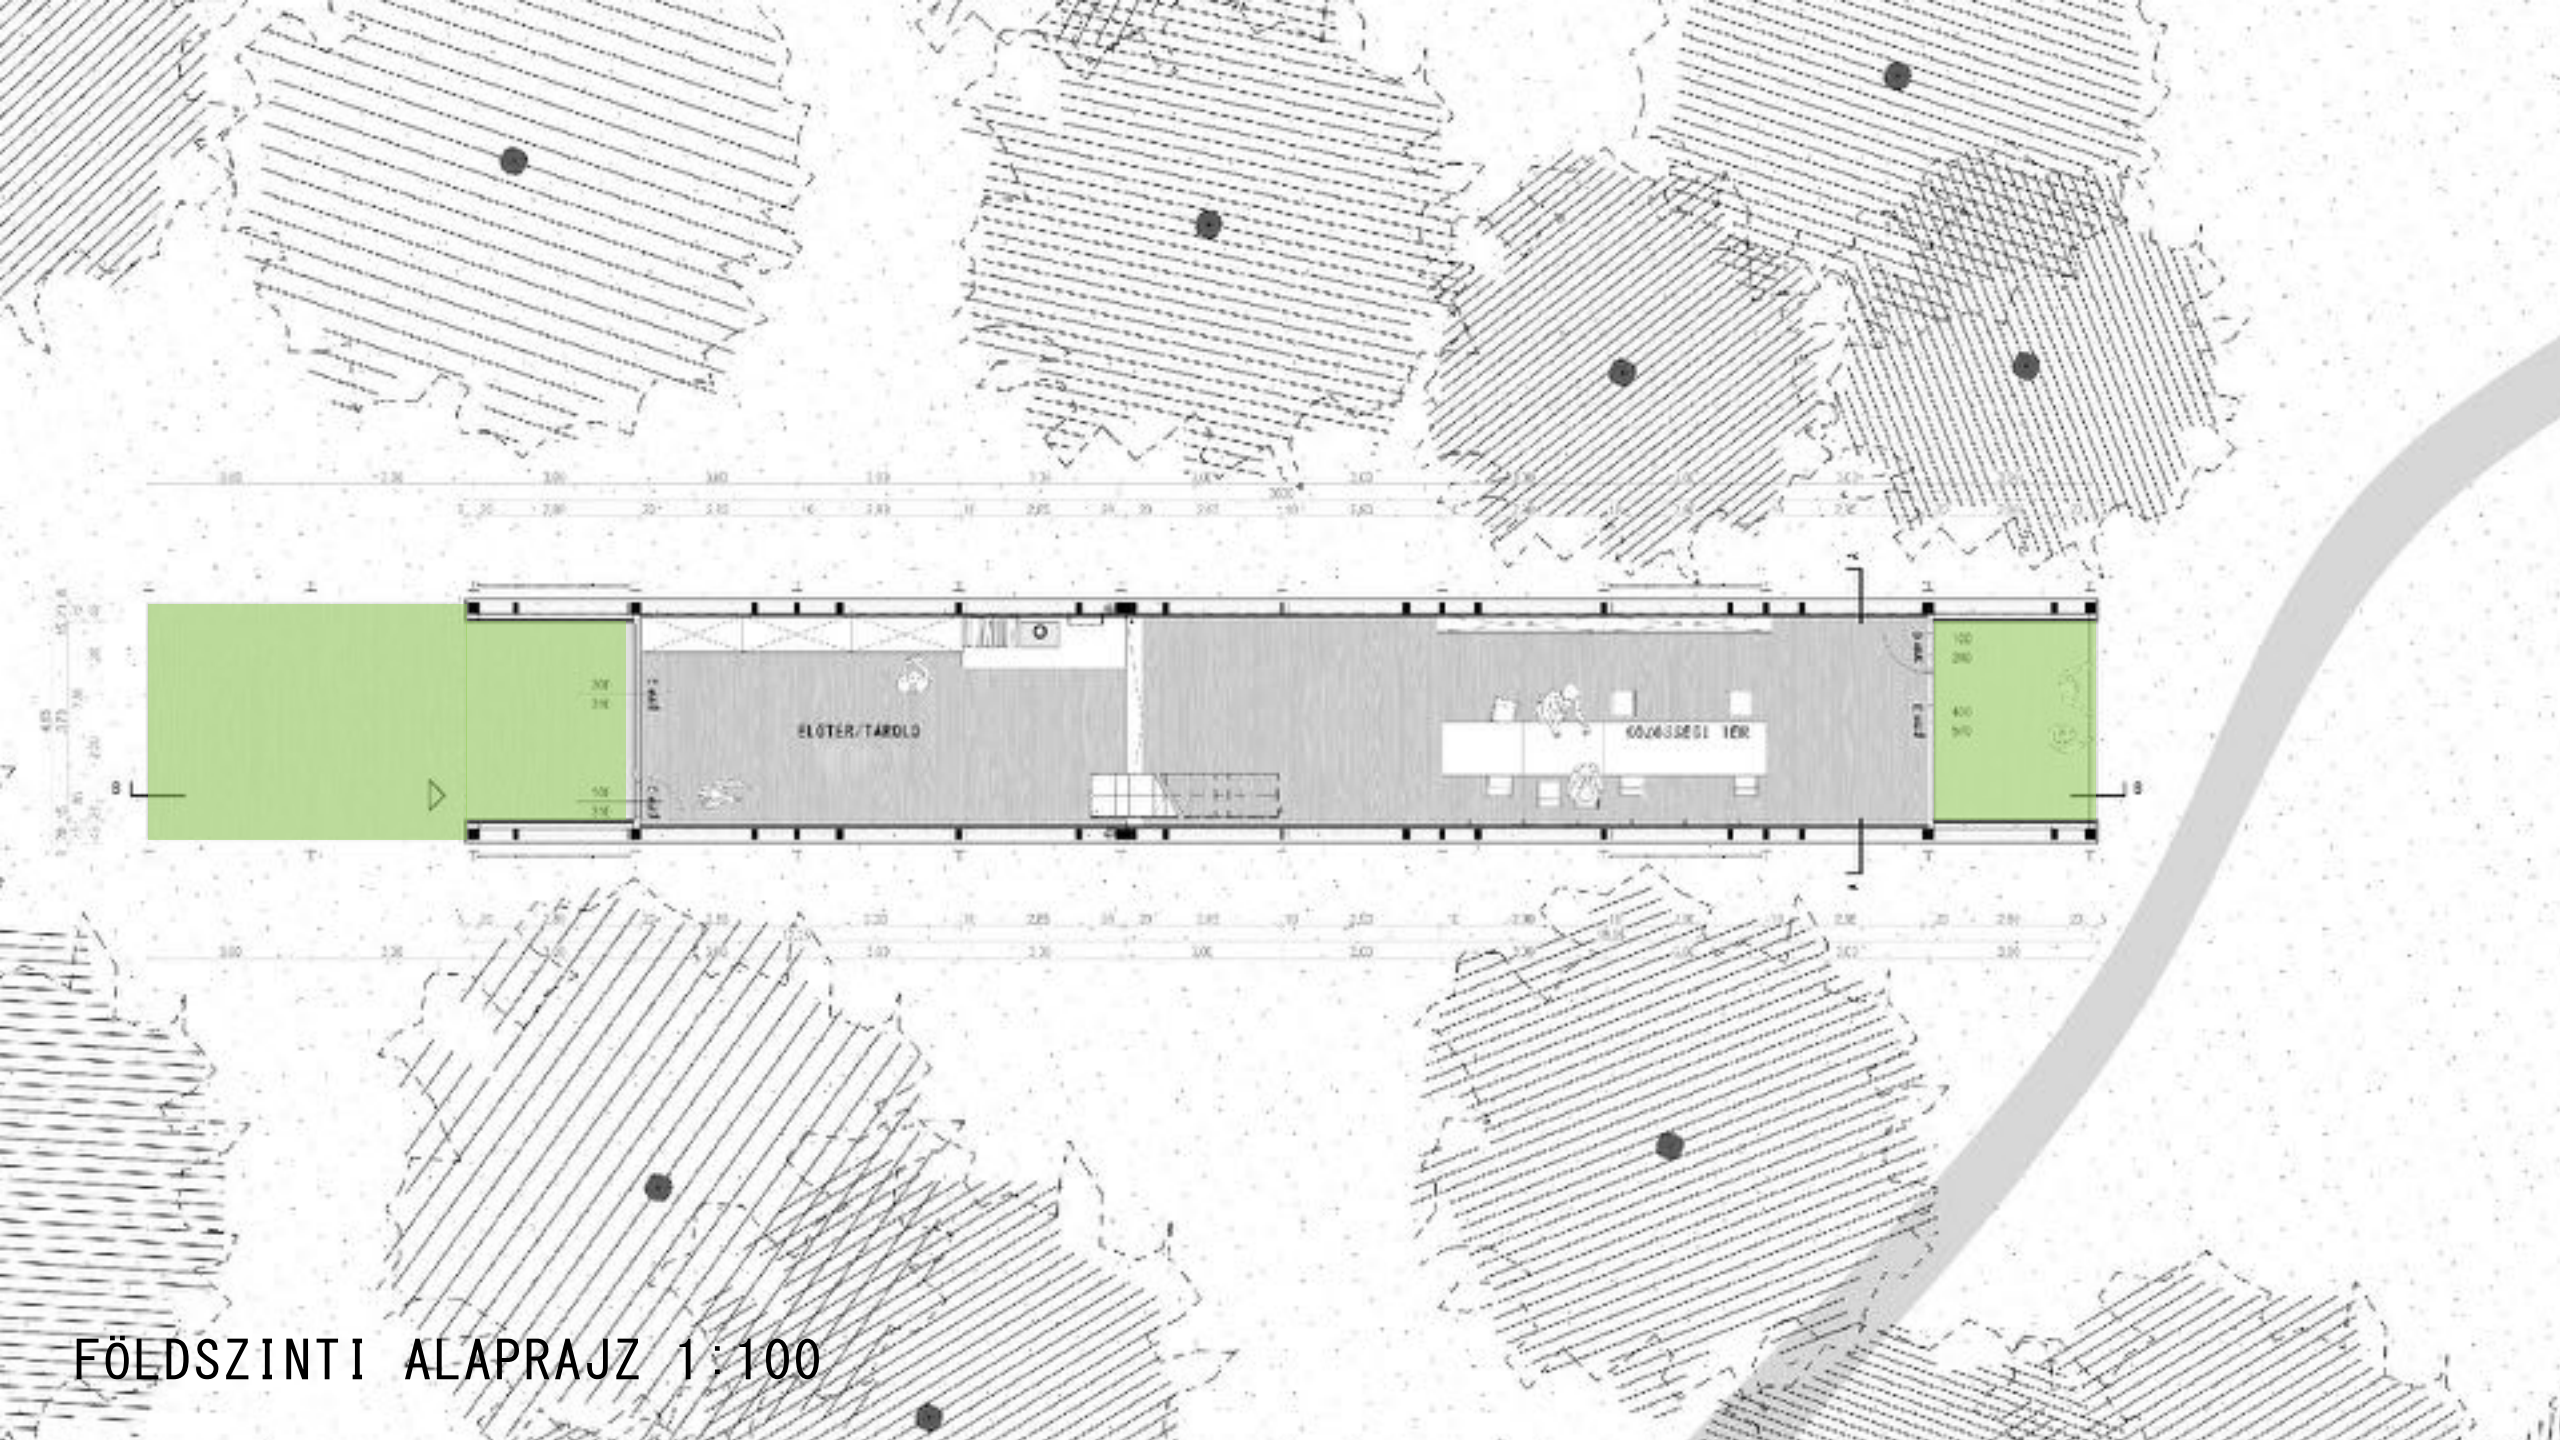

FÖLDSZINTI ALAPRAJZ 1:100