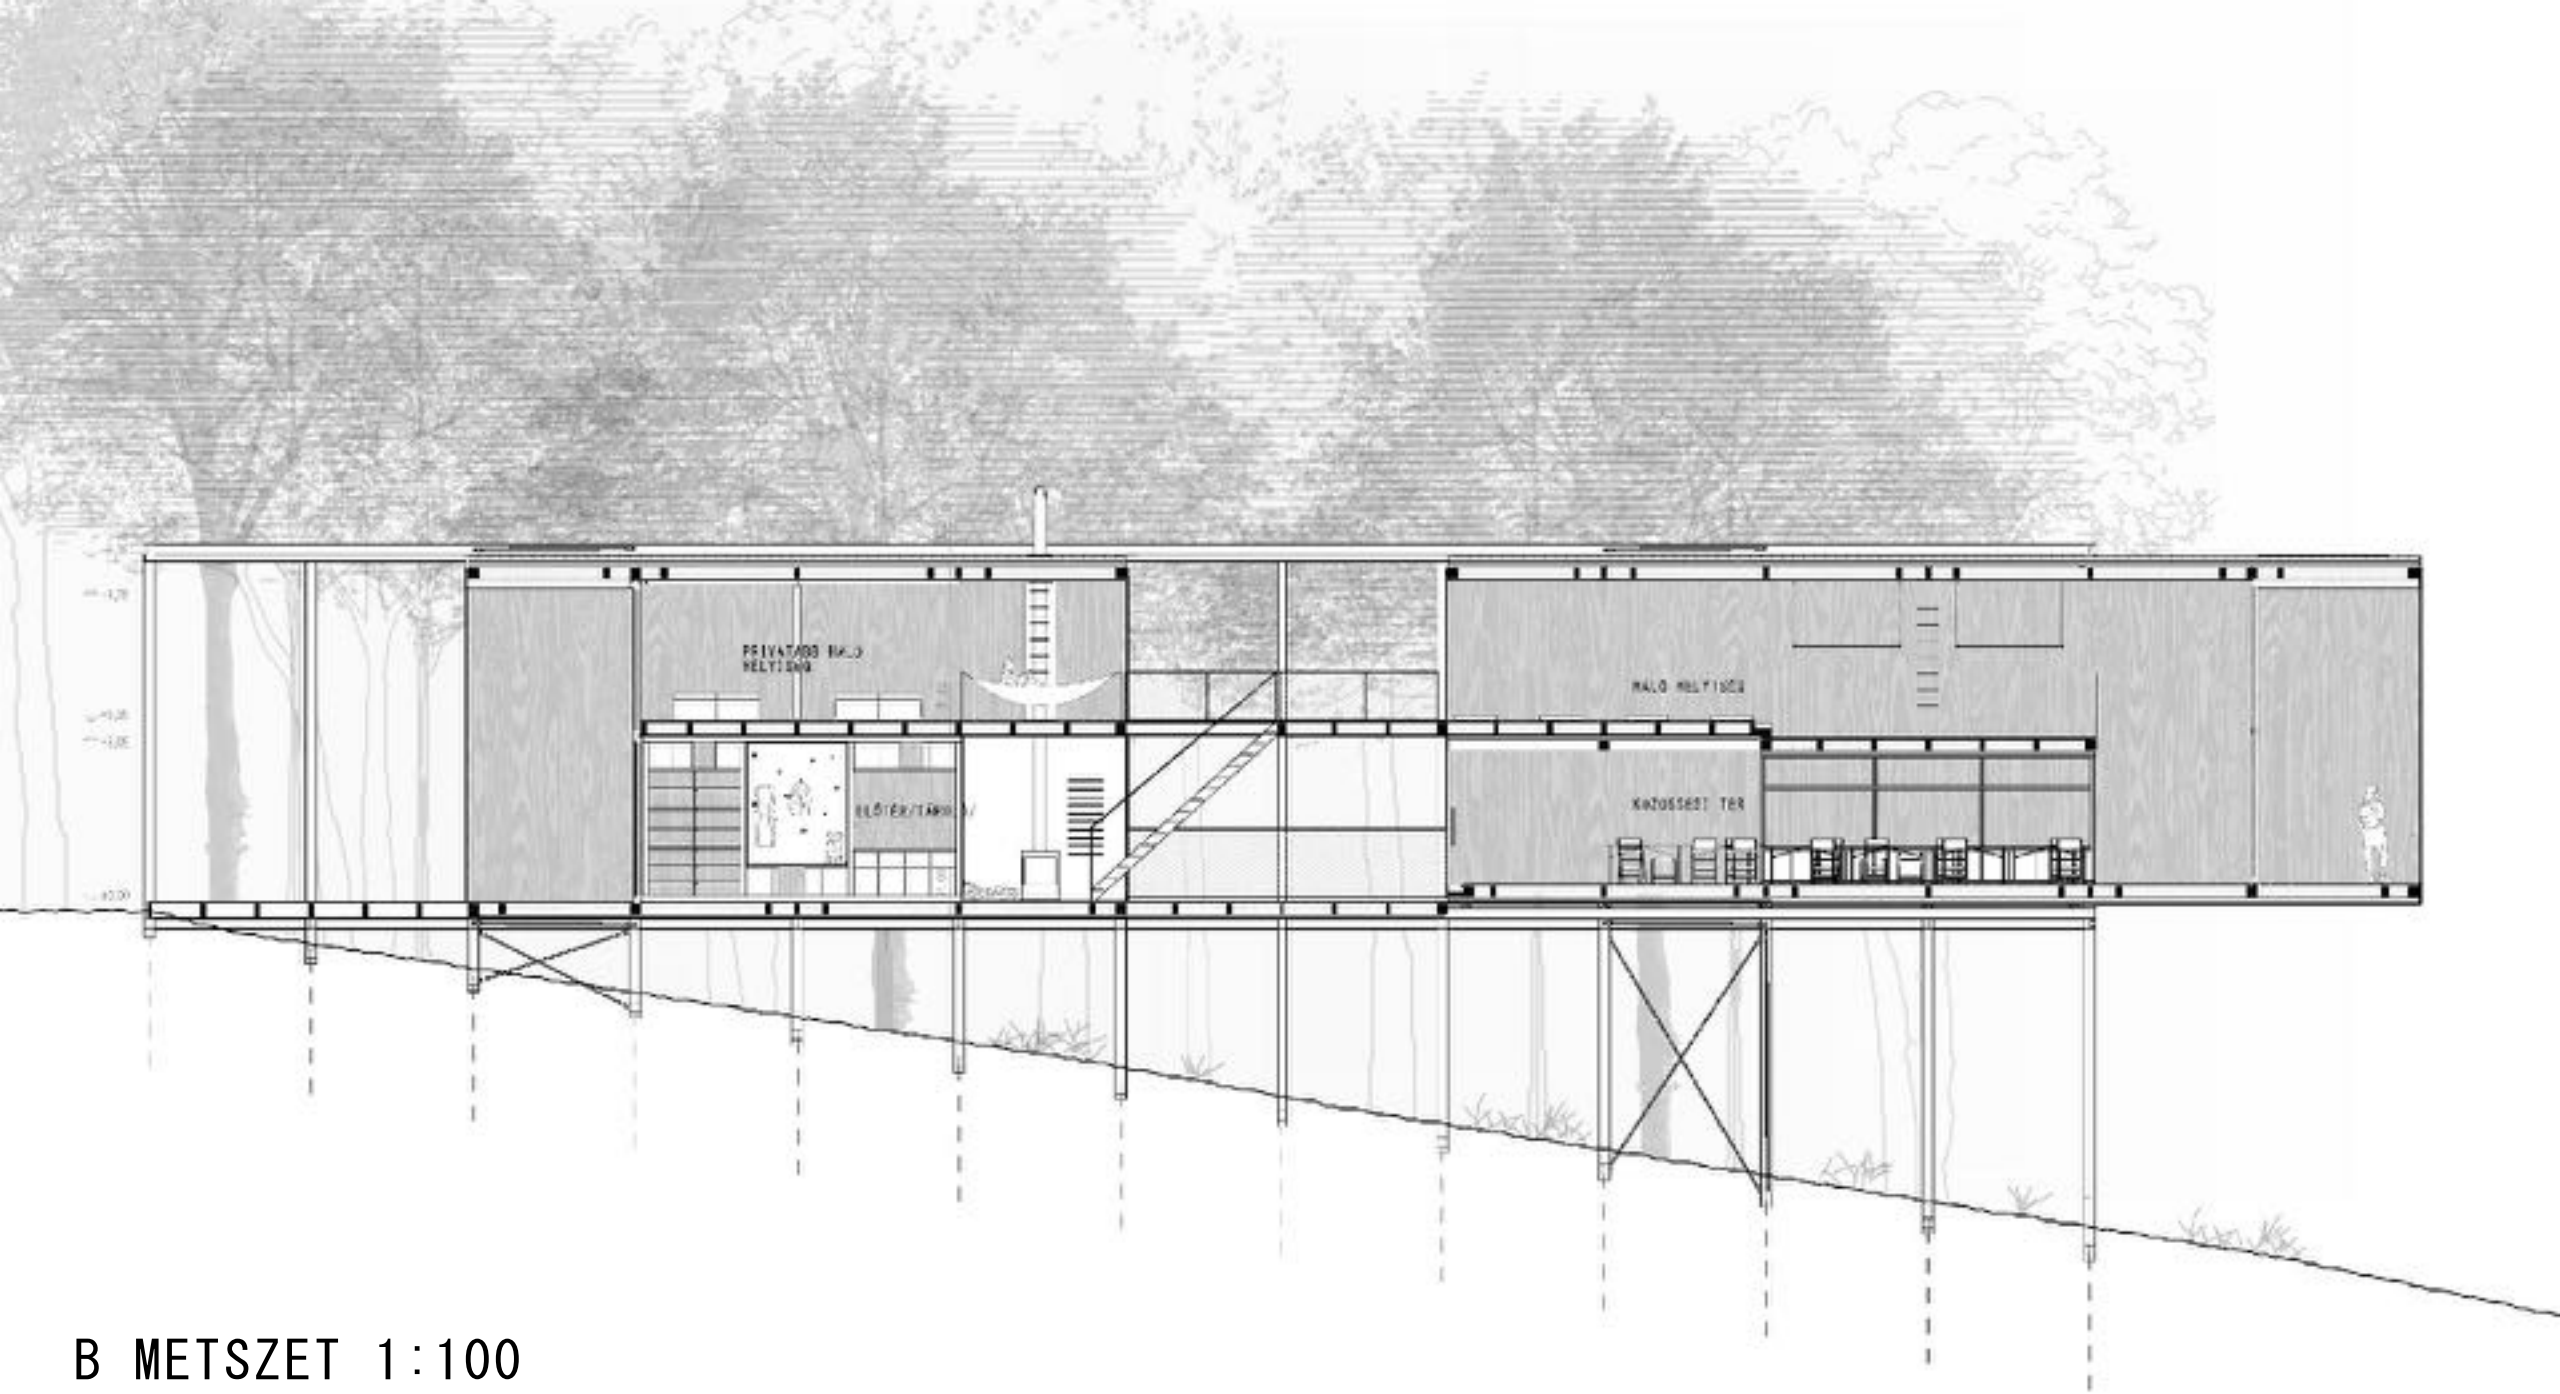

GALÉRIA ALAPRAJZ 1:100

GALÉRIA ALAPRAJZ 1:100

B METSZET 1:100

B METSZET 1:100

B METSZET 1:100

B METSZET 1:100

A METSZET 1:100

RÉSZLET 1:50

ÉSZAKI HOMLOKZAT 1:100

A modern, dark, cube-shaped structure is elevated on a hillside. The structure is made of dark panels and is supported by a metal frame. It is surrounded by tall, light-colored grass and several large, grey rocks. In the background, there are dense green trees and a clear sky with a few birds flying. The overall scene is a natural, outdoor setting.