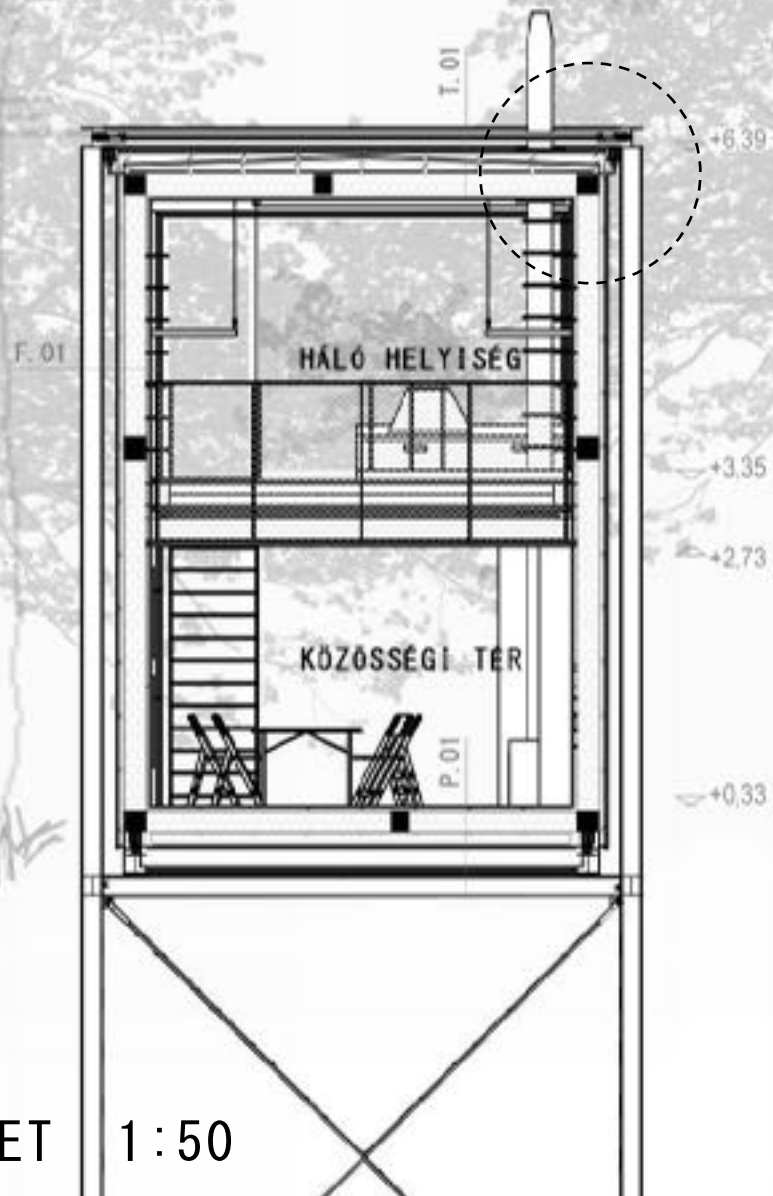

1:10

RÉSZLET 1:50

1:10

RÉSZLET 1:50

1:10

NYUGATI HOMLOKZAT 1:100

DÉLI HOMLOKZAT 1:100

KELETI HOMLOKZAT 1:100

ÉSZAKI HOMLOKZAT 1:100

A modern, dark, cube-shaped structure is elevated on a hillside. The structure is made of dark panels and is supported by a metal frame. It is surrounded by tall, light-colored grass and several large, grey rocks. In the background, there are dense green trees and a clear sky with a few birds flying. The overall scene is a natural, outdoor setting.