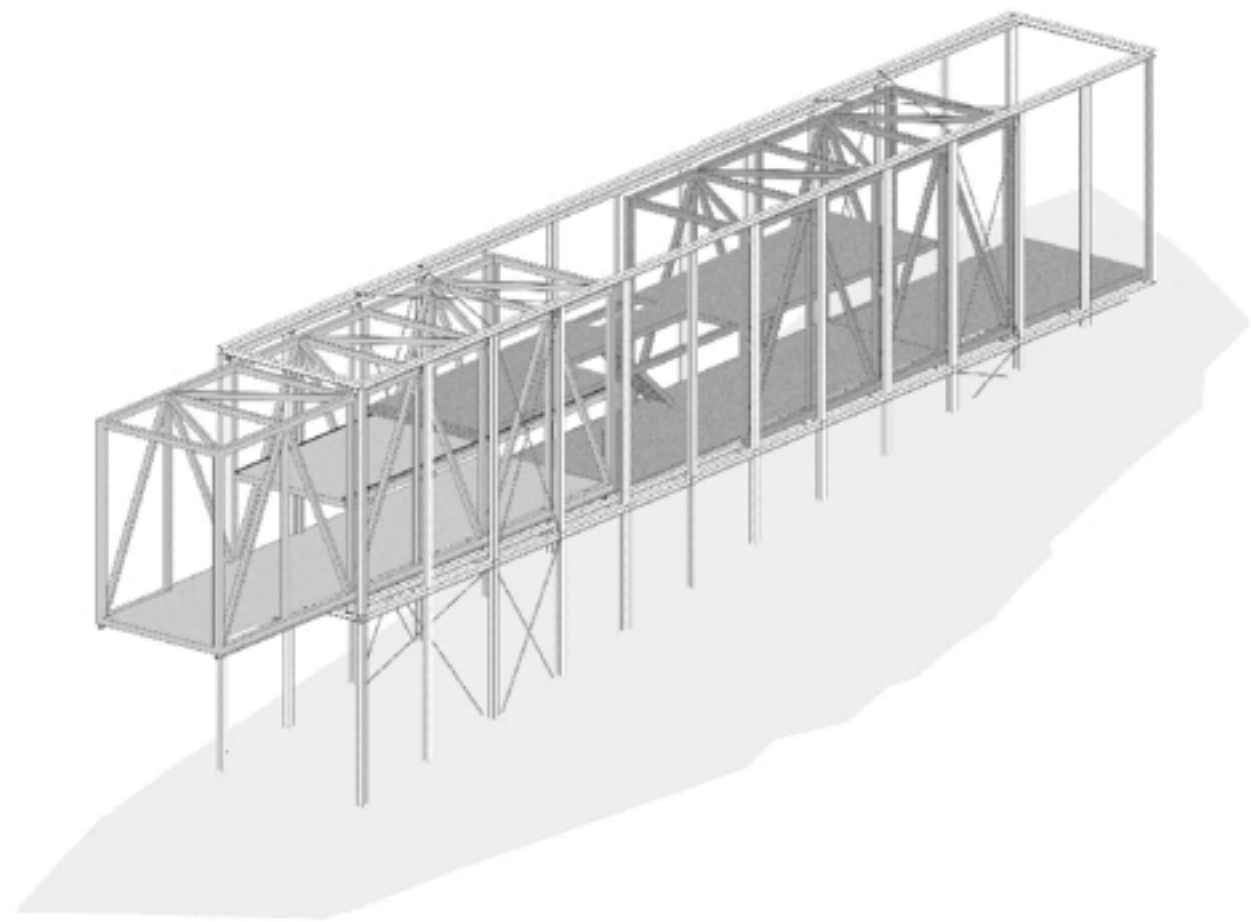

GALÉRIA ALAPRAJZ 1:100

GALÉRIA ALAPRAJZ 1:100

B METSZET 1:100

B METSZET 1:100

B METSZET 1:100

B METSZET 1:100

A METSZET 1:100

RÉSZLET 1:50

ÉSZAKI HOMLOKZAT 1:100

A modern, dark, cube-shaped structure is elevated on a hillside. The structure is made of dark panels and is supported by a metal frame. It is surrounded by tall, light-colored grass and several large, grey rocks. In the background, there are dense green trees and a clear sky with a few birds flying. The overall scene is a natural, outdoor setting.