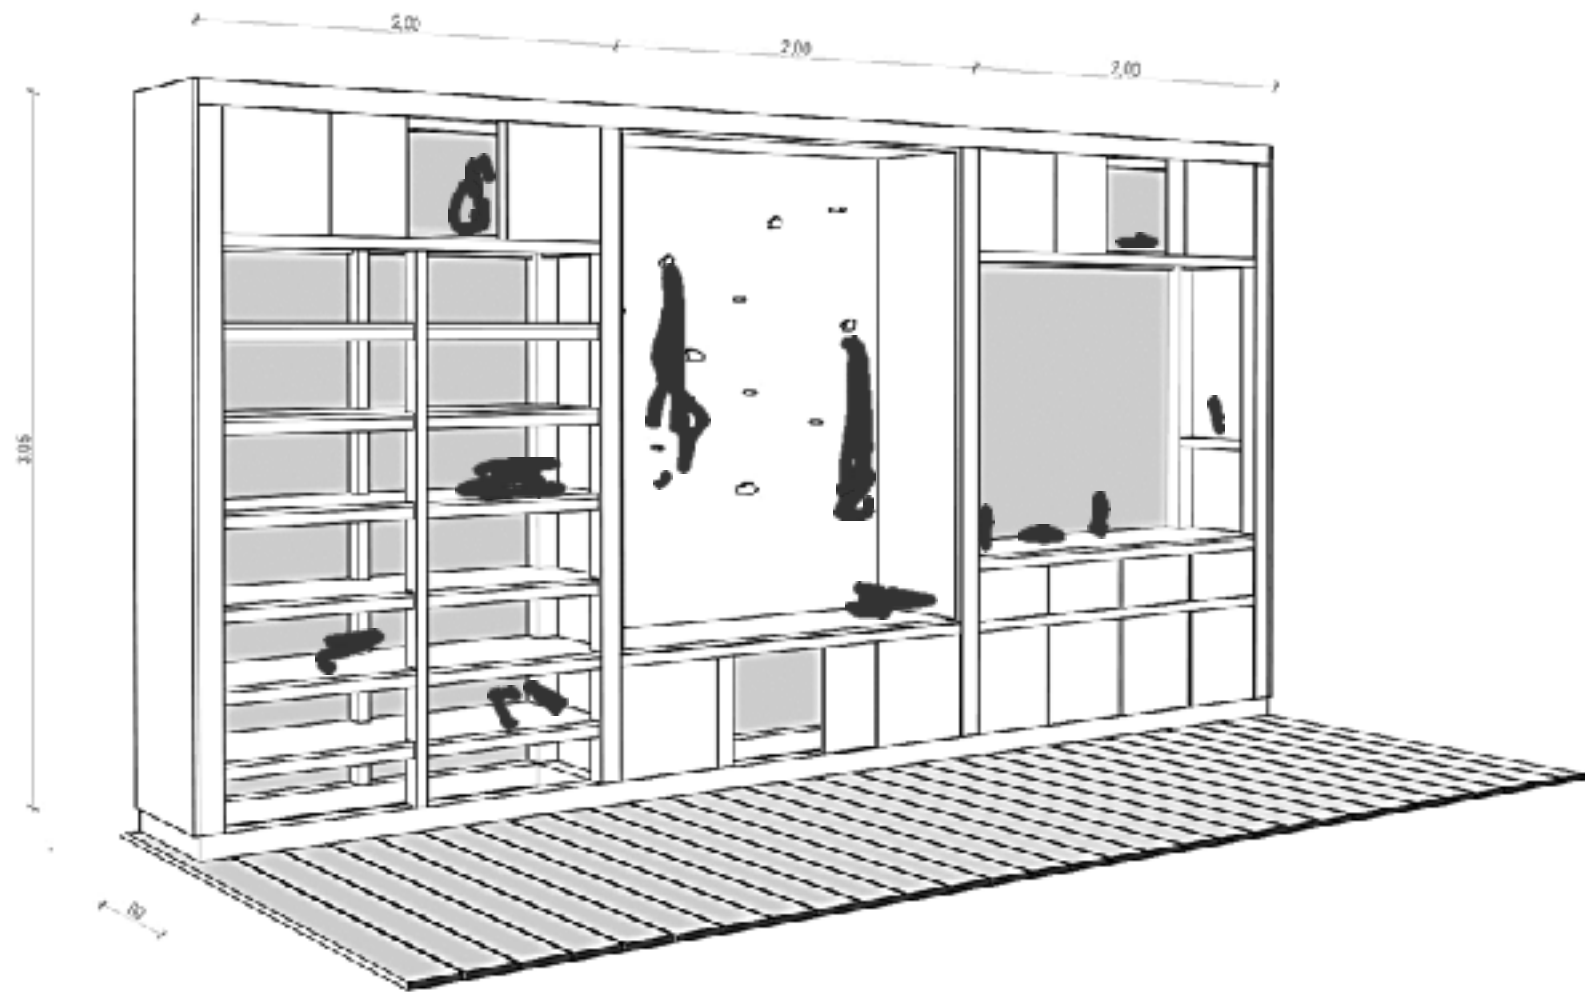

ÉSZAKI HOMLOKZAT 1:100

A modern, dark, cube-shaped structure is elevated on a hillside. The structure is made of dark panels and is supported by a metal frame. It is surrounded by tall, light-colored grass and several large, grey rocks. In the background, there are dense green trees and a clear sky with a few birds flying. The overall scene is a natural, outdoor setting.