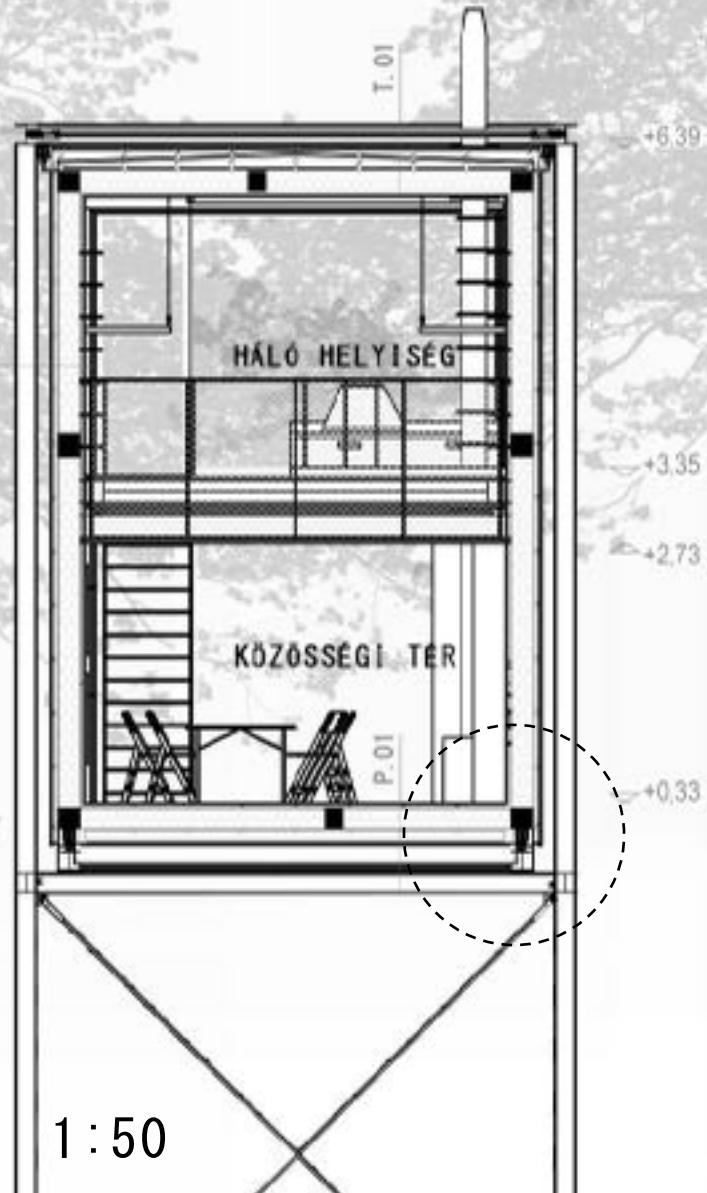

GALÉRIA ALAPRAJZ 1:100

GALÉRIA ALAPRAJZ 1:100

B METSZET 1:100

B METSZET 1:100

B METSZET 1:100

B METSZET 1:100

A METSZET 1:100

RÉSZLET 1:50

ÉSZAKI HOMLOKZAT 1:100

A modern, dark, cube-shaped structure is elevated on a hillside. The structure is made of dark panels and is supported by a metal frame. It is surrounded by tall, light-colored grass and several large, grey rocks. In the background, there are dense green trees and a clear sky with a few birds flying. The overall scene is a natural, outdoor setting.