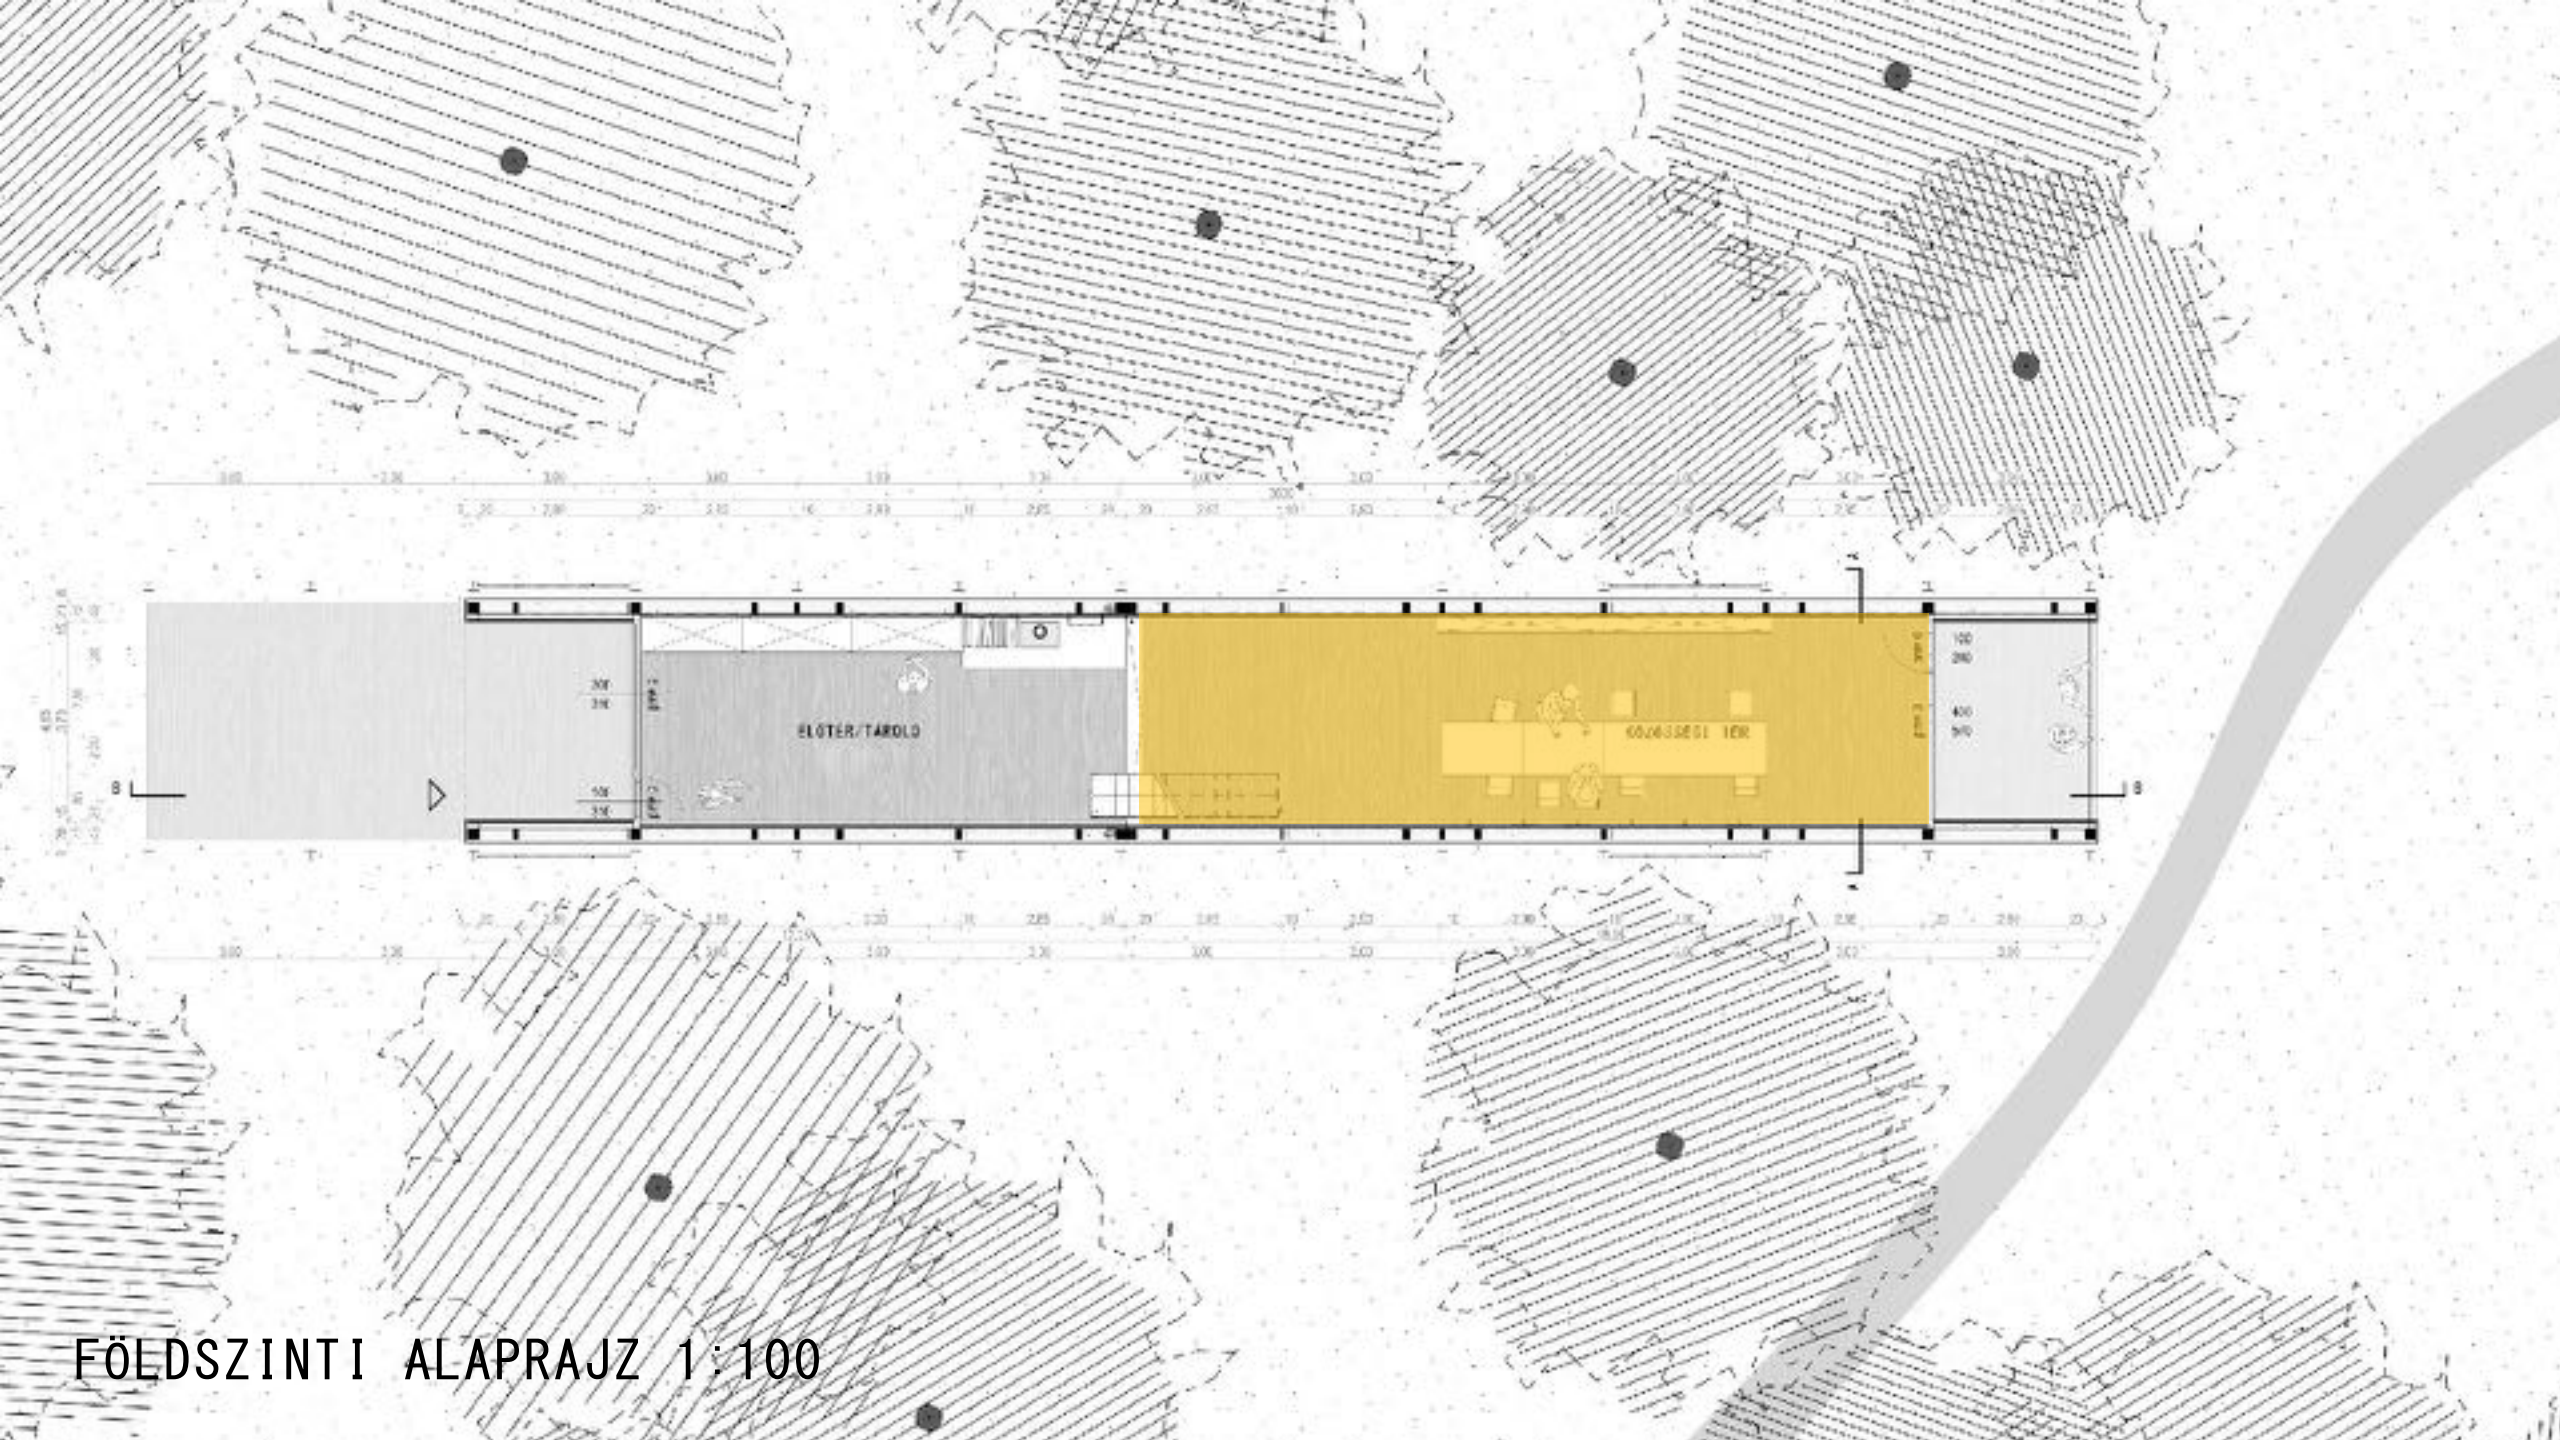

FÖLDSZINTI ALAPRAJZ 1:100