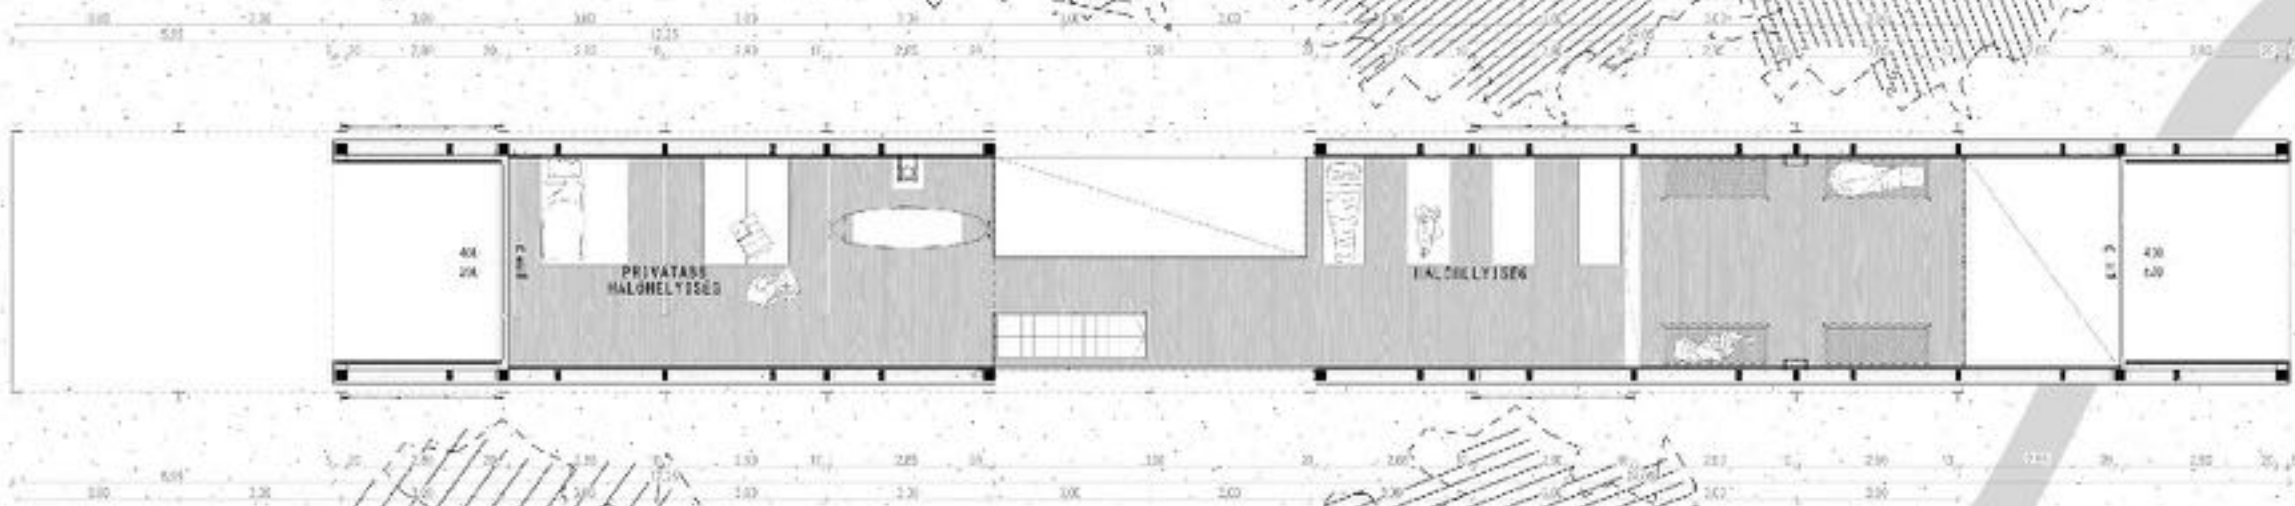

GALÉRIA ALAPRAJZ 1:100