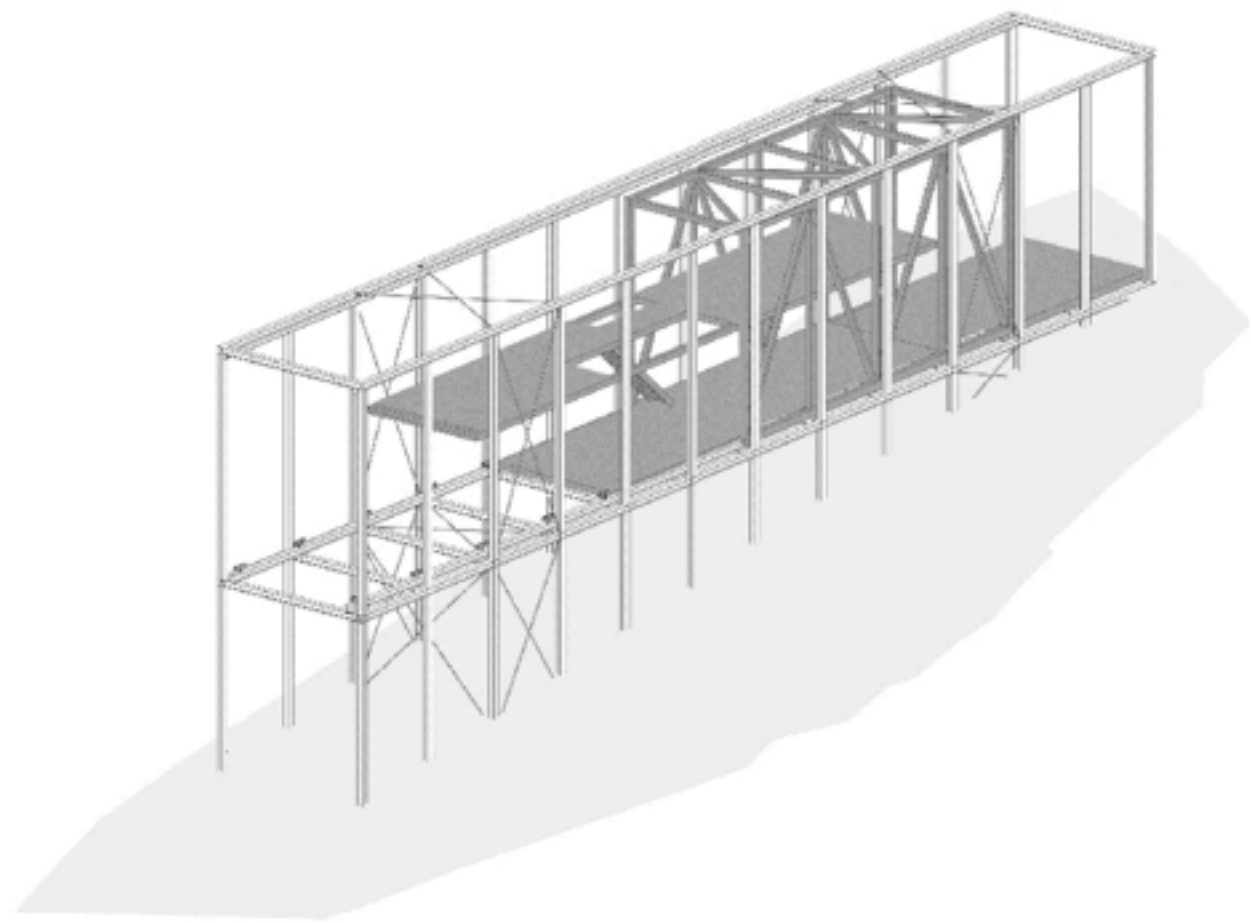

GALÉRIA ALAPRAJZ 1:100

GALÉRIA ALAPRAJZ 1:100

B METSZET 1:100

B METSZET 1:100

B METSZET 1:100

B METSZET 1:100

A METSZET 1:100

RÉSZLET 1:50

ÉSZAKI HOMLOKZAT 1:100

A modern, dark, cube-shaped structure is elevated on a hillside. The structure is made of dark panels and is supported by a metal frame. It is surrounded by tall, light-colored grass and several large, grey rocks. In the background, there are dense green trees and a clear sky with a few birds flying. The overall scene is a natural, outdoor setting.