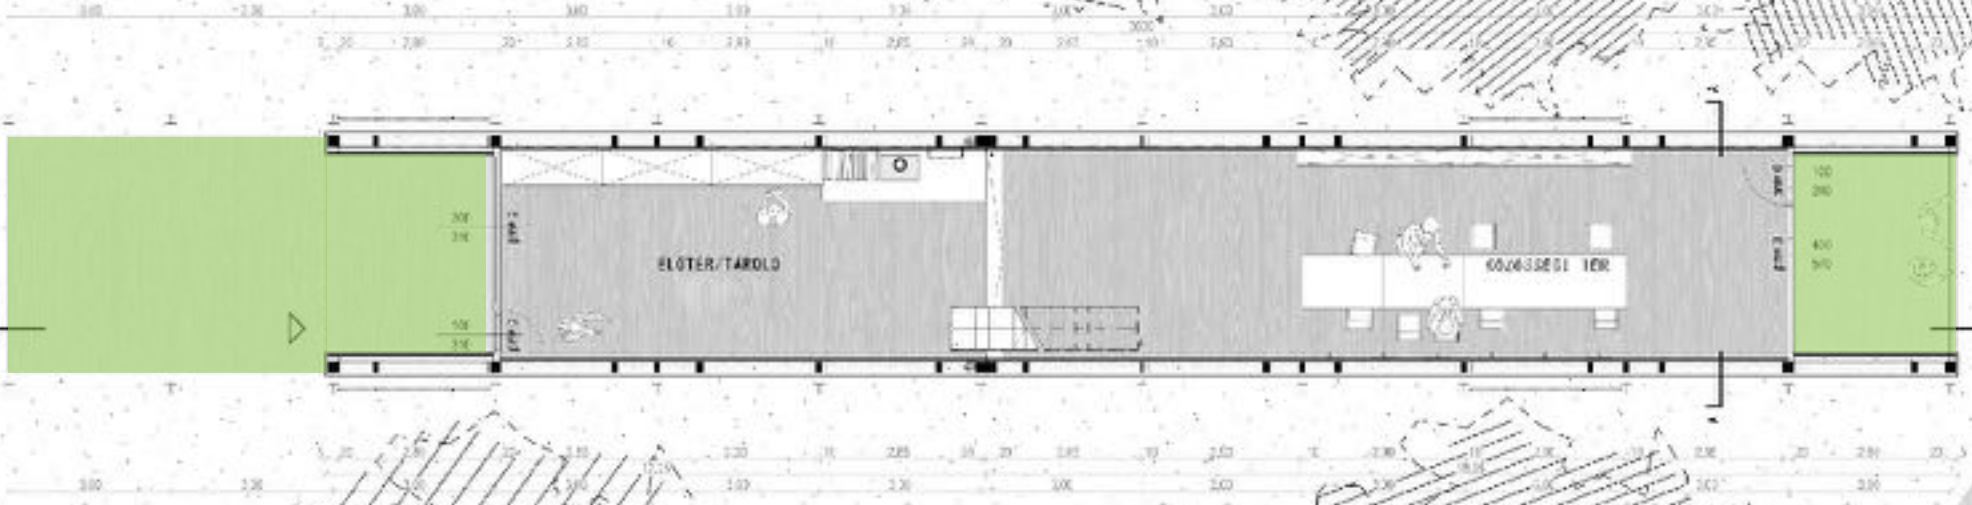

FÖLDSZINTI ALAPRAJZ 1:100