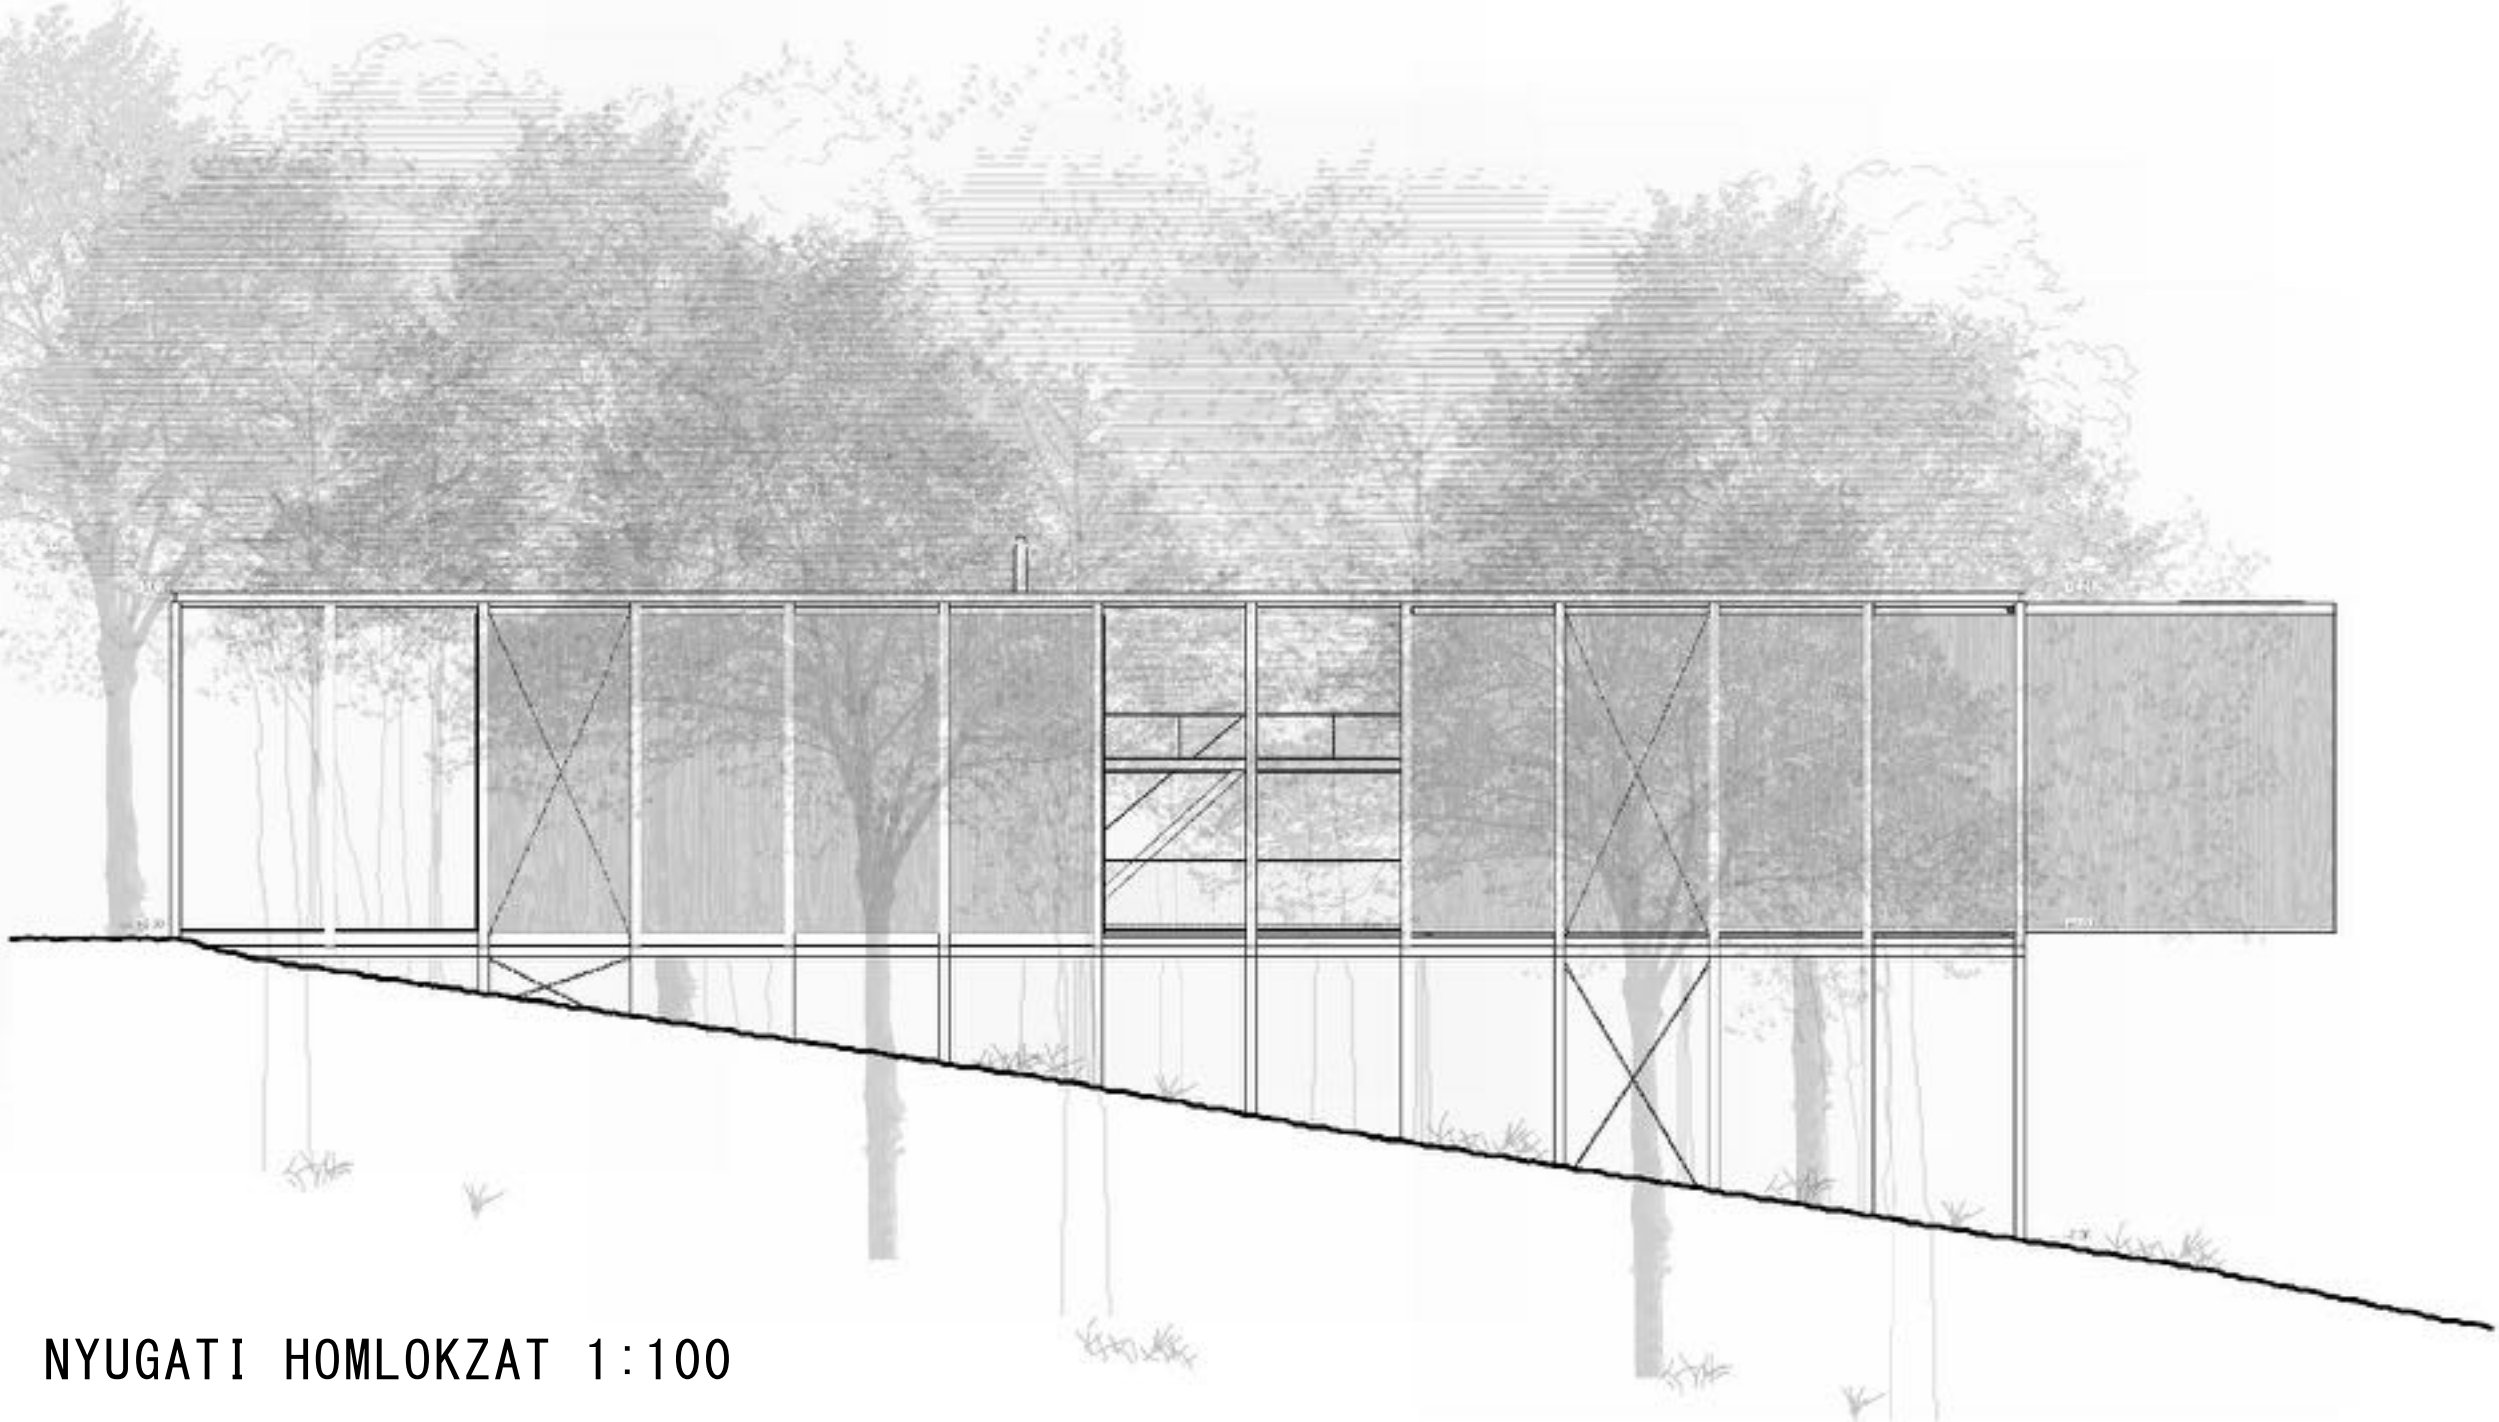

1:10

RÉSZLET 1:50

1:10

RÉSZLET 1:50

1:10

NYUGATI HOMLOKZAT 1:100

DÉLI HOMLOKZAT 1:100

KELETI HOMLOKZAT 1:100

ÉSZAKI HOMLOKZAT 1:100

A modern, dark, cube-shaped structure is elevated on a hillside. The structure is made of dark panels and is supported by a metal frame. It is surrounded by tall, light-colored grass and several large, grey rocks. In the background, there are dense green trees and a clear sky with a few birds flying. The overall scene is a natural, outdoor setting.