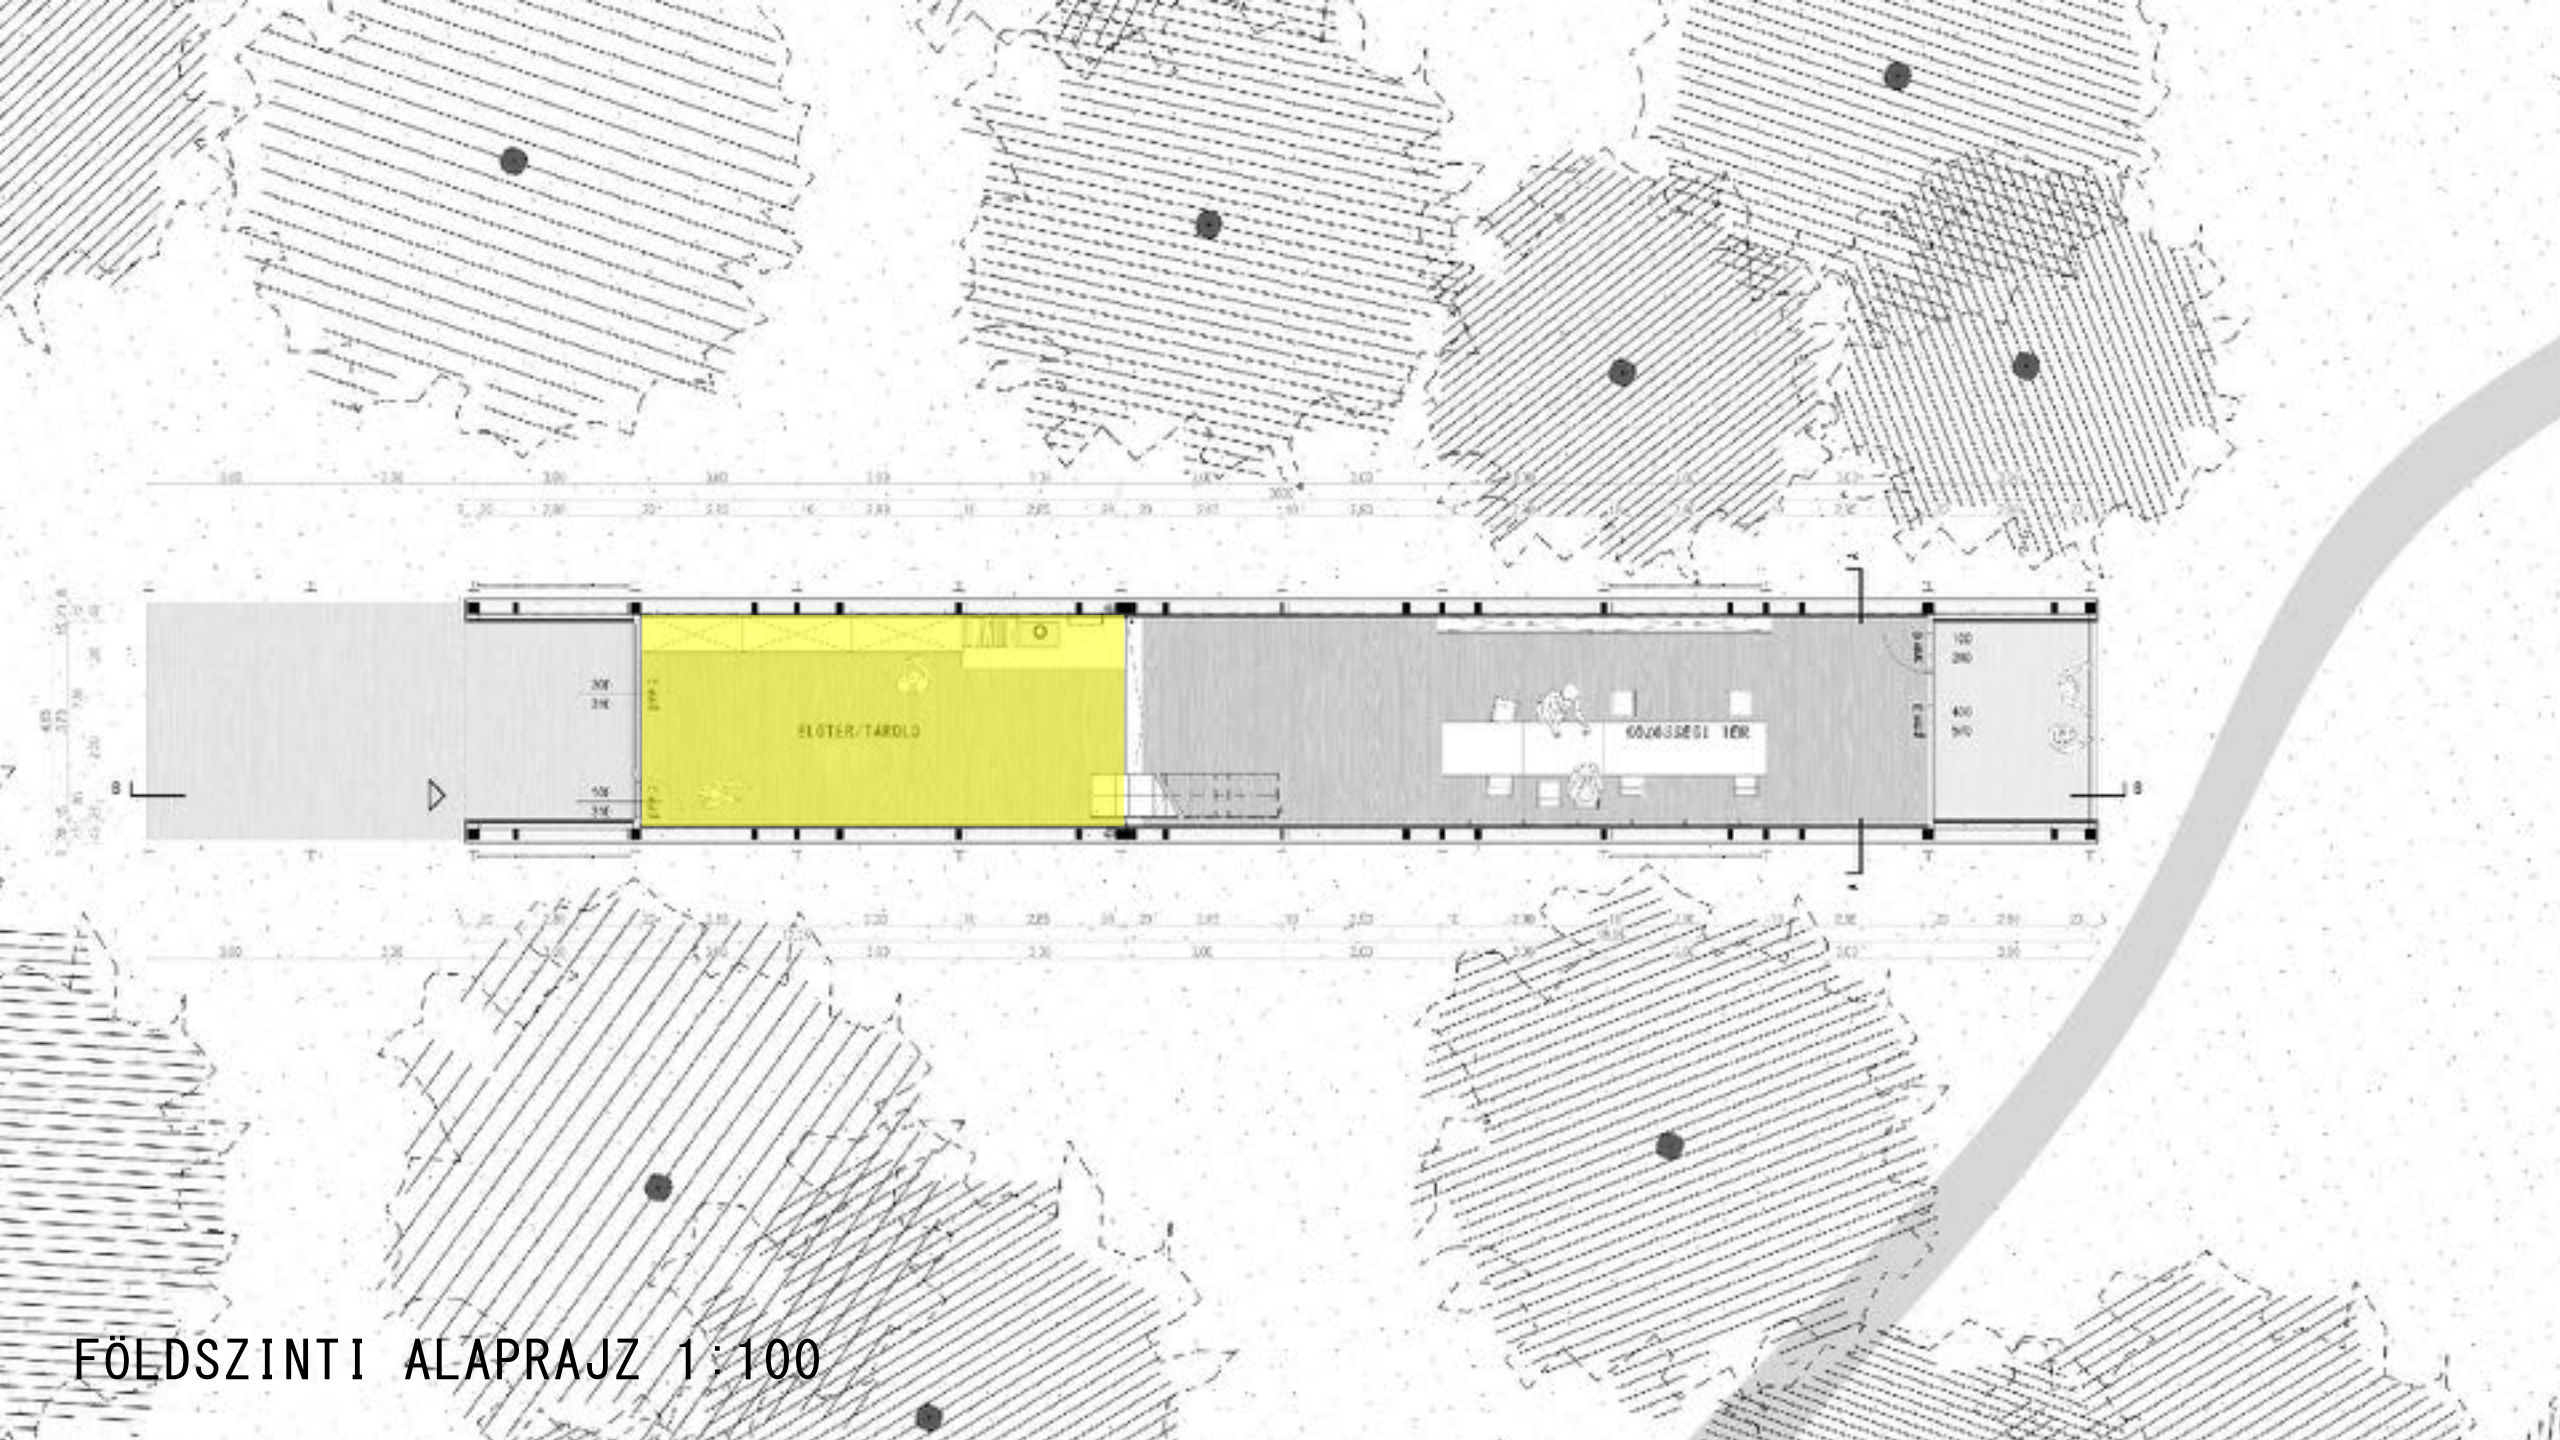

FÖLDSZINTI ALAPRAJZ 1:100