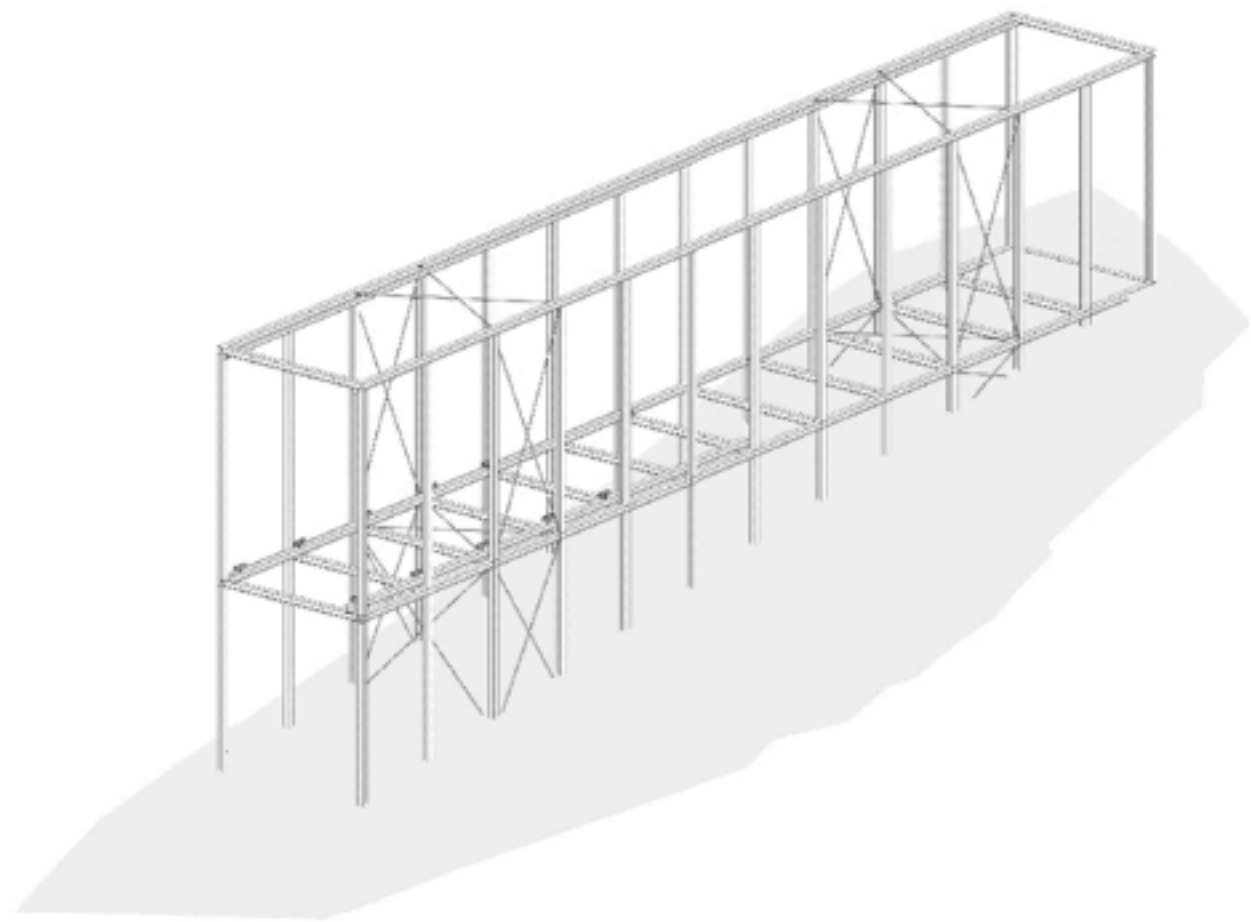

GALÉRIA ALAPRAJZ 1:100

GALÉRIA ALAPRAJZ 1:100

B METSZET 1:100

B METSZET 1:100

B METSZET 1:100

B METSZET 1:100

A METSZET 1:100

RÉSZLET 1:50

ÉSZAKI HOMLOKZAT 1:100

A modern, dark, cube-shaped structure is elevated on a hillside. The structure is made of dark panels and is supported by a metal frame. It is surrounded by tall, light-colored grass and several large, grey rocks. In the background, there are dense green trees and a clear sky with a few birds flying. The overall scene is a natural, outdoor setting.