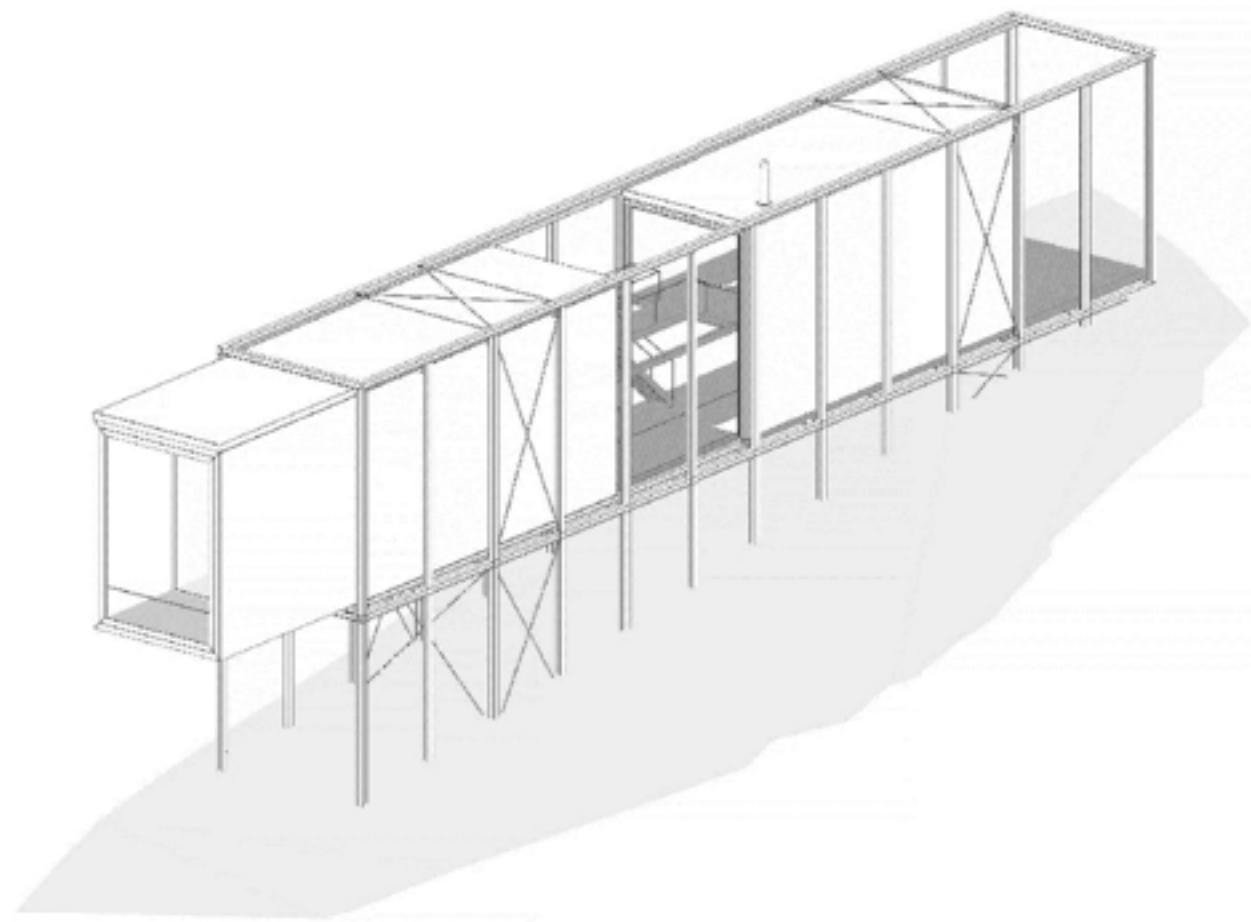

GALÉRIA ALAPRAJZ 1:100

GALÉRIA ALAPRAJZ 1:100

B METSZET 1:100

B METSZET 1:100

B METSZET 1:100

B METSZET 1:100

A METSZET 1:100

RÉSZLET 1:50

ÉSZAKI HOMLOKZAT 1:100

A modern, dark, cube-shaped structure is elevated on a hillside. The structure is made of dark panels and is supported by a metal frame. It is surrounded by tall, light-colored grass and several large, grey rocks. In the background, there are dense green trees and a clear sky with a few birds flying. The overall scene is a natural, outdoor setting.