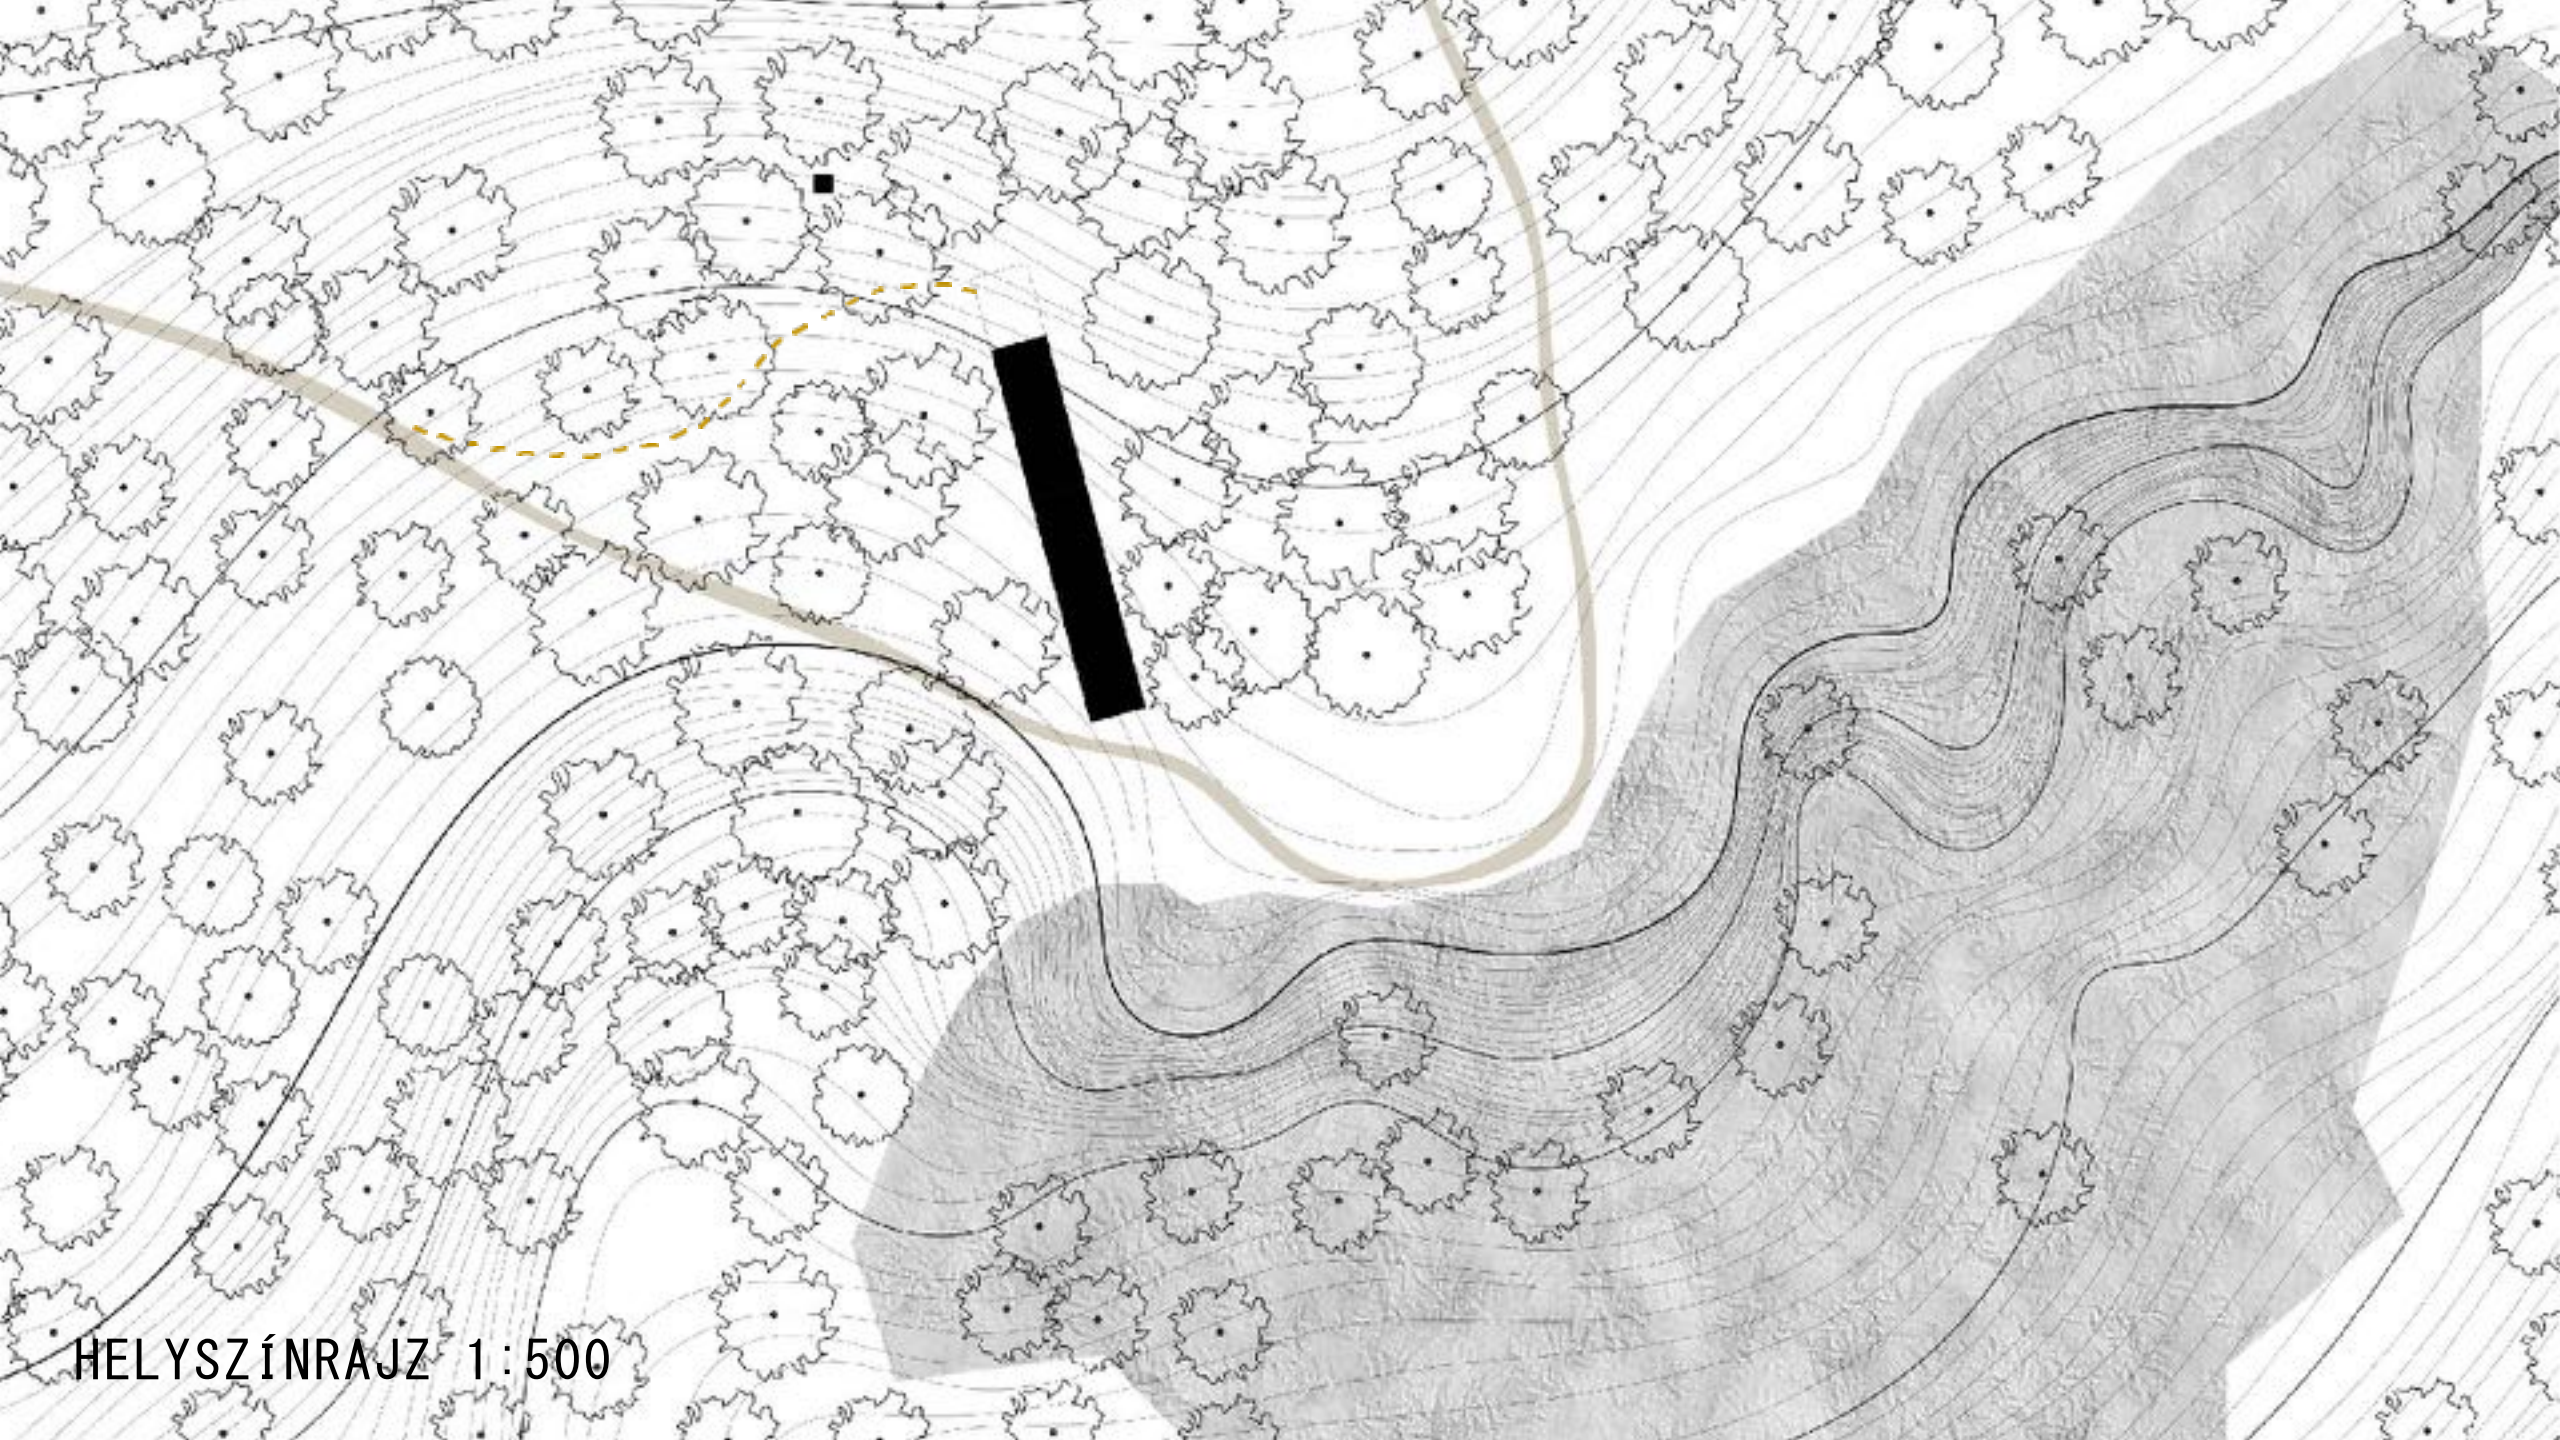

MENEDÉK

ALVÓHELY

HELYSZÍNRAJZ 1:500

HELYSZÍNRAJZ 1:500

HELYSZÍNRAJZ 1:500

HELYSZÍNRAJZ 1:500

HELYSZÍNRAJZ 1:500

FÖLDSZINTI ALAPRAJZ 1:100

ÉSZAKI HOMLOKZAT 1:100

A modern, dark, cube-shaped structure is elevated on a hillside. The structure is made of dark panels and is supported by a metal frame. It is surrounded by tall, light-colored grass and several large, grey rocks. In the background, there are dense green trees and a clear sky with a few birds flying. The overall scene is a natural, outdoor setting.