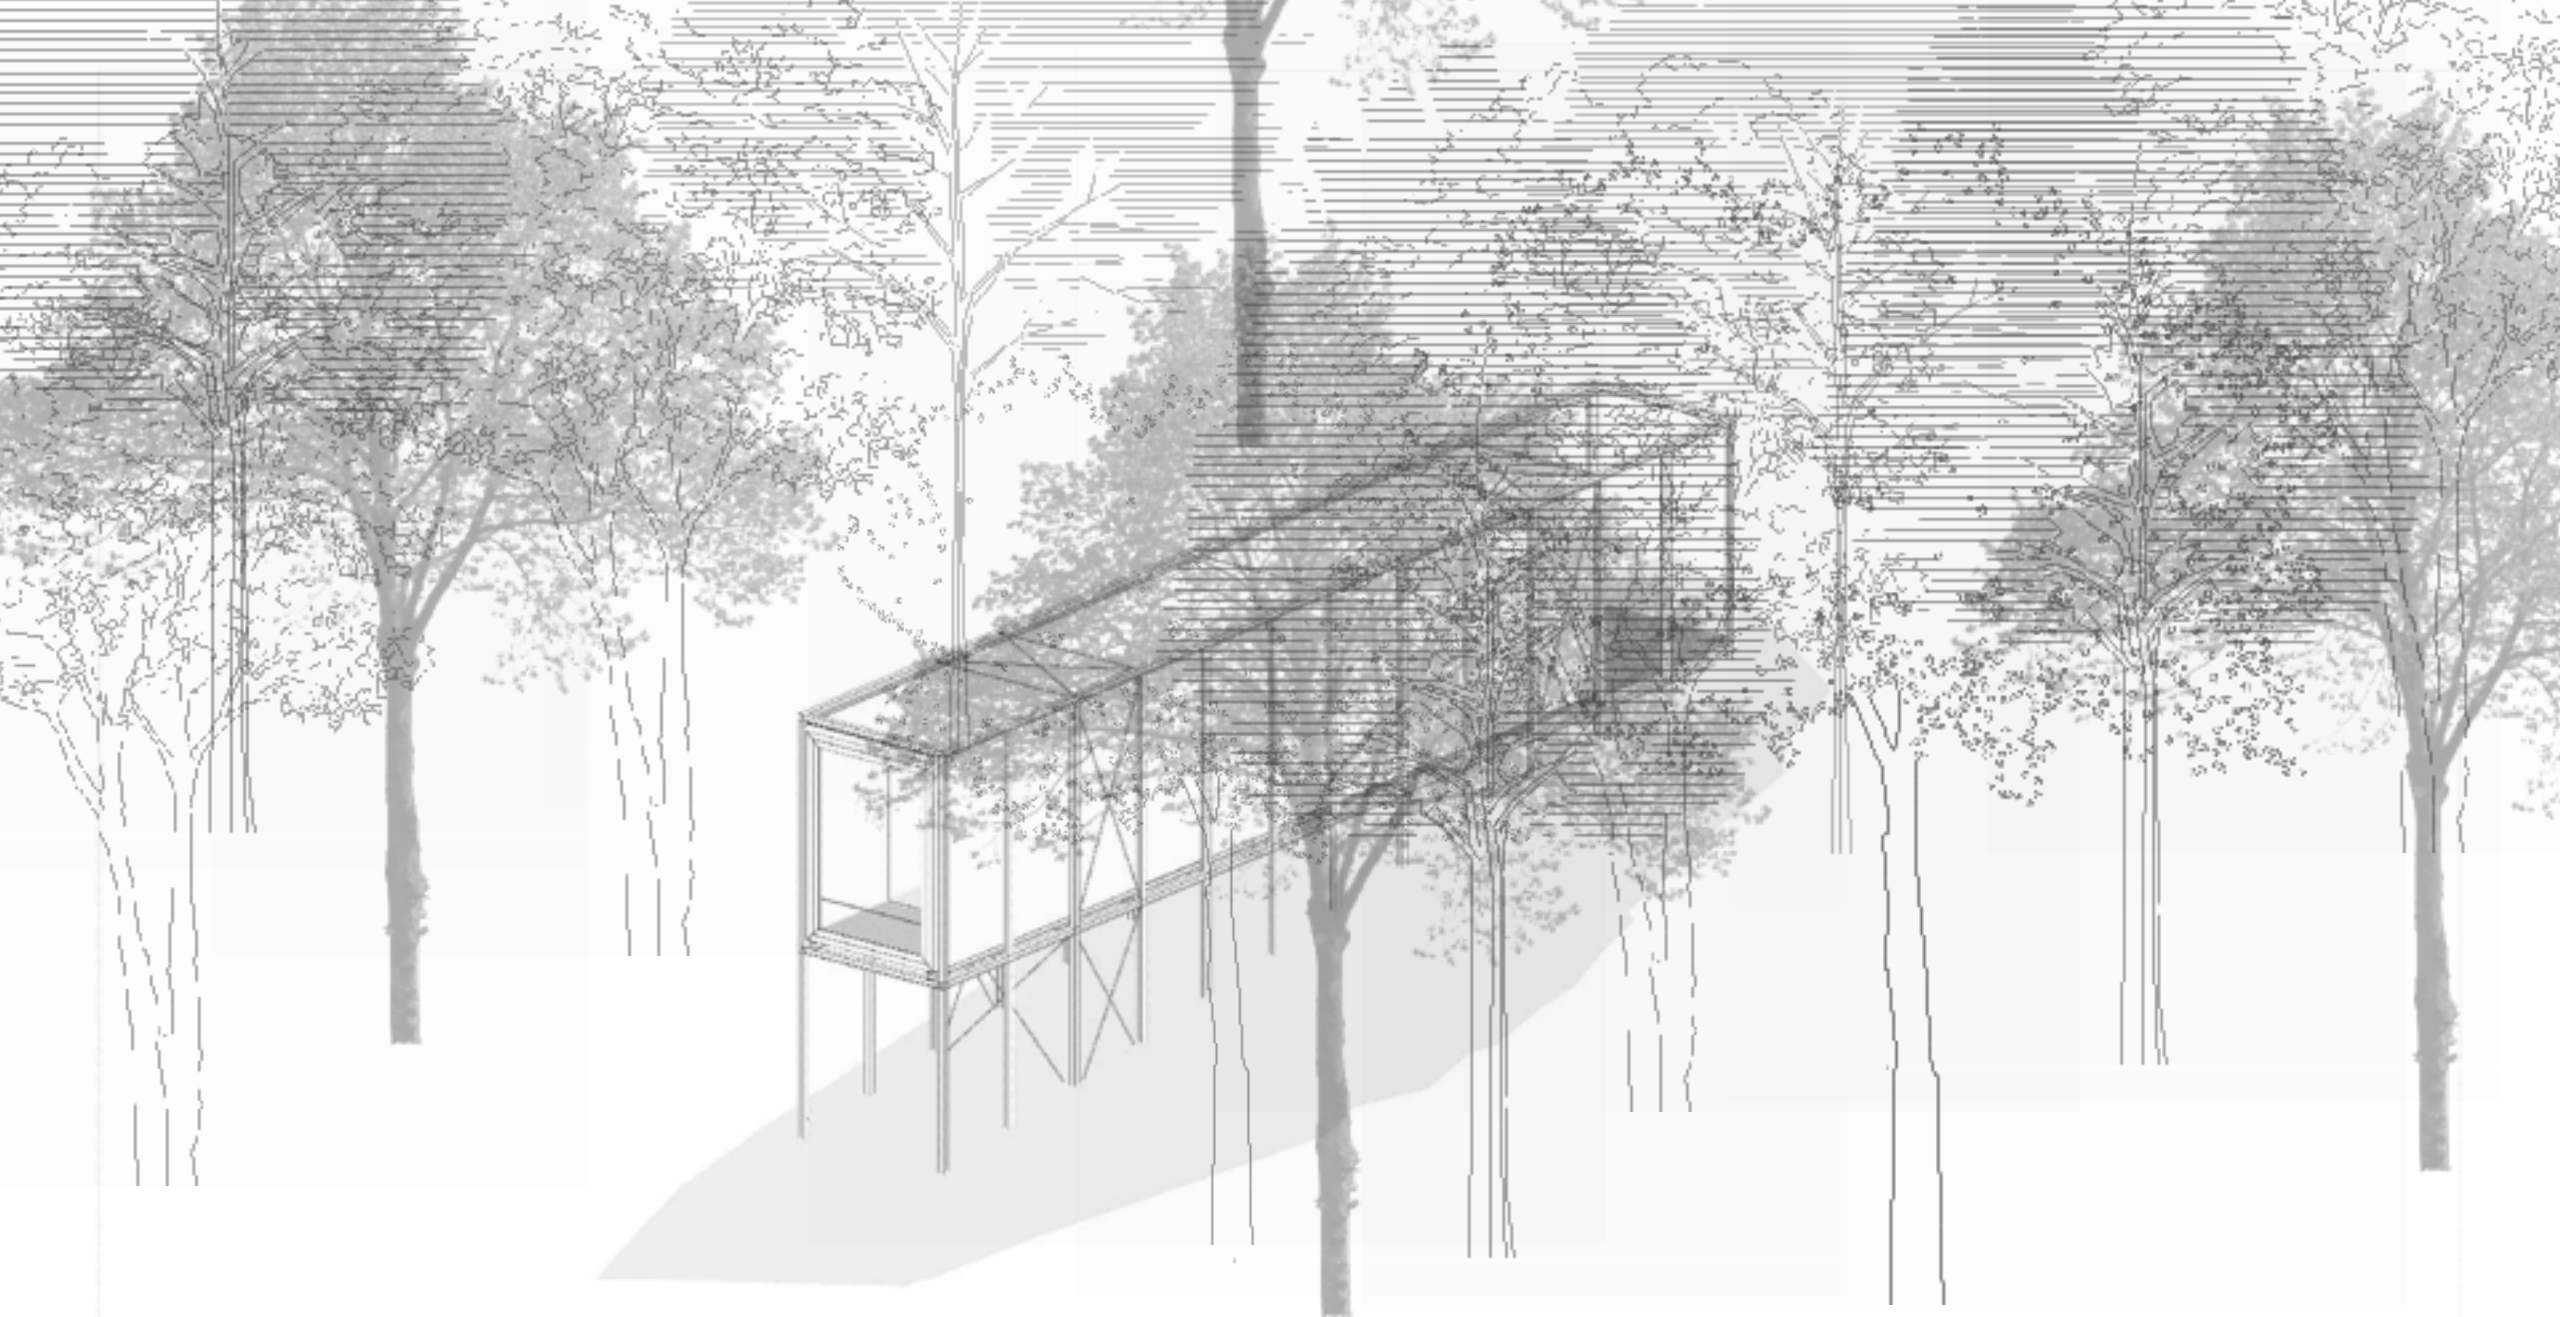

GALÉRIA ALAPRAJZ 1:100

GALÉRIA ALAPRAJZ 1:100

B METSZET 1:100

B METSZET 1:100

B METSZET 1:100

B METSZET 1:100

A METSZET 1:100

RÉSZLET 1:50

ÉSZAKI HOMLOKZAT 1:100

A modern, dark, cube-shaped structure is elevated on a hillside. The structure is made of dark panels and is supported by a metal frame. It is surrounded by tall, light-colored grass and several large, grey rocks. In the background, there are dense green trees and a clear sky with a few birds flying. The overall scene is a natural, outdoor setting.