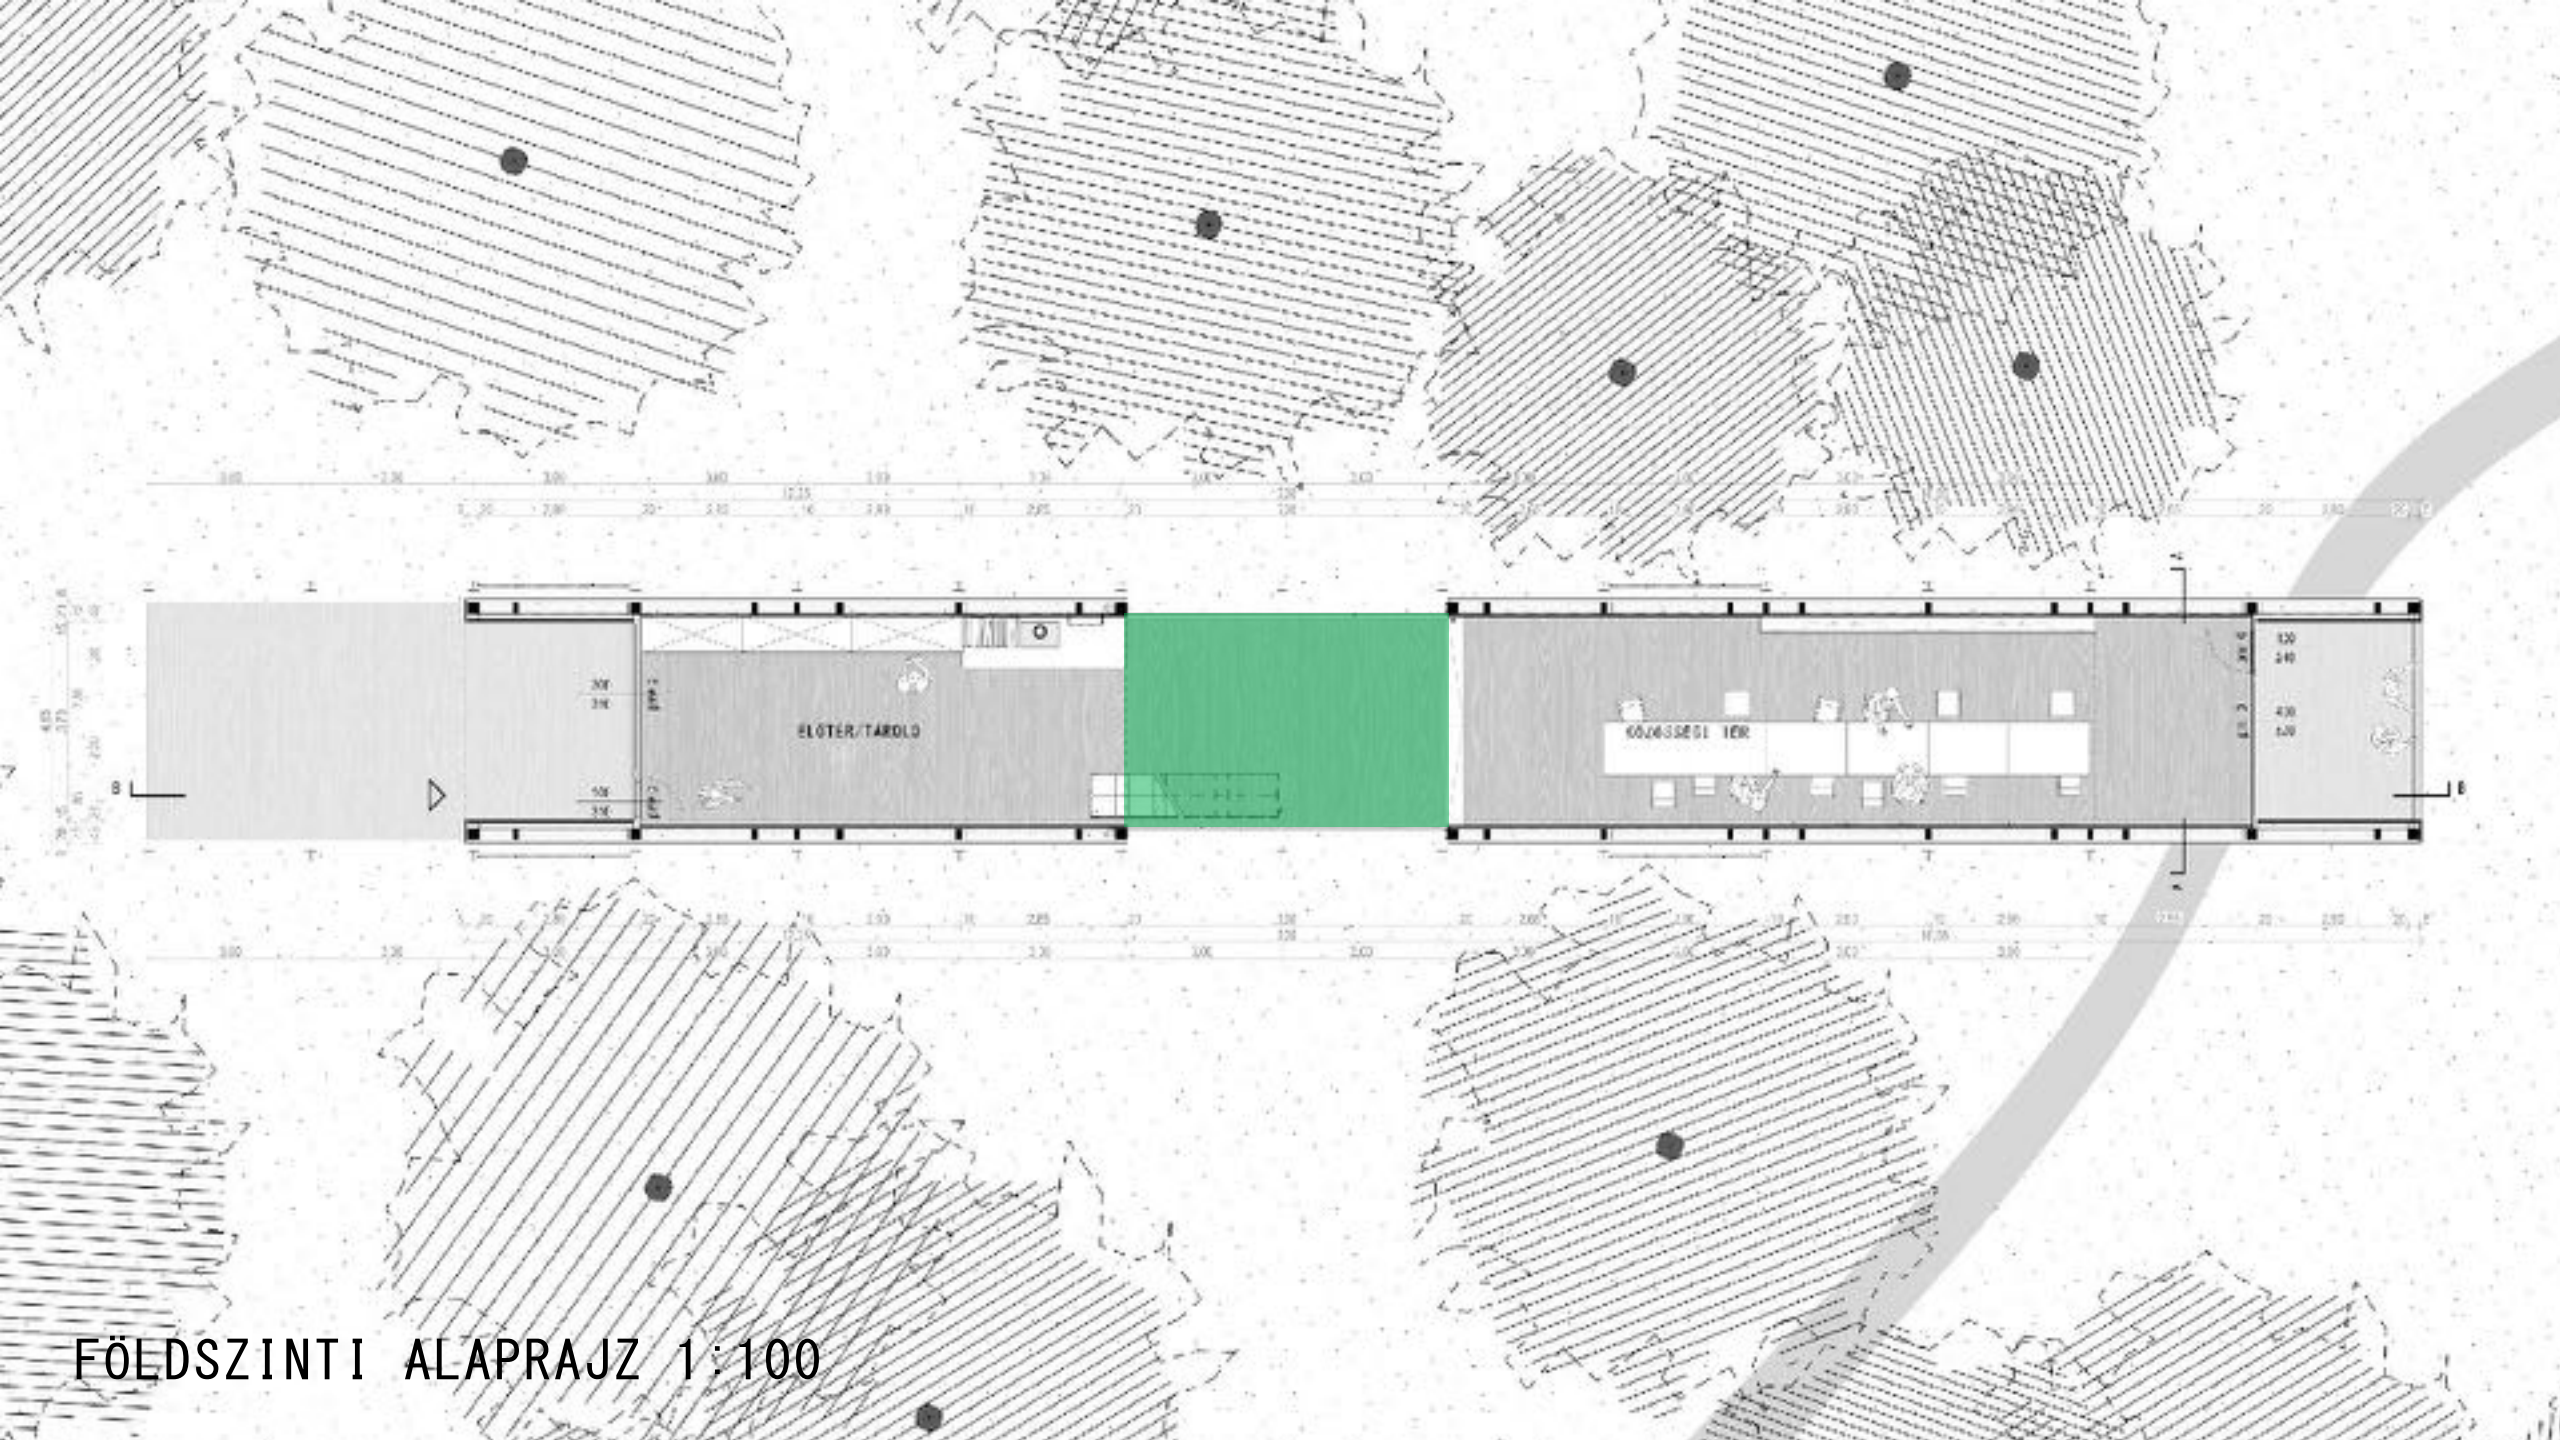

FÖLDSZINTI ALAPRAJZ 1:100