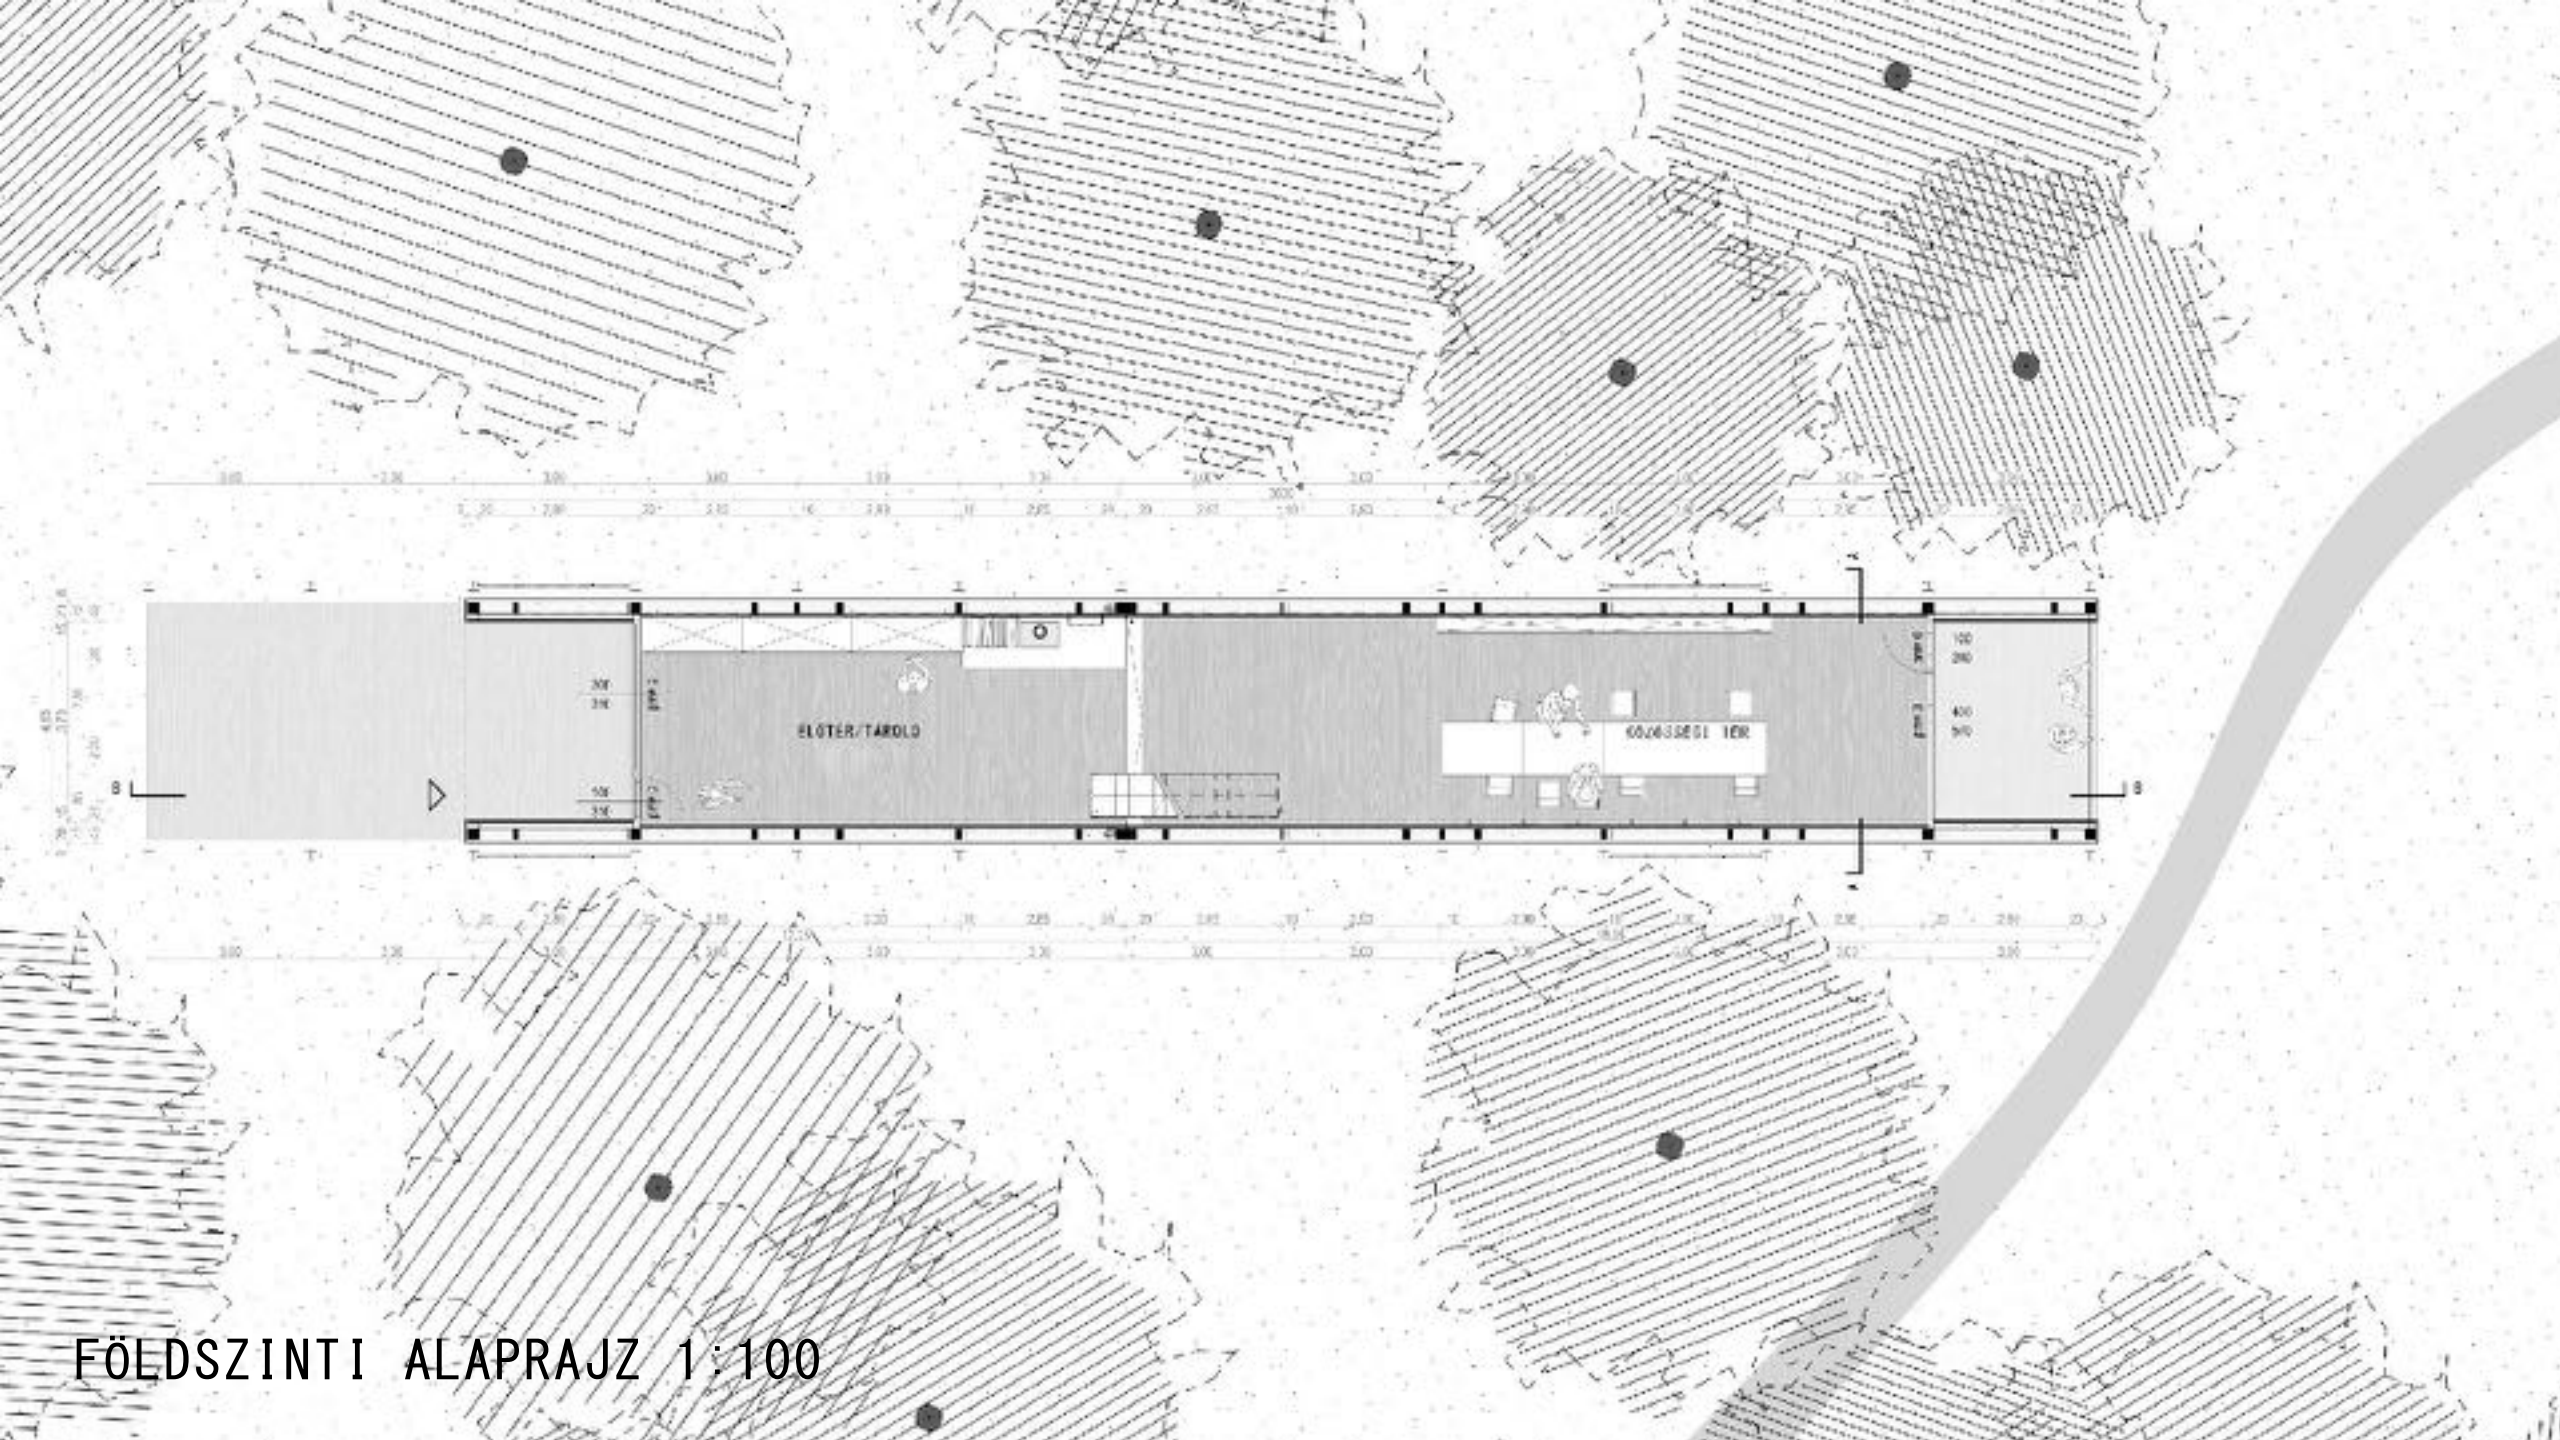

FÖLDSZINTI ALAPRAJZ 1:100