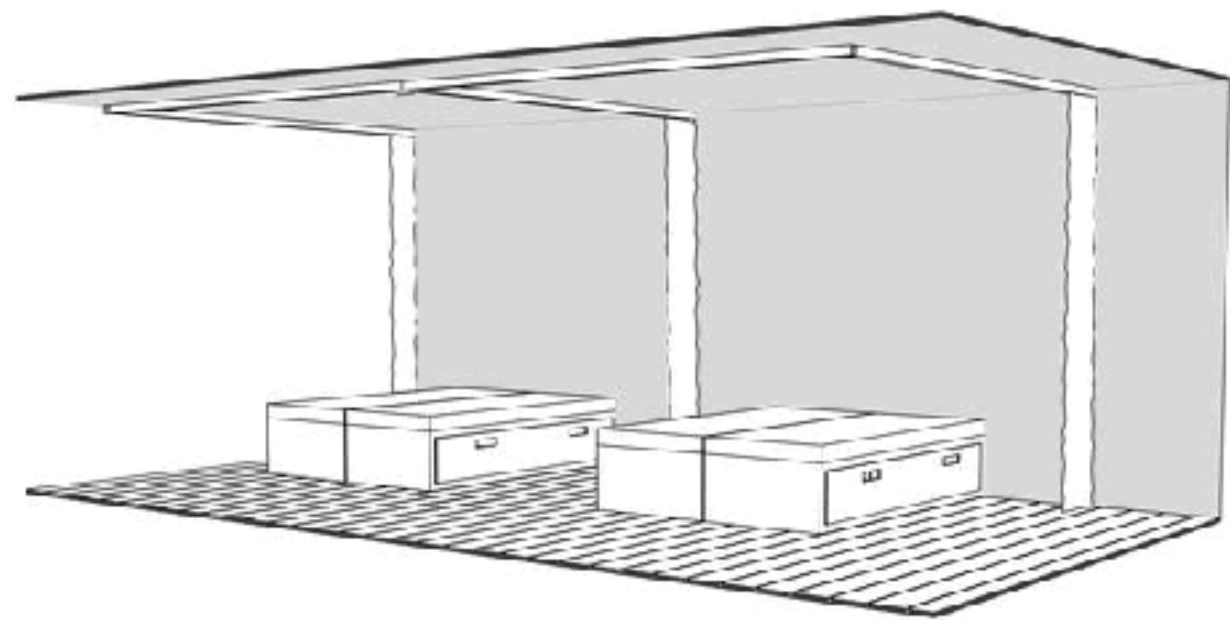

ÉSZAKI HOMLOKZAT 1:100

A modern, dark, cube-shaped structure is elevated on a hillside. The structure is made of dark panels and is supported by a metal frame. It is surrounded by tall, light-colored grass and several large, grey rocks. In the background, there are dense green trees and a clear sky with a few birds flying. The overall scene is a natural, outdoor setting.