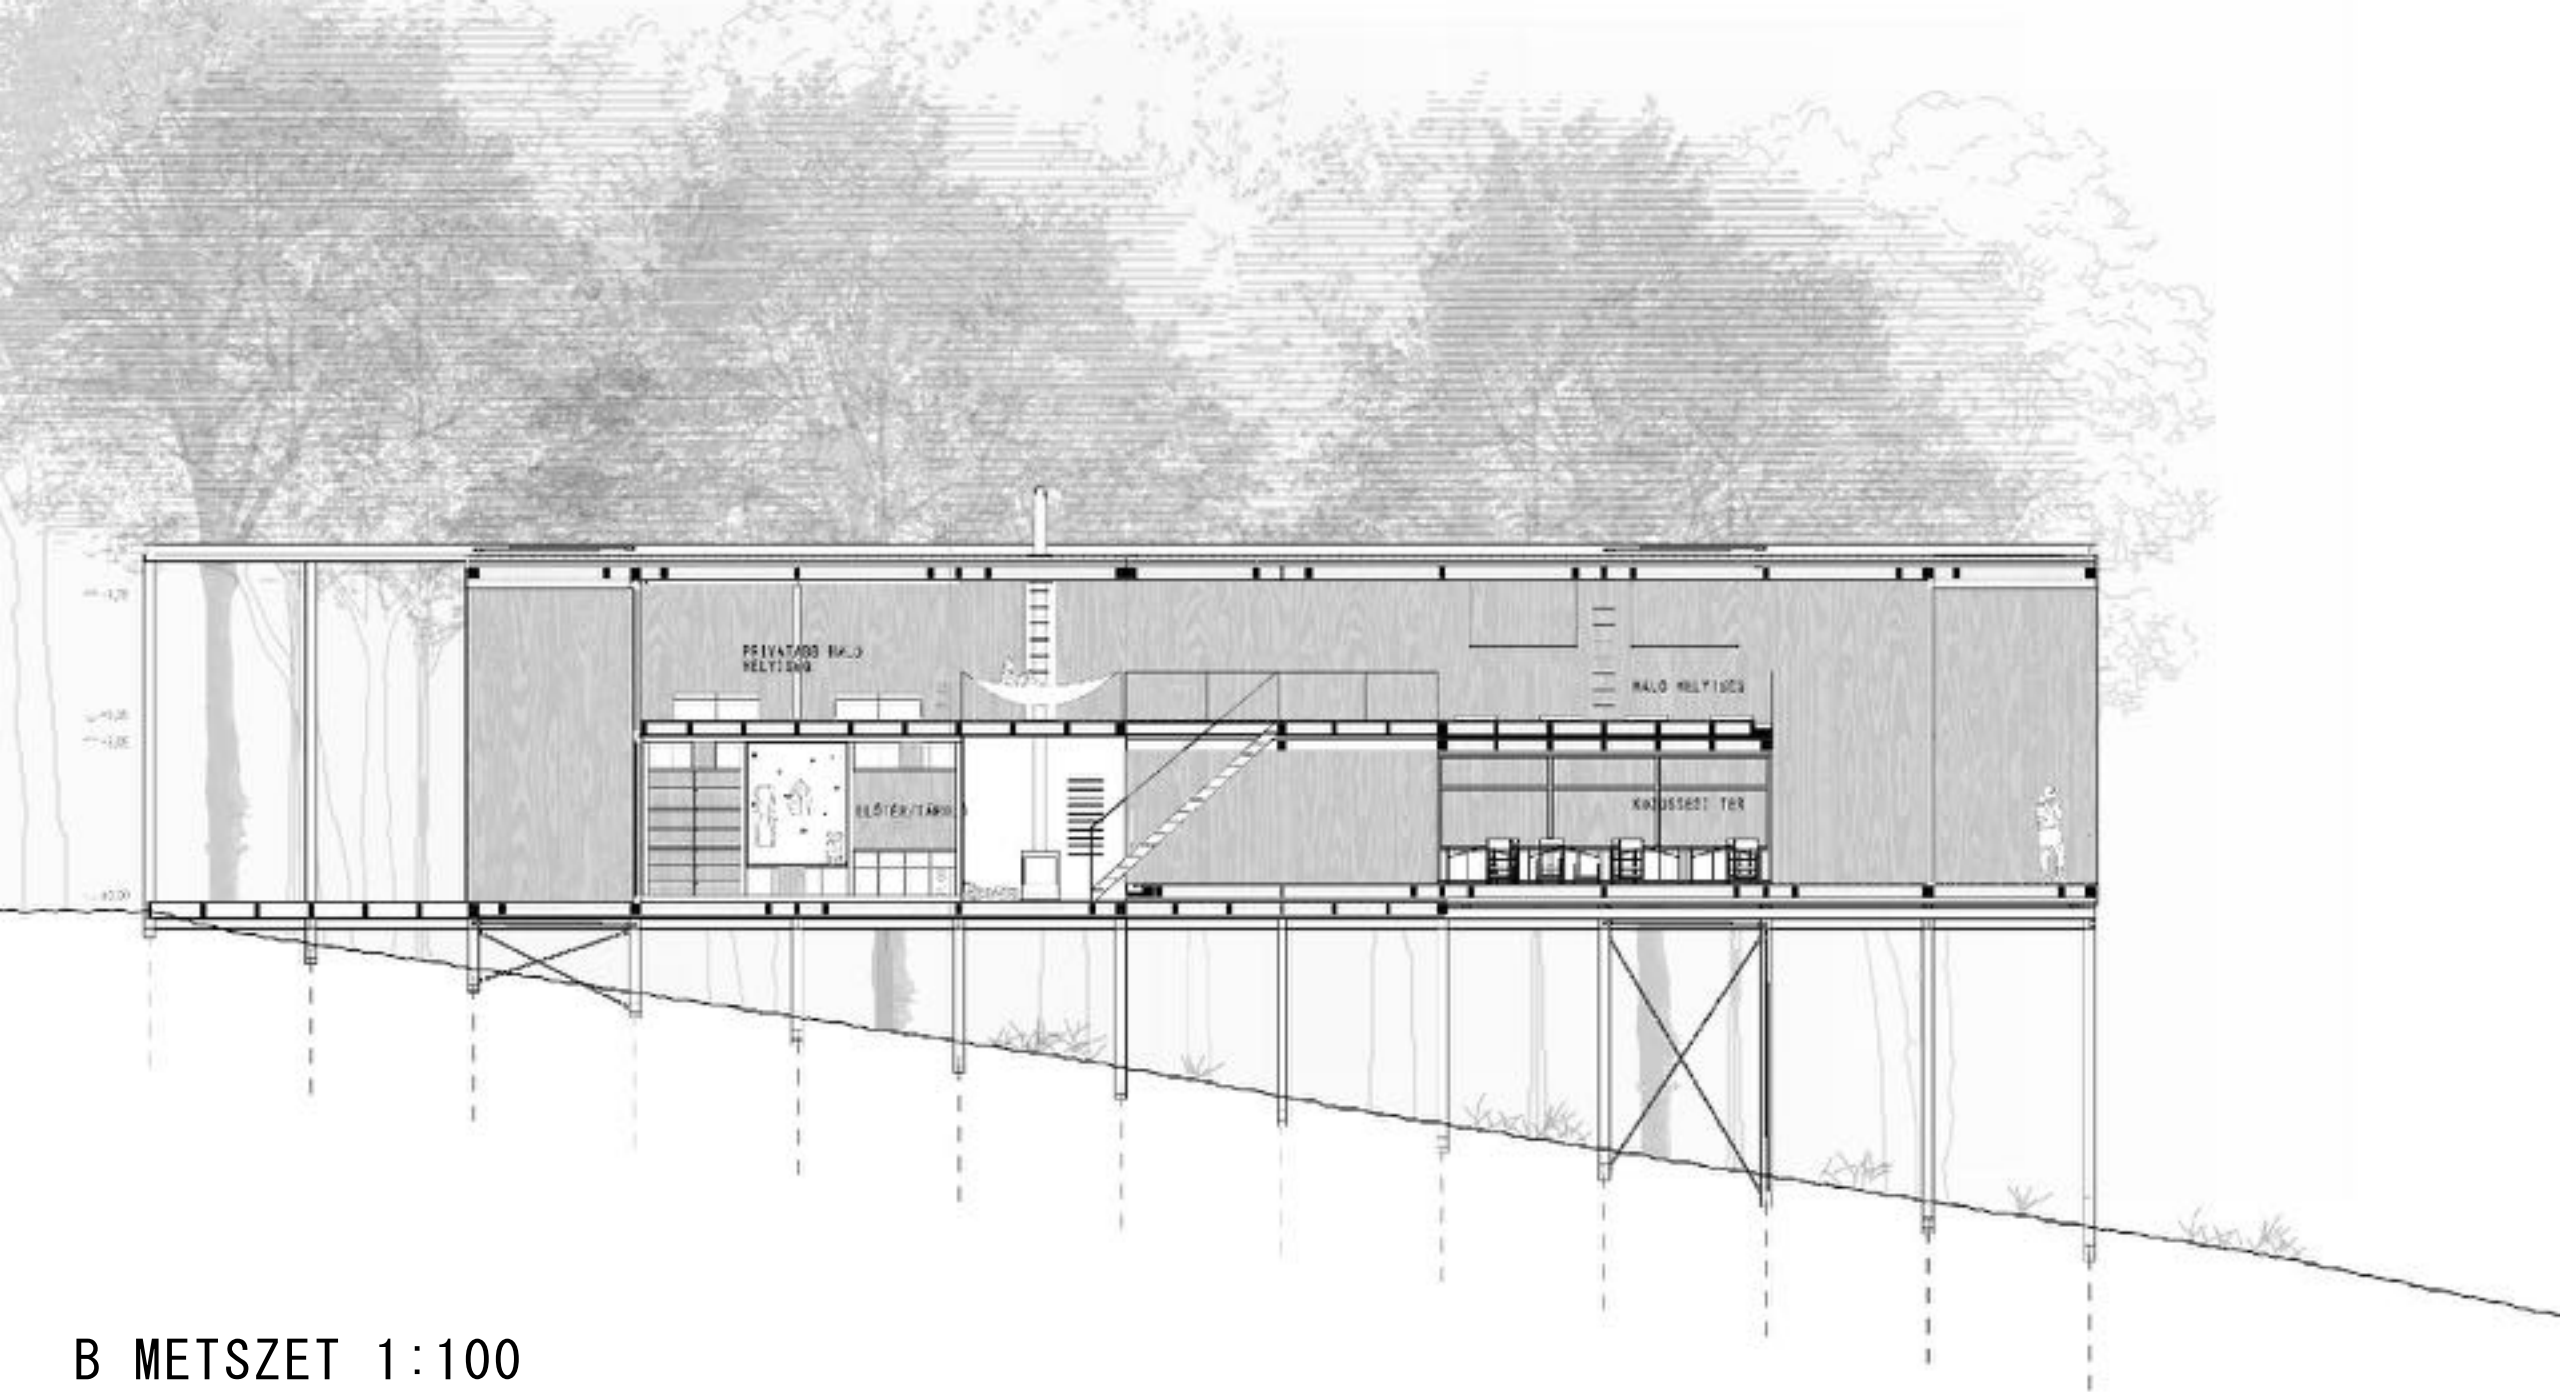

GALÉRIA ALAPRAJZ 1:100

GALÉRIA ALAPRAJZ 1:100

B METSZET 1:100

B METSZET 1:100

B METSZET 1:100

B METSZET 1:100

A METSZET 1:100

RÉSZLET 1:50

ÉSZAKI HOMLOKZAT 1:100

A modern, dark, cube-shaped structure is elevated on a hillside. The structure is made of dark panels and is supported by a metal frame. It is surrounded by tall, light-colored grass and several large, grey rocks. In the background, there are dense green trees and a clear sky with a few birds flying. The overall scene is a natural, outdoor setting.