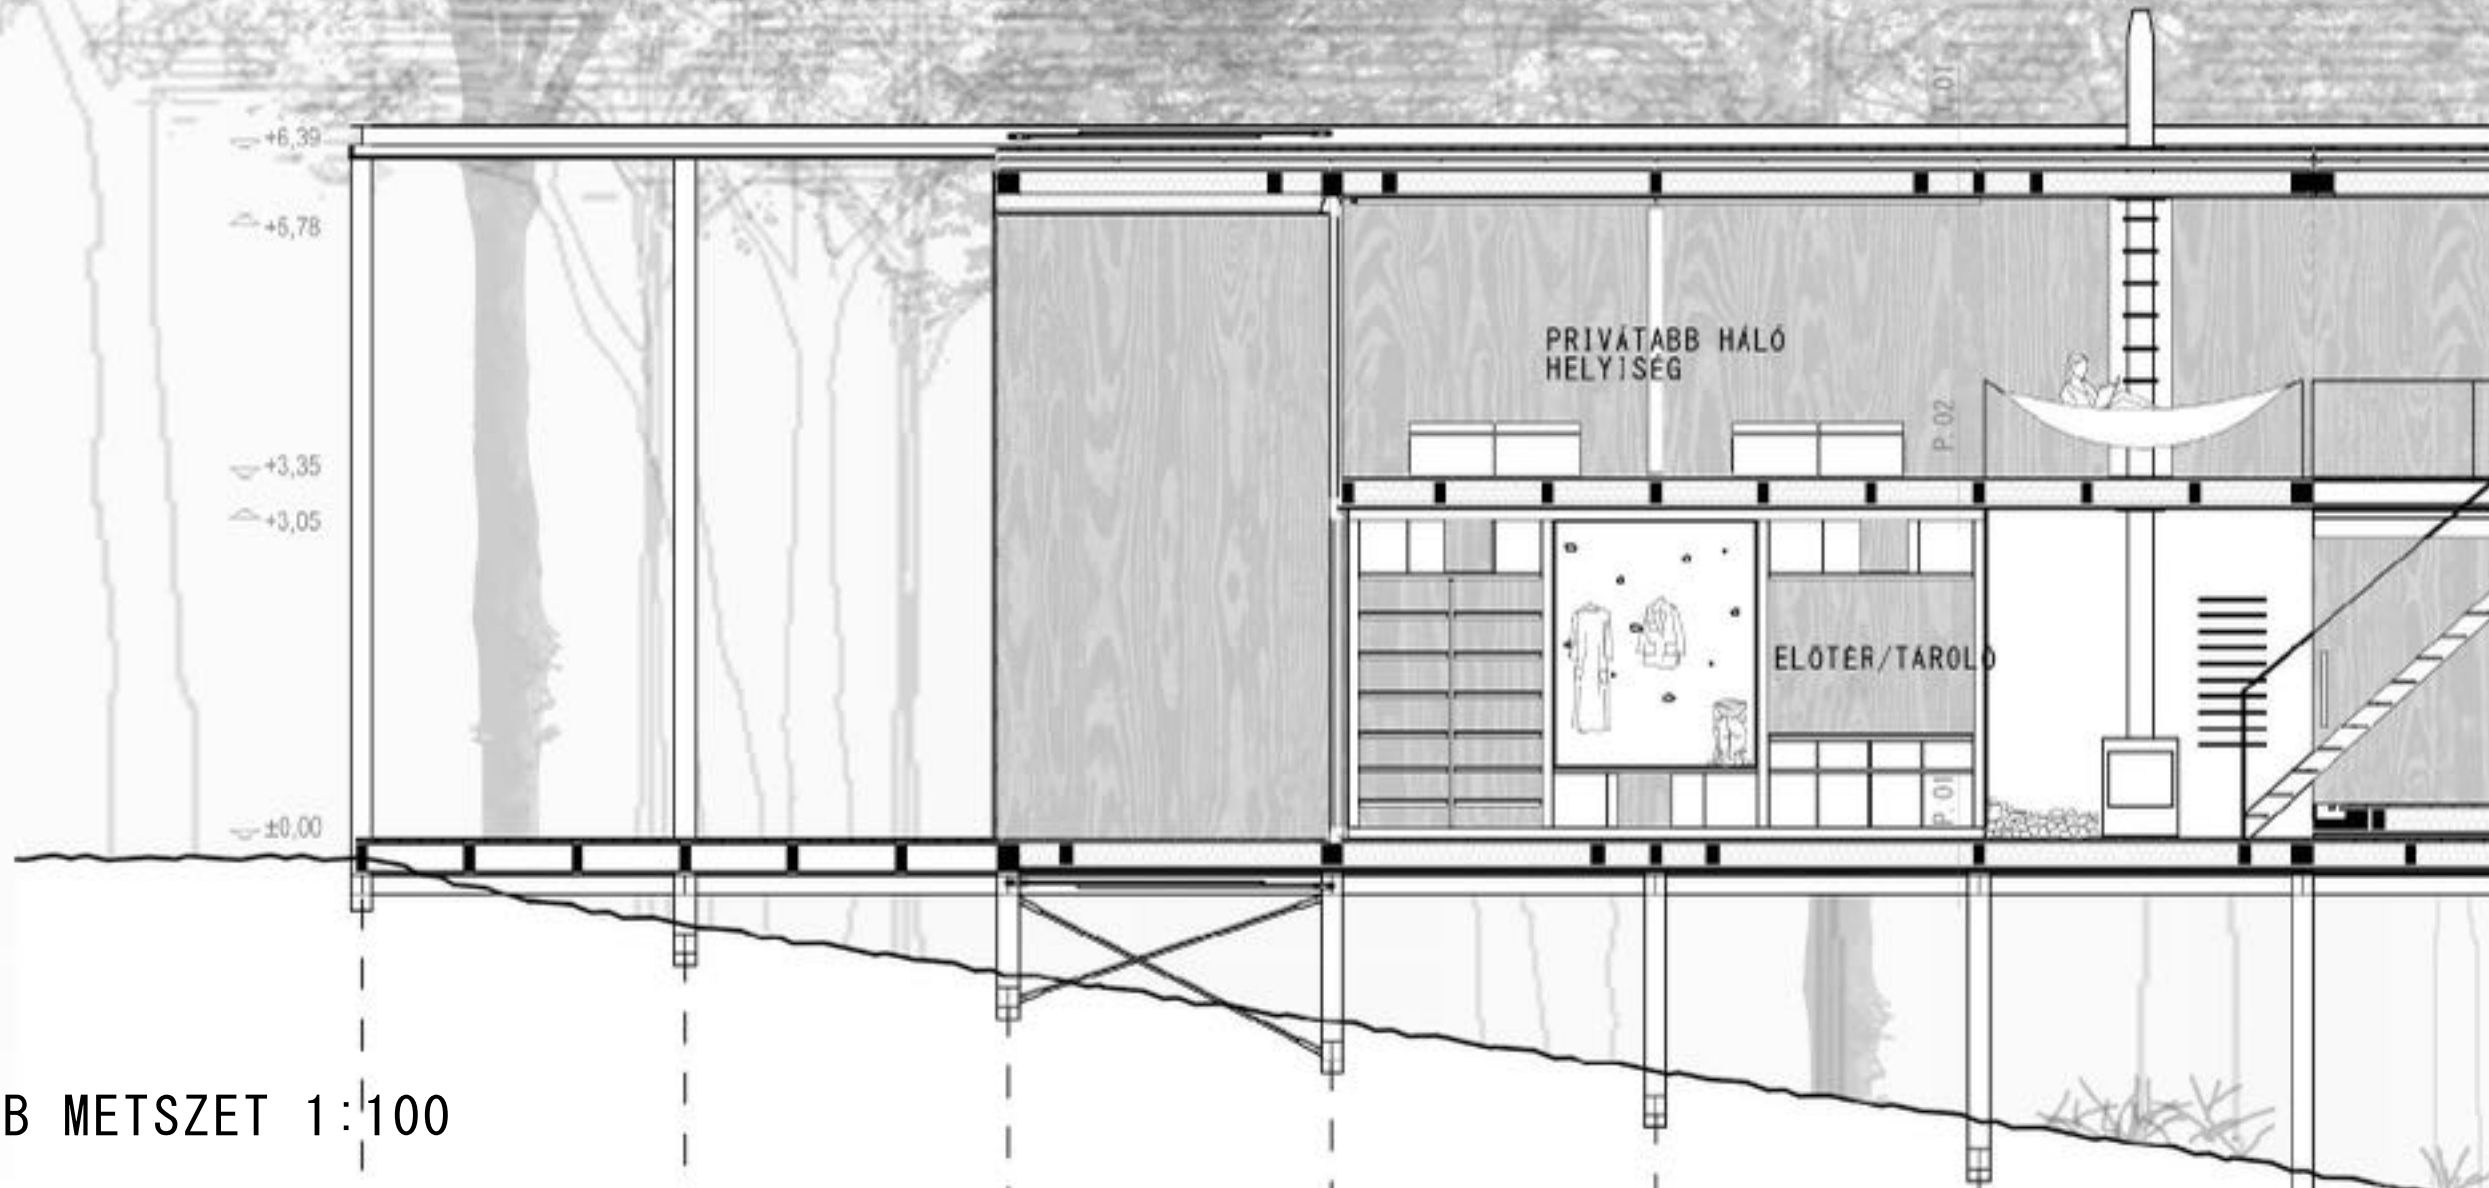

GALÉRIA ALAPRAJZ 1:100

GALÉRIA ALAPRAJZ 1:100

B METSZET 1:100

B METSZET 1:100

B METSZET 1:100

B METSZET 1:100

A METSZET 1:100

RÉSZLET 1:50

ÉSZAKI HOMLOKZAT 1:100

A modern, dark, cube-shaped structure is elevated on a hillside. The structure is made of dark panels and is supported by a metal frame. It is surrounded by tall, light-colored grass and several large, grey rocks. In the background, there are dense green trees and a clear sky with a few birds flying. The overall scene is a natural, outdoor setting.