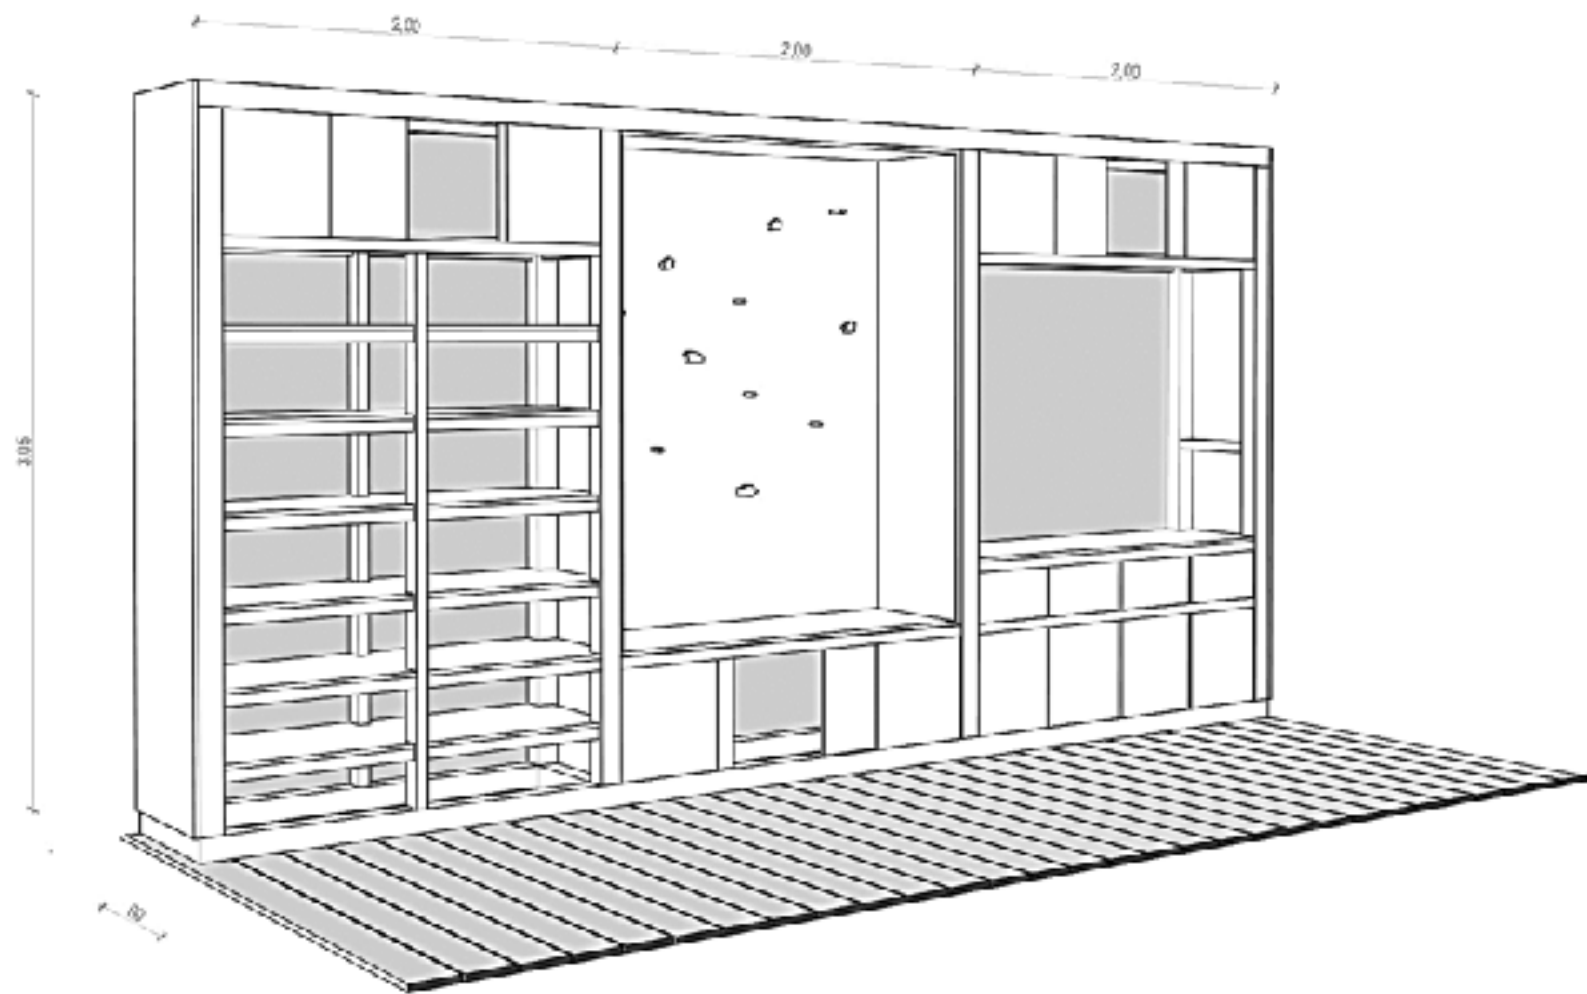

ÉSZAKI HOMLOKZAT 1:100

A modern, dark, cube-shaped structure is elevated on a hillside. The structure is made of dark panels and is supported by a metal frame. It is surrounded by tall, light-colored grass and several large, grey rocks. In the background, there are dense green trees and a clear sky with a few birds flying. The overall scene is a natural, outdoor setting.