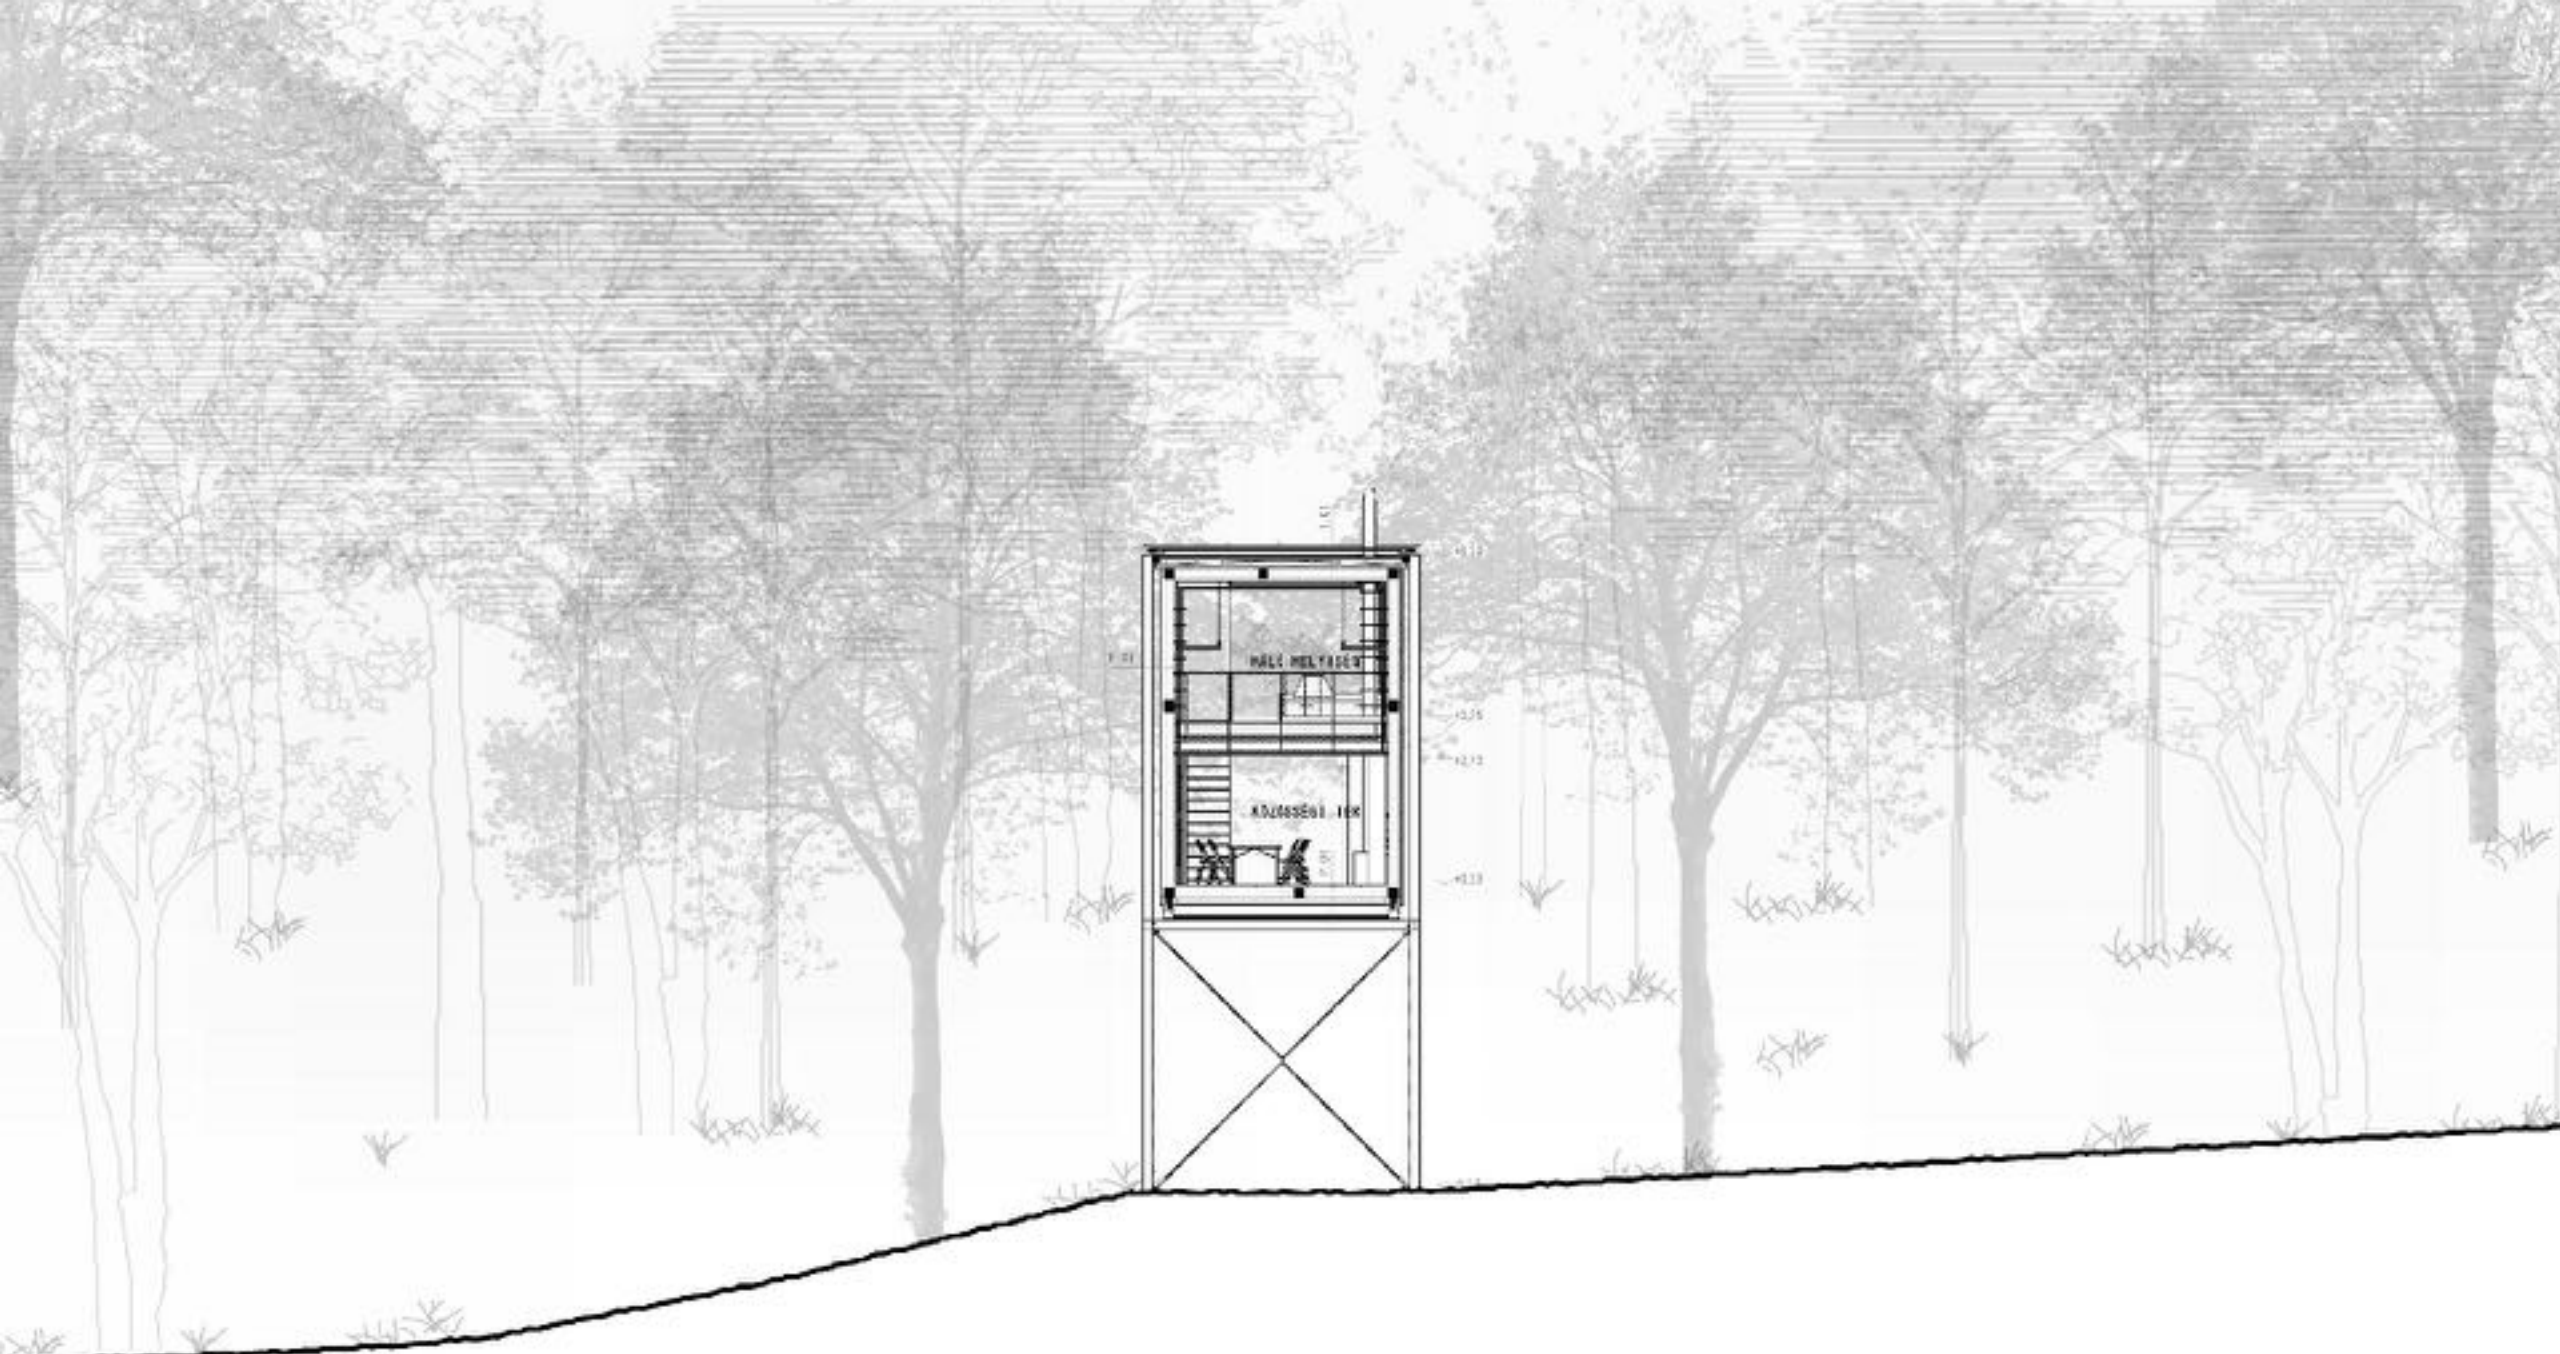

GALÉRIA ALAPRAJZ 1:100

GALÉRIA ALAPRAJZ 1:100

B METSZET 1:100

B METSZET 1:100

B METSZET 1:100

B METSZET 1:100

A METSZET 1:100

RÉSZLET 1:50

ÉSZAKI HOMLOKZAT 1:100

A modern, dark, cube-shaped structure is elevated on a hillside. The structure is made of dark panels and is supported by a metal frame. It is surrounded by tall, light-colored grass and several large, grey rocks. In the background, there are dense green trees and a clear sky with a few birds flying. The overall scene is a natural, outdoor setting.