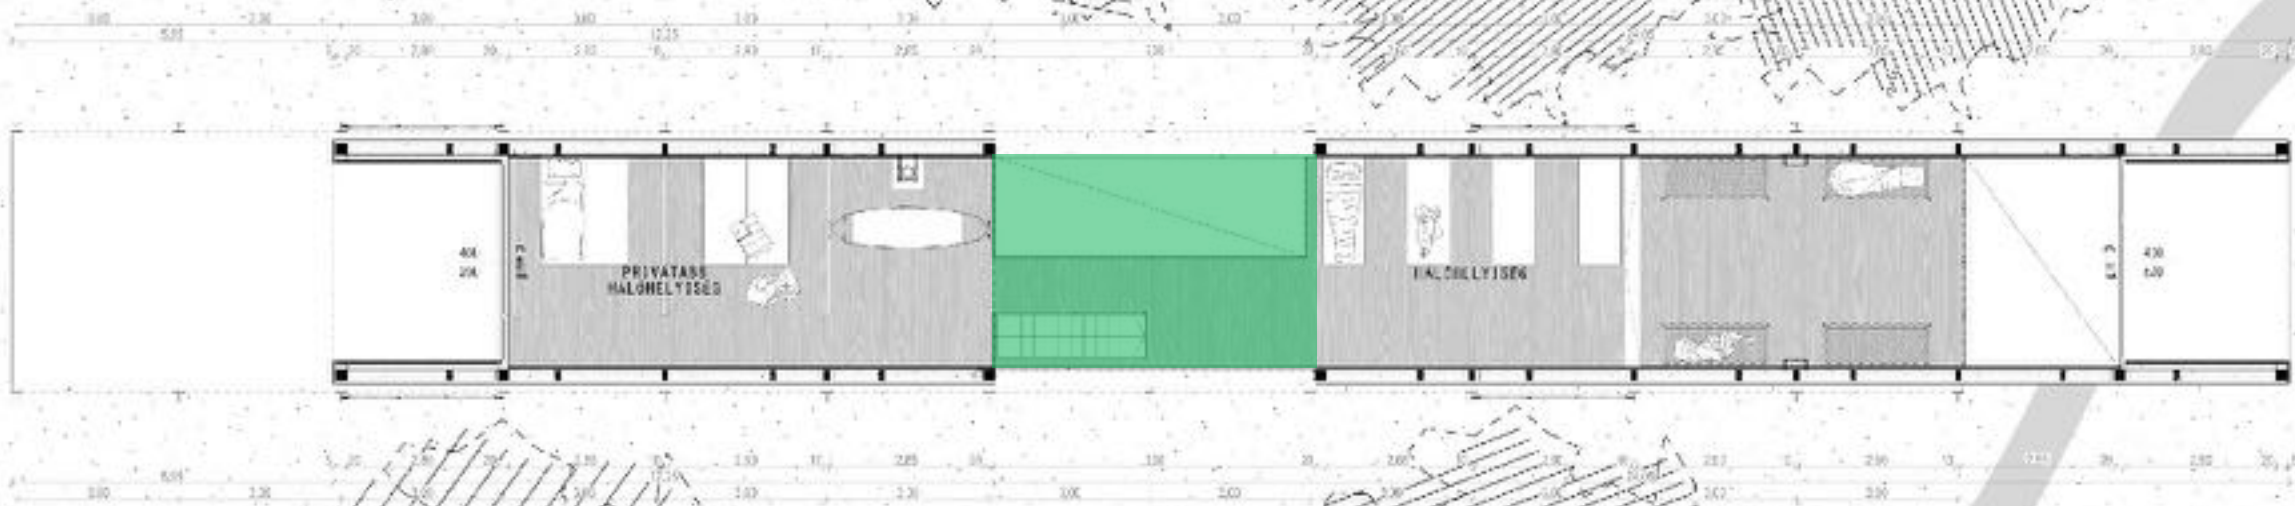

GALÉRIA ALAPRAJZ 1:100