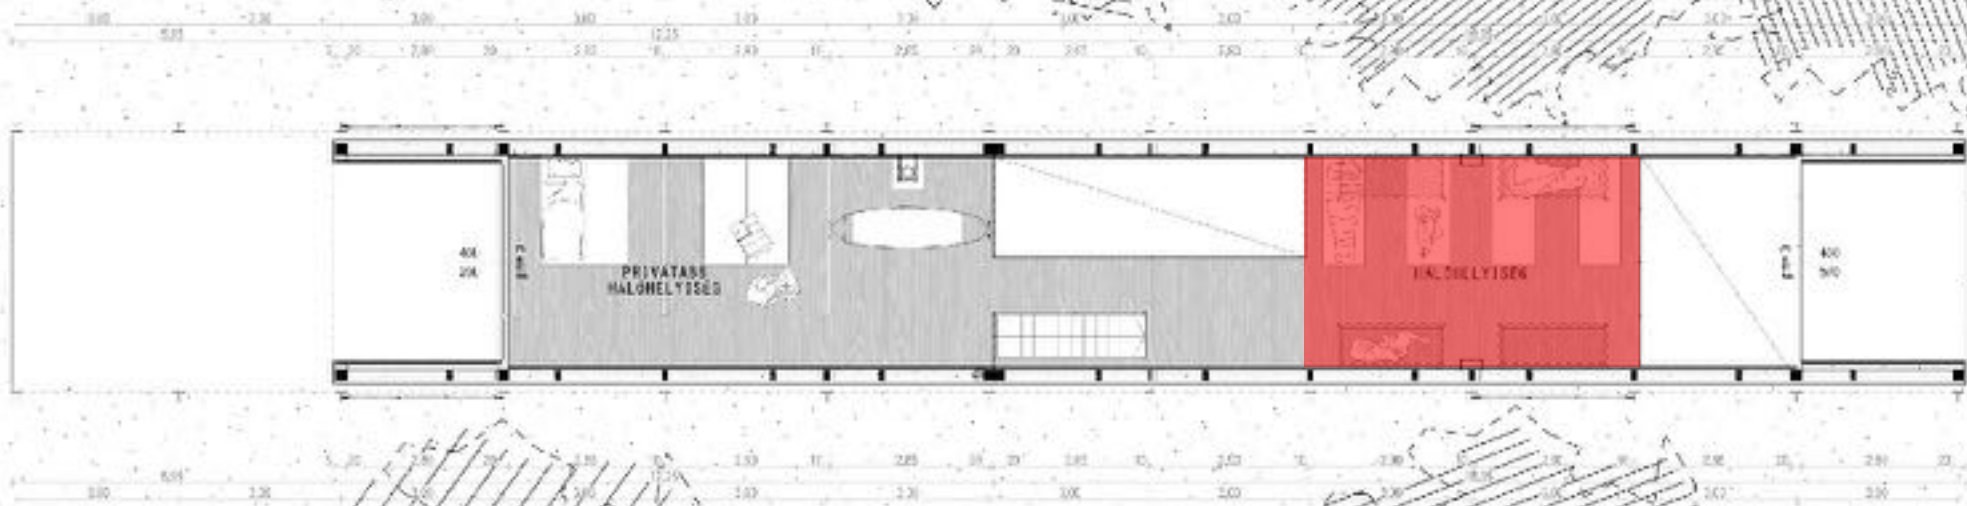

GALÉRIA ALAPRAJZ 1:100