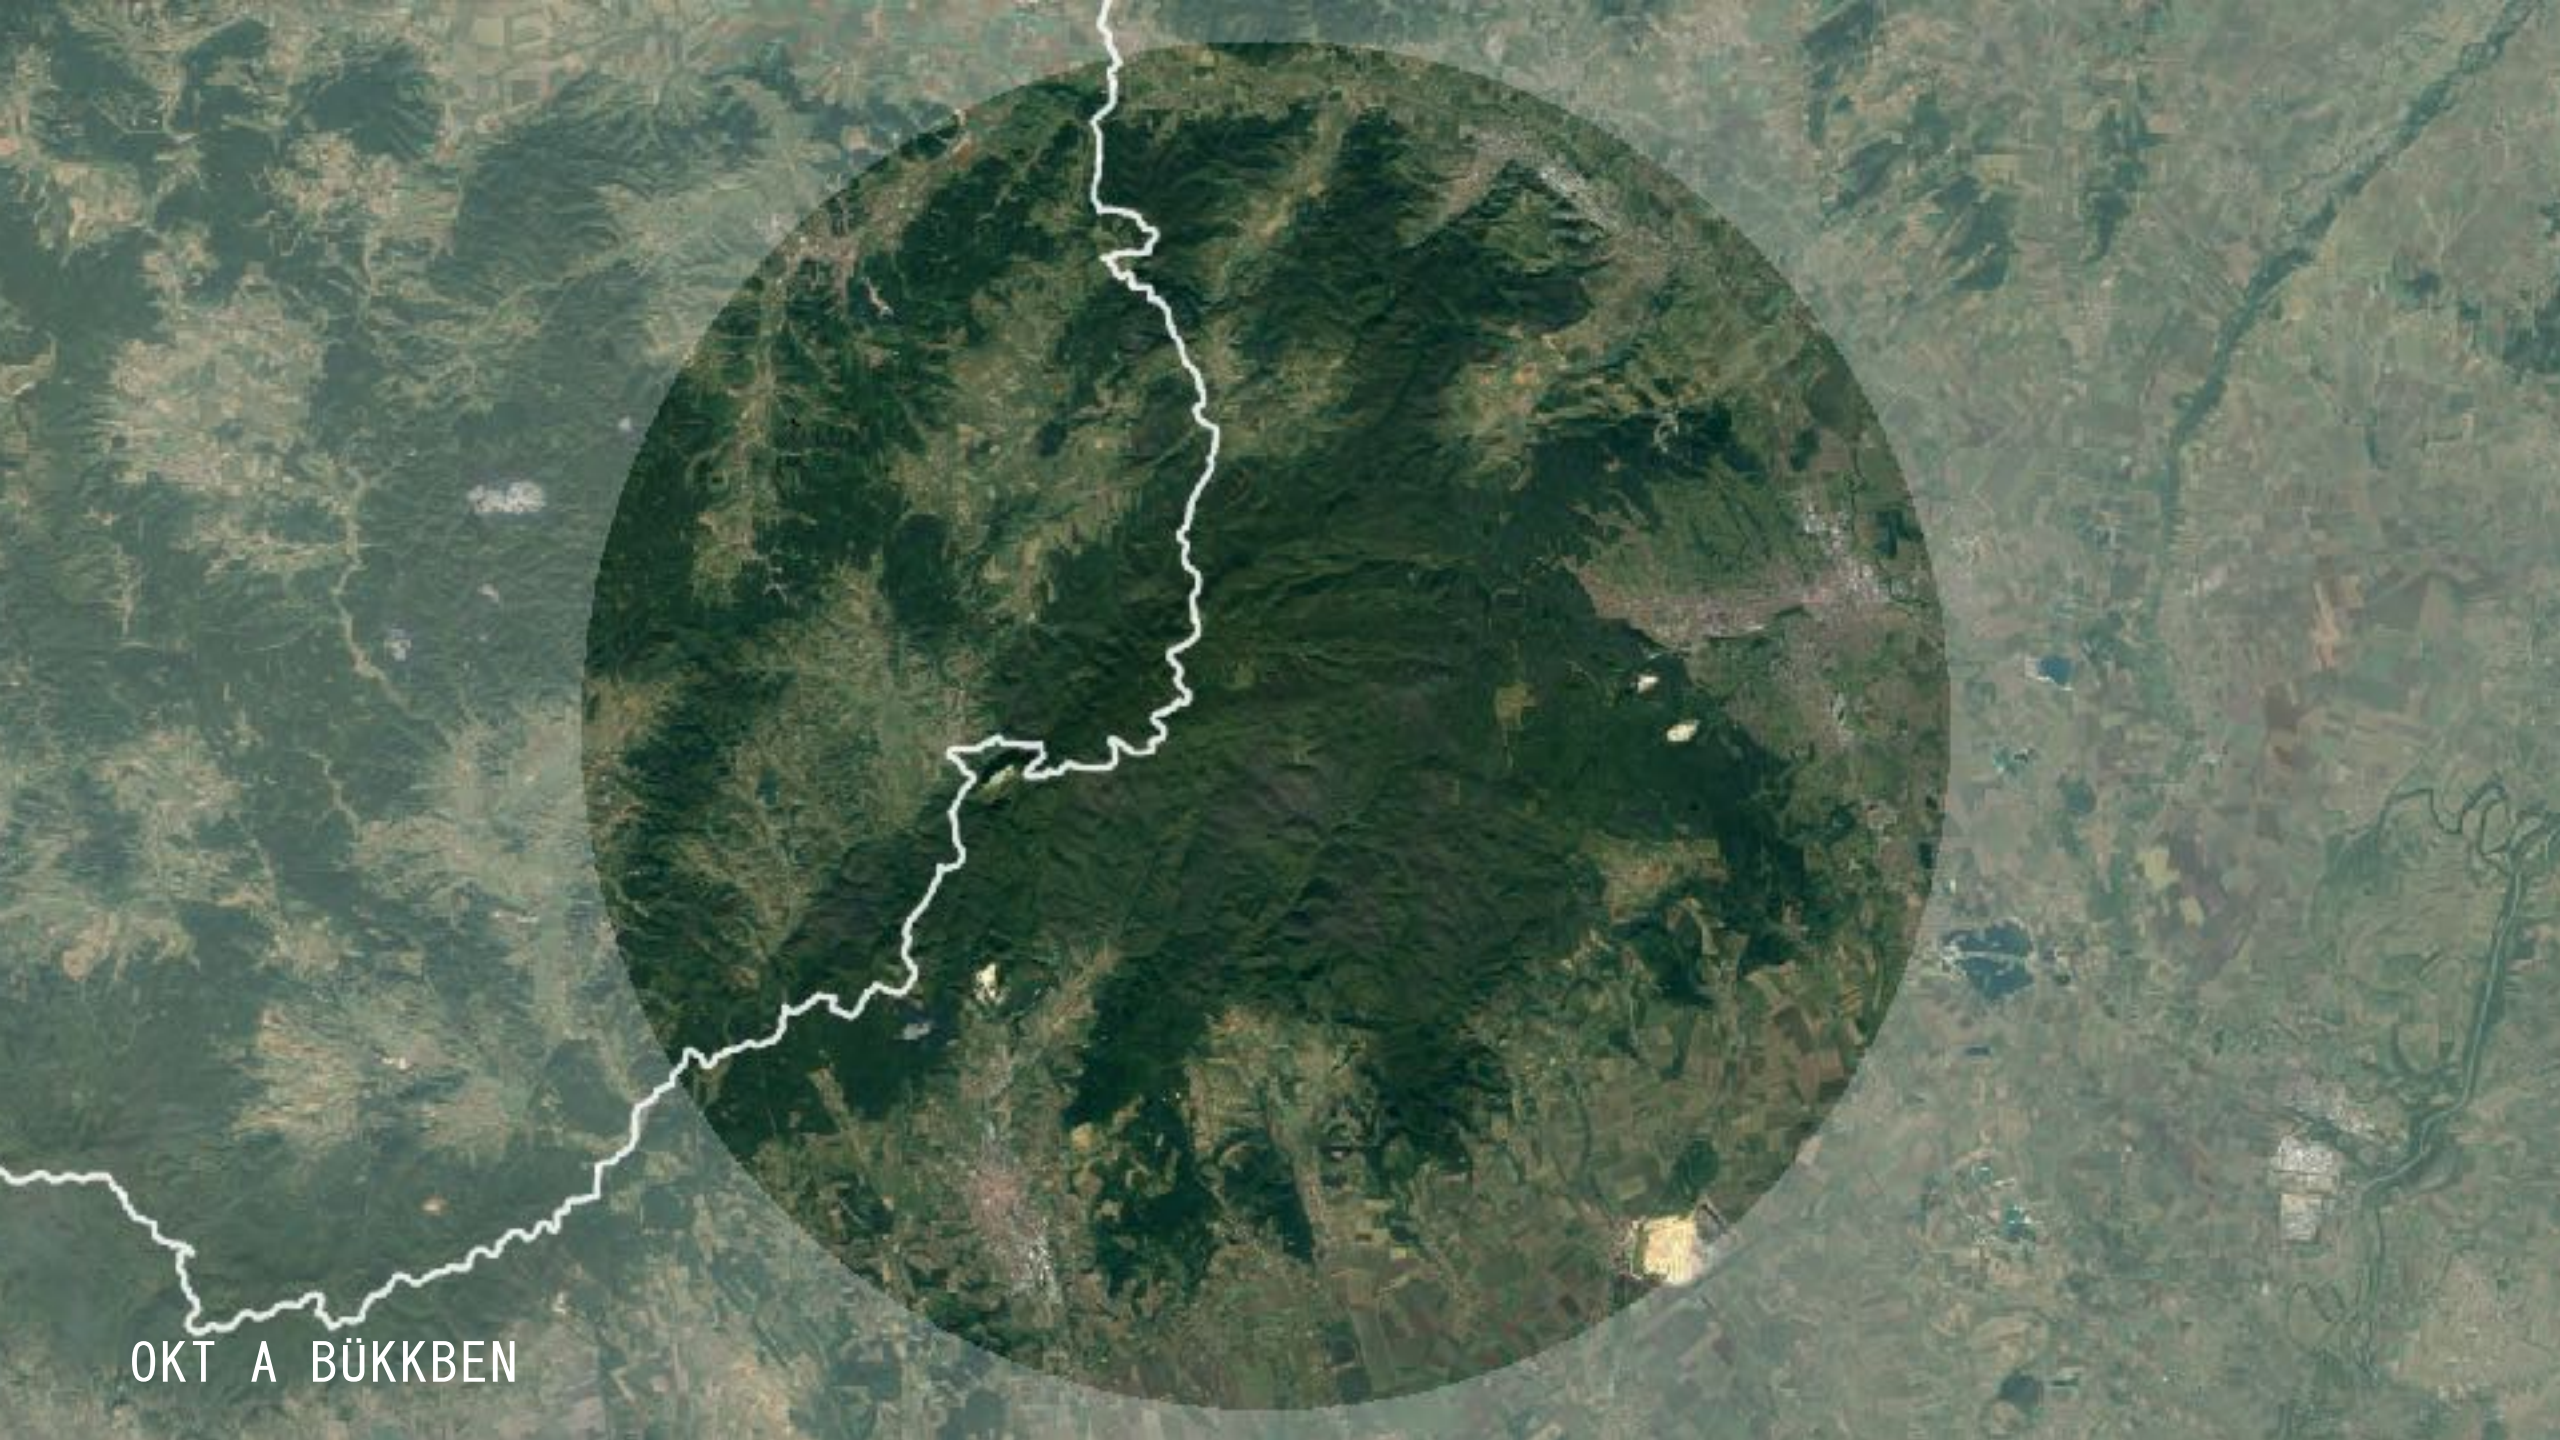

TÉMAVÁLASZTÁS

OKT

OKT

OKT A BÜKKBEN

TAR-KŐ

KÖZÖSSÉG

KILÁTÓ

FUNKCIÓ

ÉSZAKI HOMLOKZAT 1:100

A modern, dark, cube-shaped structure is elevated on a hillside. The structure is made of dark panels and is supported by a metal frame. It is surrounded by tall, light-colored grass and several large, grey rocks. In the background, there are dense green trees and a clear sky with a few birds flying. The overall scene is a natural, outdoor setting.