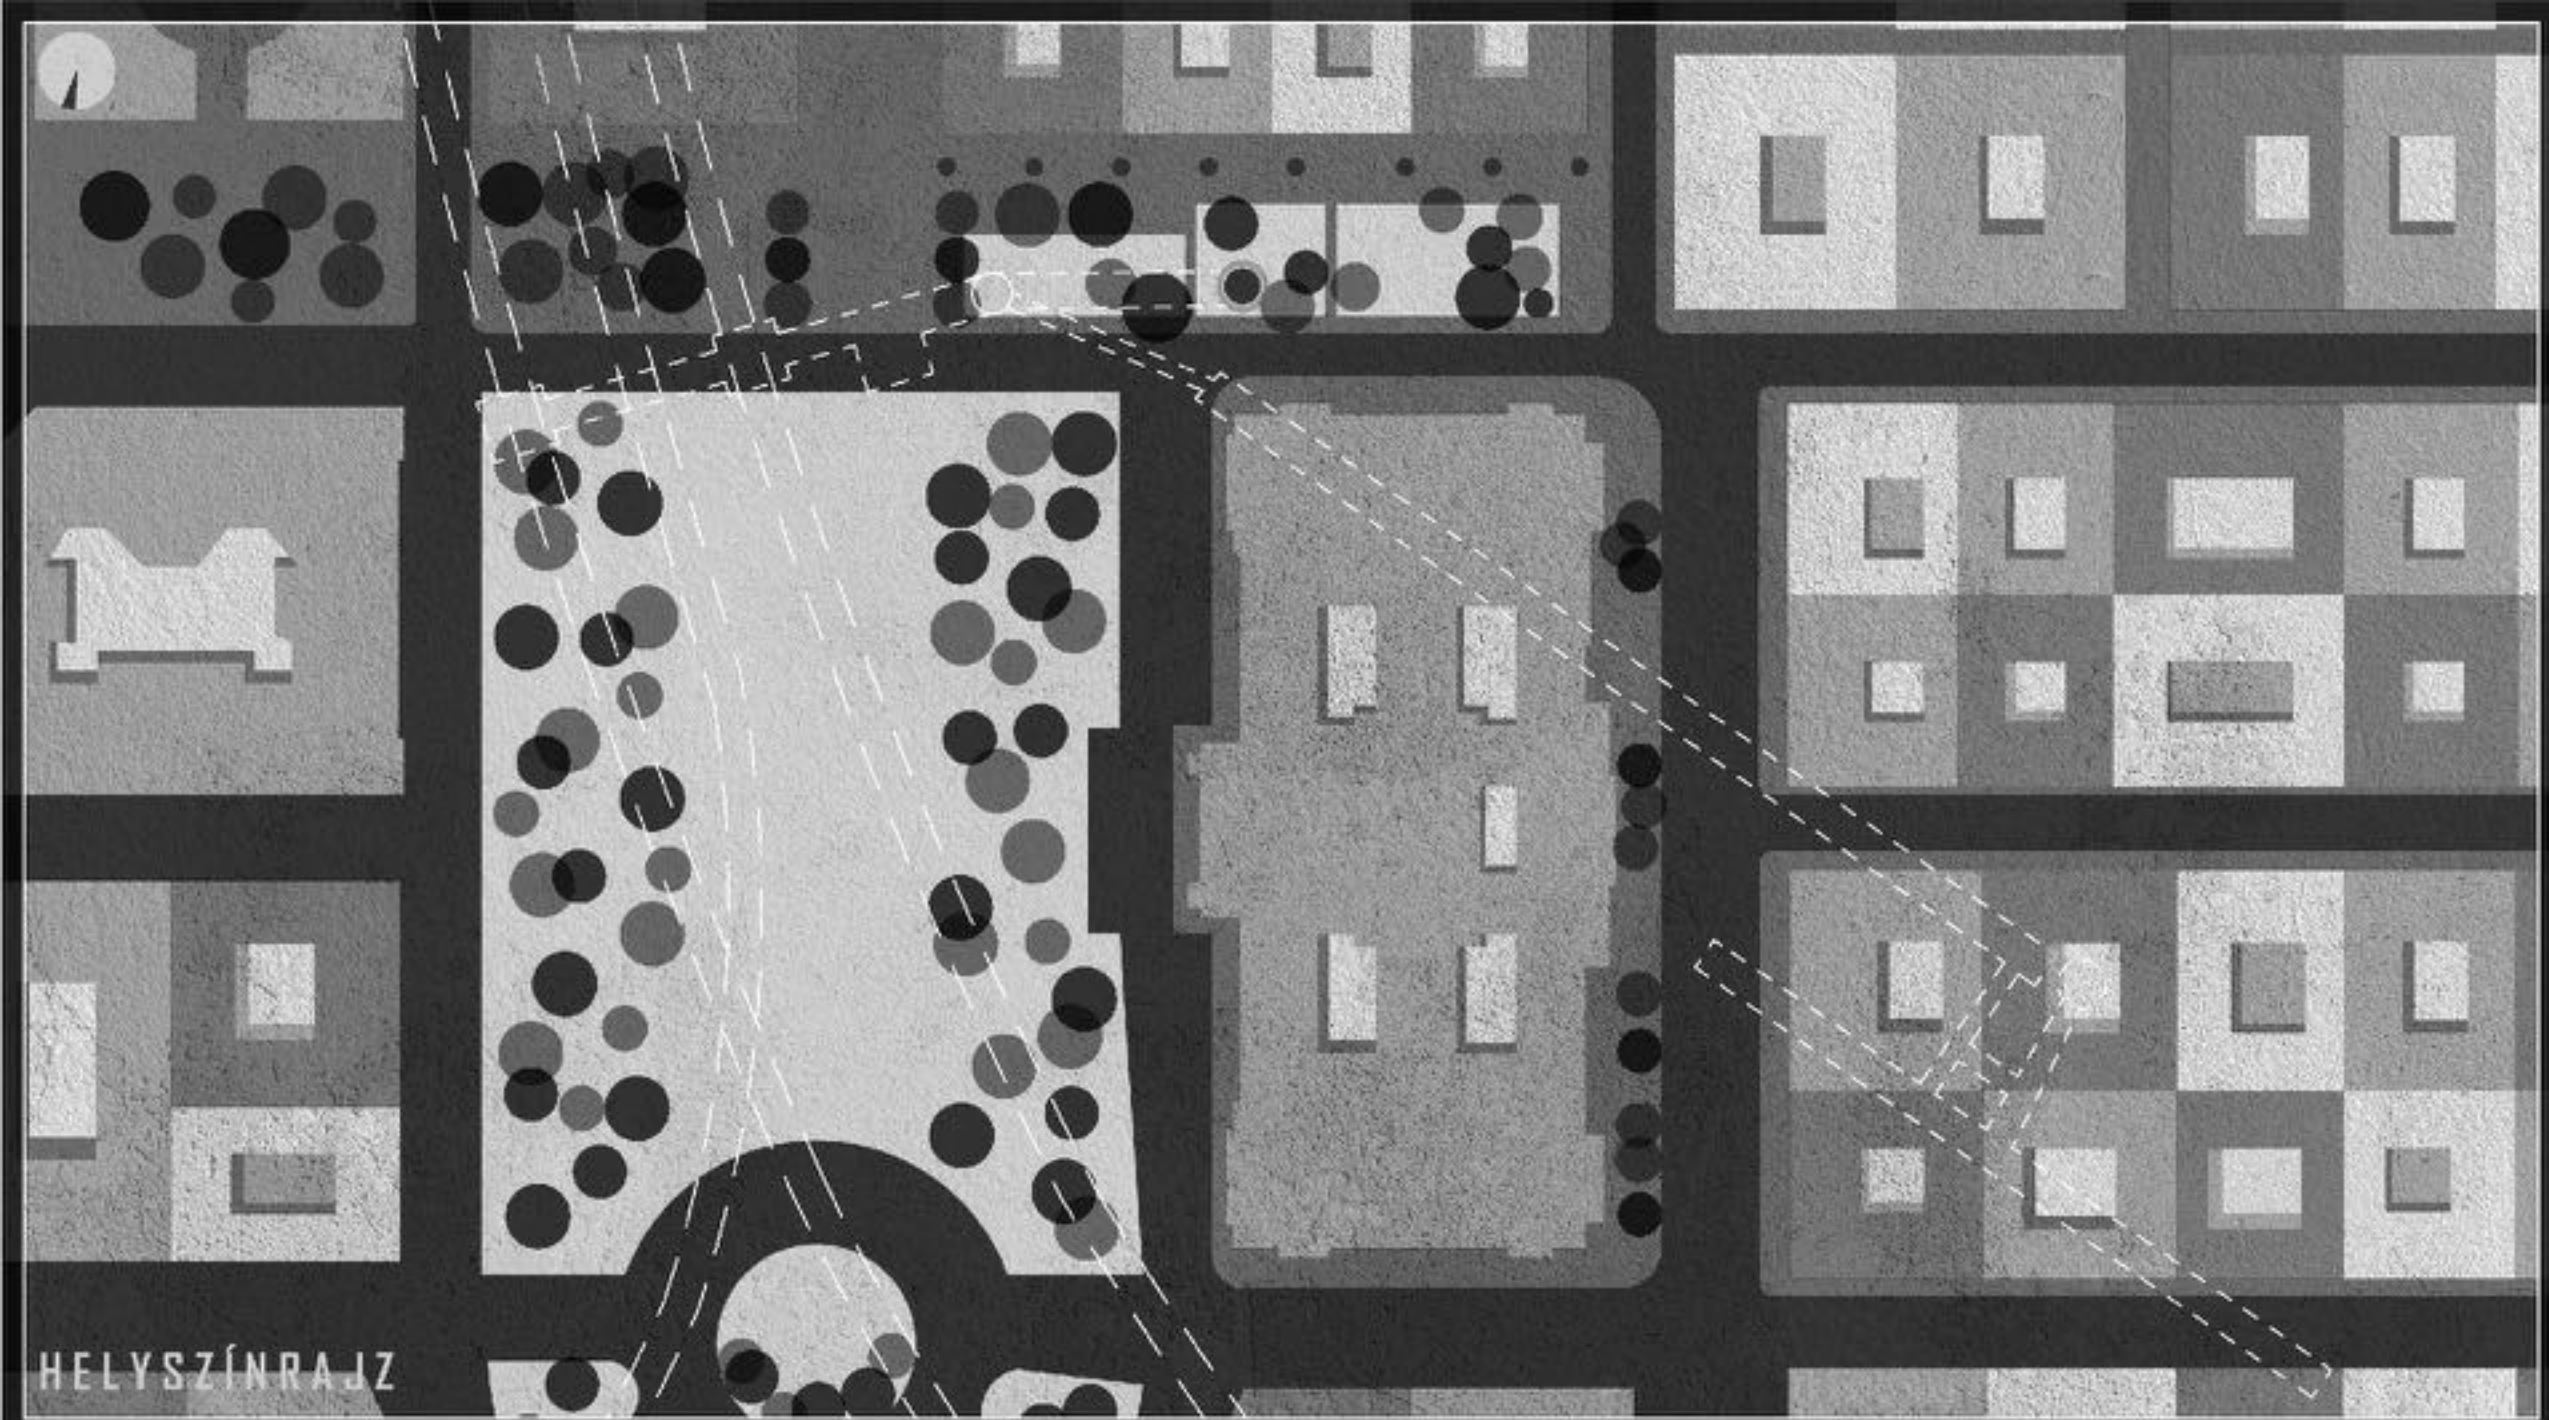

UNDERGROUND

HELYSZÍNRAJZ

HELYSZÍNRAJZ

HELYSZÍNRAJZ

SZABADSÁGTÉRI  
FŐSZELLŐZŐ

M2 METRÓ  
ALAGÚT

STEINDL IMRE  
UTCA 12

KULTURÁLIS  
ESEMÉNYEK

HELYSZÍNRAJZ

● A HAZATÉRÉS TEMPLOMA

FŐSZELLŐ

● SZABADSÁG

● TŐZSDEPA  
LOTA

HELYSZÍN

KONCEPCIÓTERV

# CAMERA OBSCURA

KONCEPCIÓTERV

KONCEPCIÓTERV

KONCEPCIÓTERV

An abstract architectural site plan or floor plan rendered in a monochromatic, high-contrast style. The design features a central white, angular shape resembling a stylized roof or a specific room layout, set against a dark grey background. This central element is surrounded by various geometric forms: a horizontal grey bar to its right, a vertical grey bar on the far right, and several grey rectangular blocks at the bottom. Numerous black circles of varying sizes are scattered throughout the composition, some overlapping the white shape and others placed in the surrounding grey areas. The overall aesthetic is minimalist and geometric, typical of modern architectural visualization.