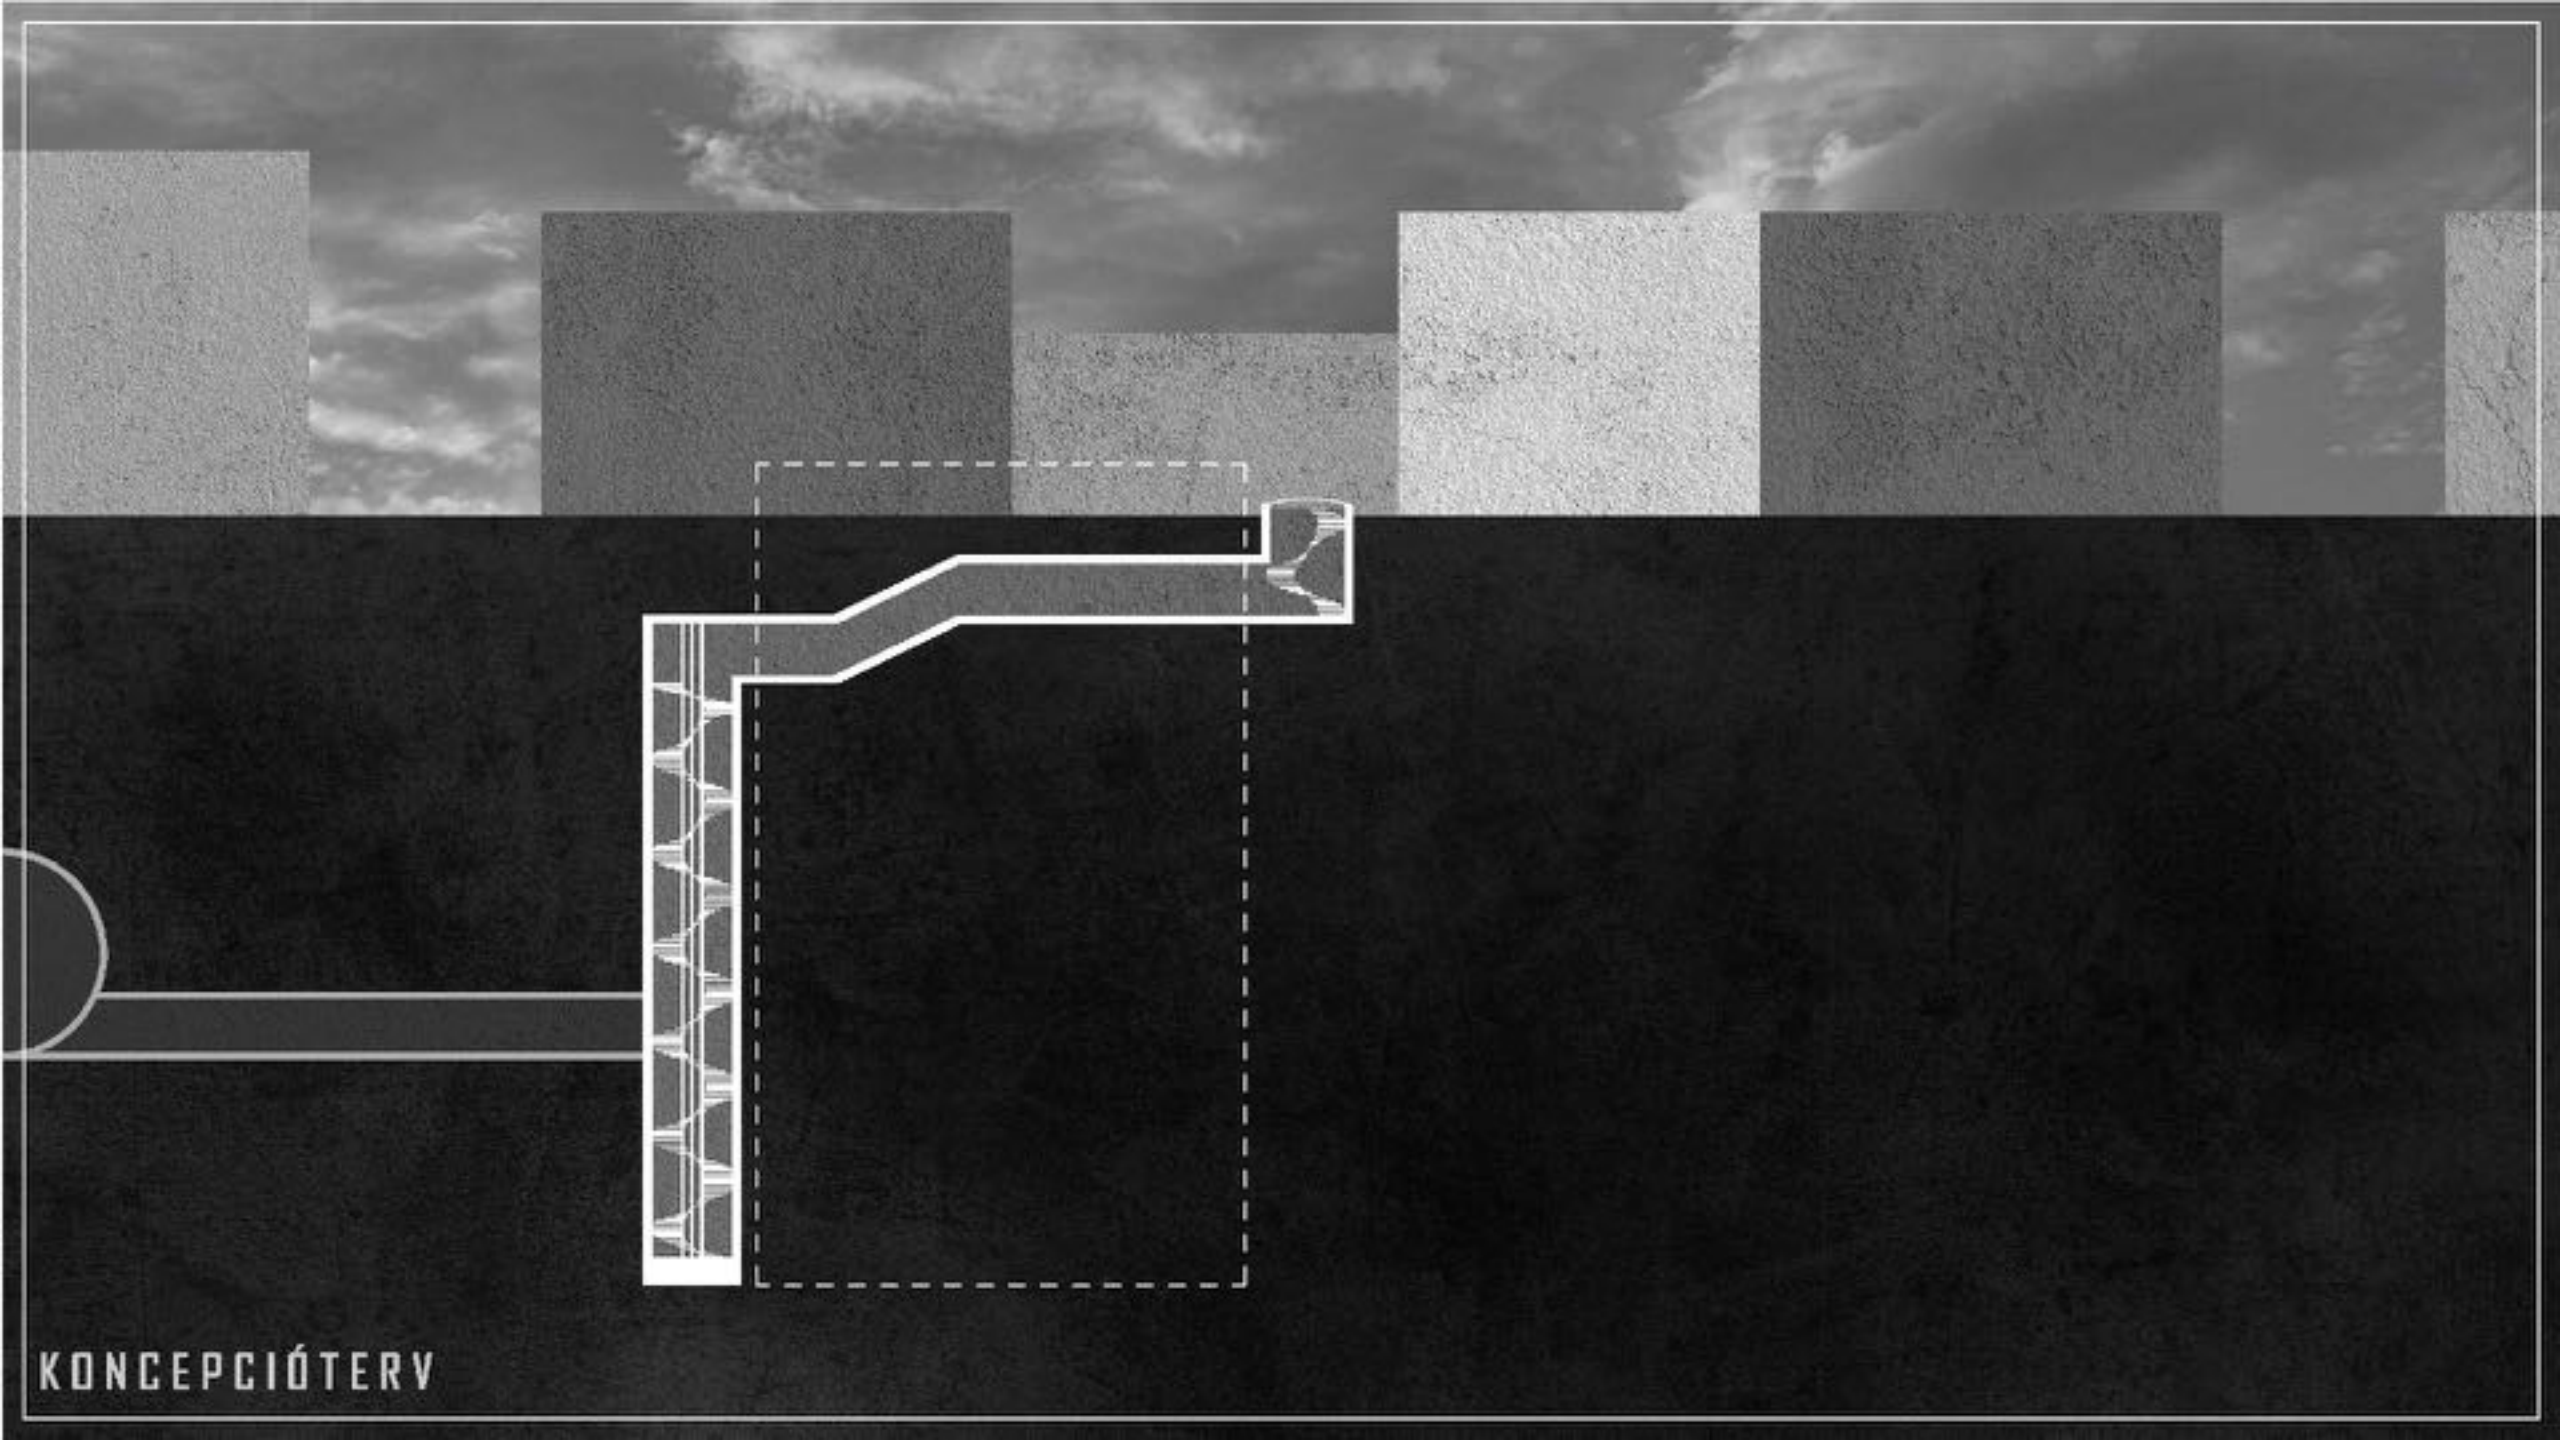

KULTURÁLIS  
ESEMÉNYEK

HELYSZÍNRAJZ

● A HAZATÉRÉS TEMPLOMA

FŐSZELLŐ

● SZABADSÁG

● TŐZSDEPA  
LOTA

HELYSZÍN

KONCEPCIÓTERV

# CAMERA OBSCURA

KONCEPCIÓTERV

KONCEPCIÓTERV

KONCEPCIÓTERV

An abstract architectural site plan or floor plan rendered in a monochromatic, high-contrast style. The design features a central white, angular shape resembling a stylized roof or a specific room layout, set against a dark grey background. This central element is surrounded by various geometric forms: a horizontal grey bar to its right, a vertical grey bar on the far right, and several grey rectangular blocks at the bottom. Numerous black circles of varying sizes are scattered throughout the composition, some overlapping the white shape and others placed in the surrounding grey areas. The overall aesthetic is minimalist and geometric, typical of modern architectural visualization.