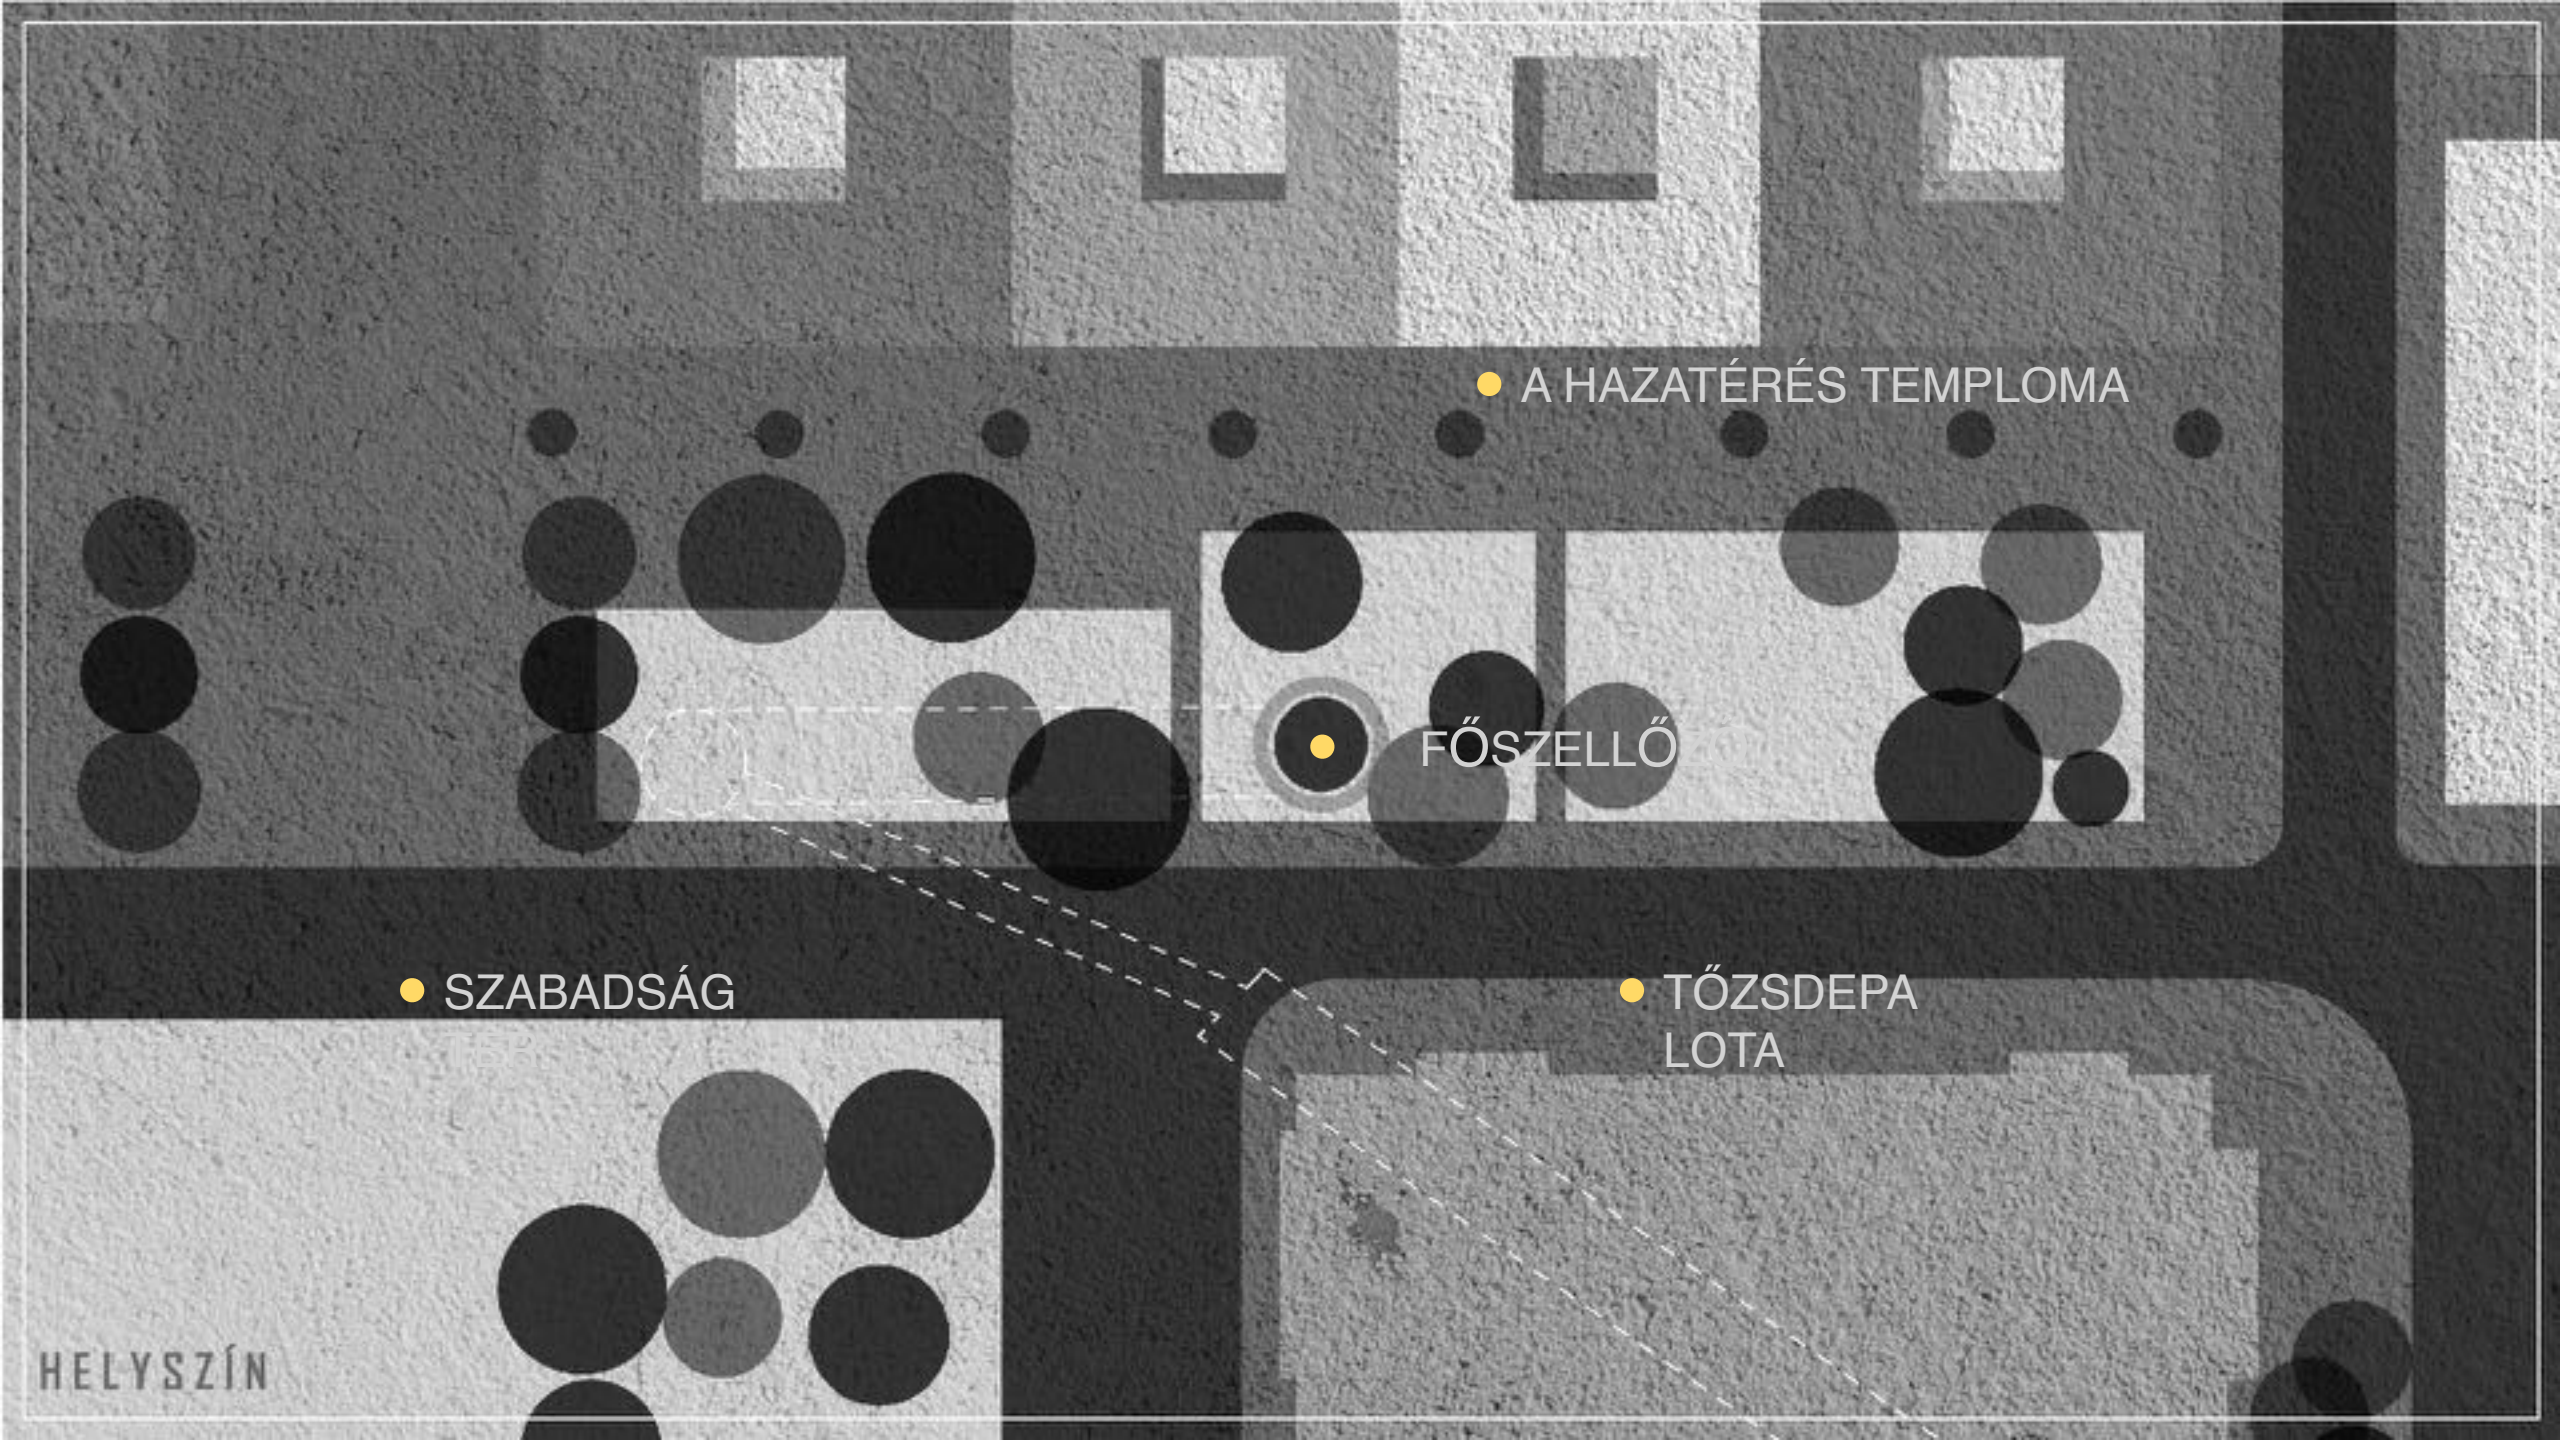

KULTURÁLIS  
ESEMÉNYEK

HELYSZÍNRAJZ

● A HAZATÉRÉS TEMPLOMA

FŐSZELLŐ

● SZABADSÁG

● TŐZSDEPA  
LOTA

HELYSZÍN

KONCEPCIÓTERV

# CAMERA OBSCURA

KONCEPCIÓTERV

KONCEPCIÓTERV

KONCEPCIÓTERV

An abstract architectural site plan or floor plan rendered in a monochromatic, high-contrast style. The design features a central white, angular shape resembling a stylized roof or a specific room layout, set against a dark grey background. This central element is surrounded by various geometric forms: a horizontal grey bar to its right, a vertical grey bar on the far right, and several grey rectangular blocks at the bottom. Numerous black circles of varying sizes are scattered throughout the composition, some overlapping the white shape and others placed in the surrounding grey areas. The overall aesthetic is minimalist and geometric, typical of modern architectural visualization.

HELYSZÍNRAJZ

"A" HOMLOKZAT

MOSDÓK/  
RAKTÁRAK

CAMERA  
OBSCURA

RÉGI LEJÁRAT

BEJÁRAT

LIFT

RÁMPA