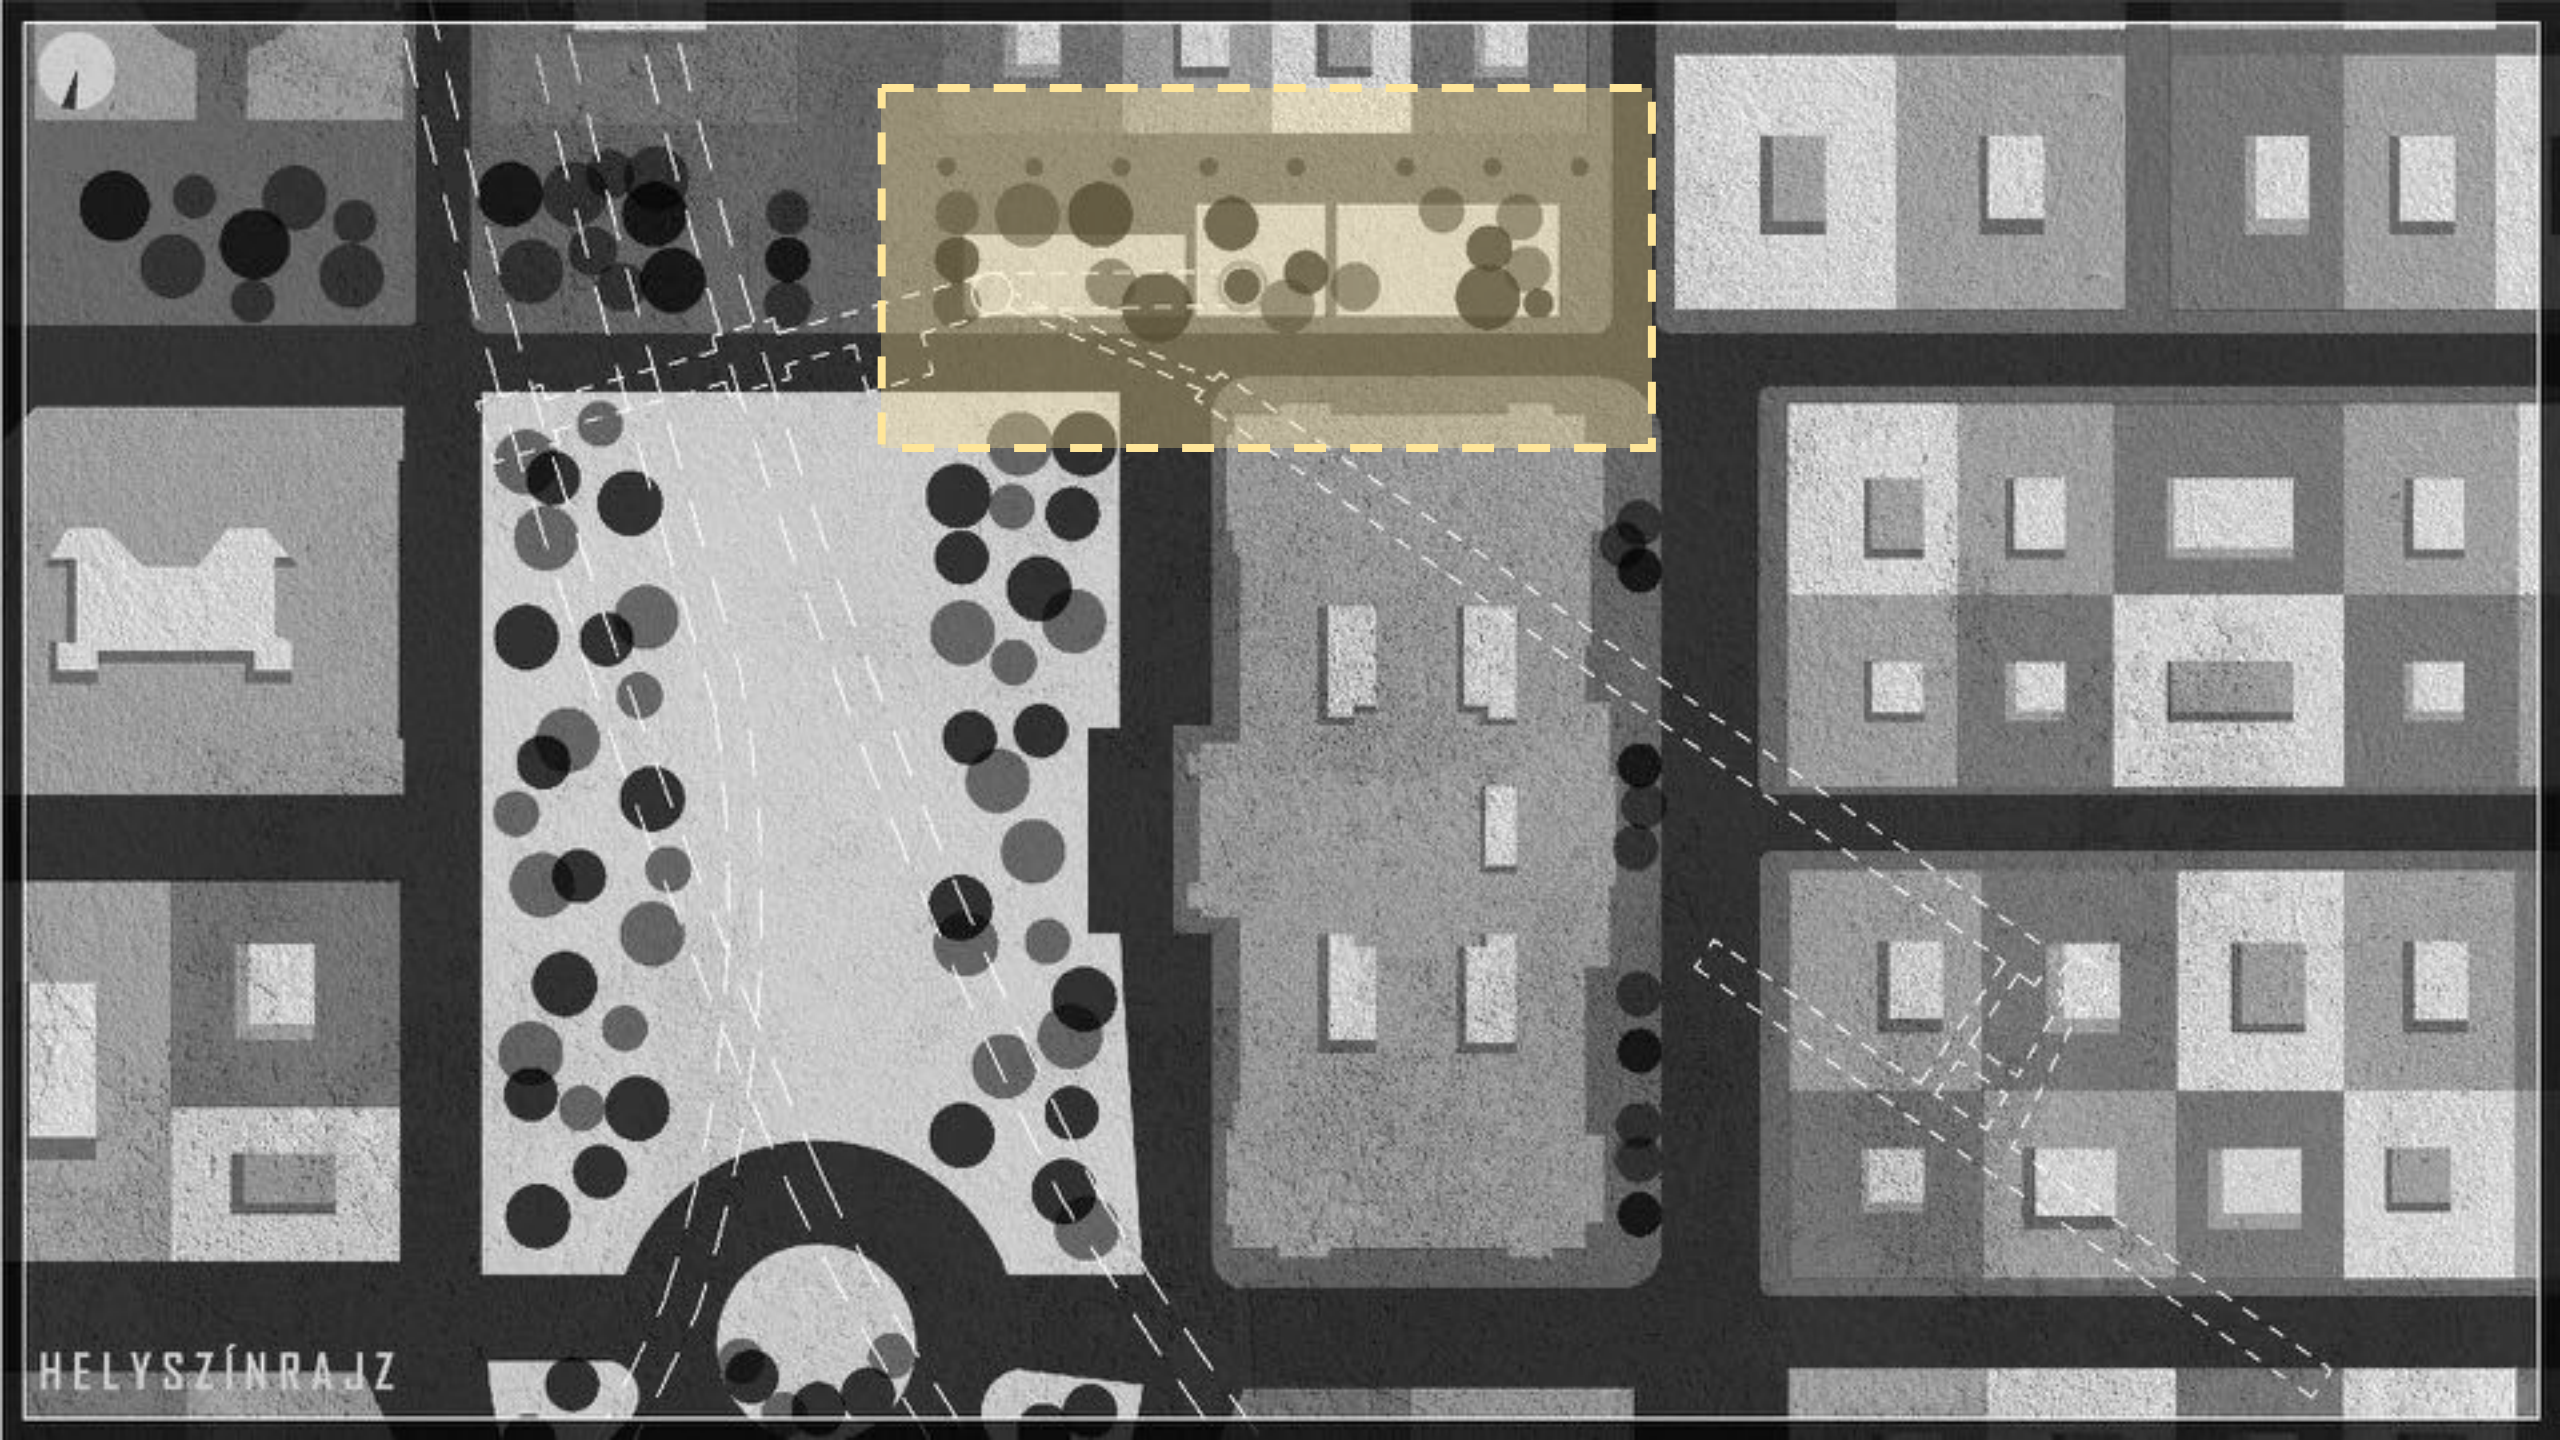

# INDÍTTATÁS \_CÉL

ÉPÍTÉSZETI  
FOTOGRÁFIA

ANALÓG FOTÓS  
KÖZPONT

SÖTÉT  
TEREK

F.4  
OBJEKT  
UM

MEGISMERÉS\_F  
ELISMERÉS

TÉRÉLMÉNY\_AT  
MOSZFÉRA

BEMUTATÁS\_H  
ASZNÁLAT

KULTURÁLIS  
ESEMÉNYEK

HELYSZÍNRAJZ

● A HAZATÉRÉS TEMPLOMA

FŐSZELLŐ

● SZABADSÁG

● TŐZSDEPA  
LOTA

HELYSZÍN

KONCEPCIÓTERV

# CAMERA OBSCURA

KONCEPCIÓTERV

KONCEPCIÓTERV

KONCEPCIÓTERV

An abstract architectural site plan or floor plan rendered in a monochromatic, high-contrast style. The design features a central white, angular shape resembling a stylized roof or a specific room layout, set against a dark grey background. This central element is surrounded by various geometric forms: a horizontal grey bar to its right, a vertical grey bar on the far right, and several grey rectangular blocks at the bottom. Numerous black circles of varying sizes are scattered throughout the composition, some overlapping the white shape and others placed in the surrounding grey areas. The overall aesthetic is minimalist and geometric, typical of modern architectural visualization.