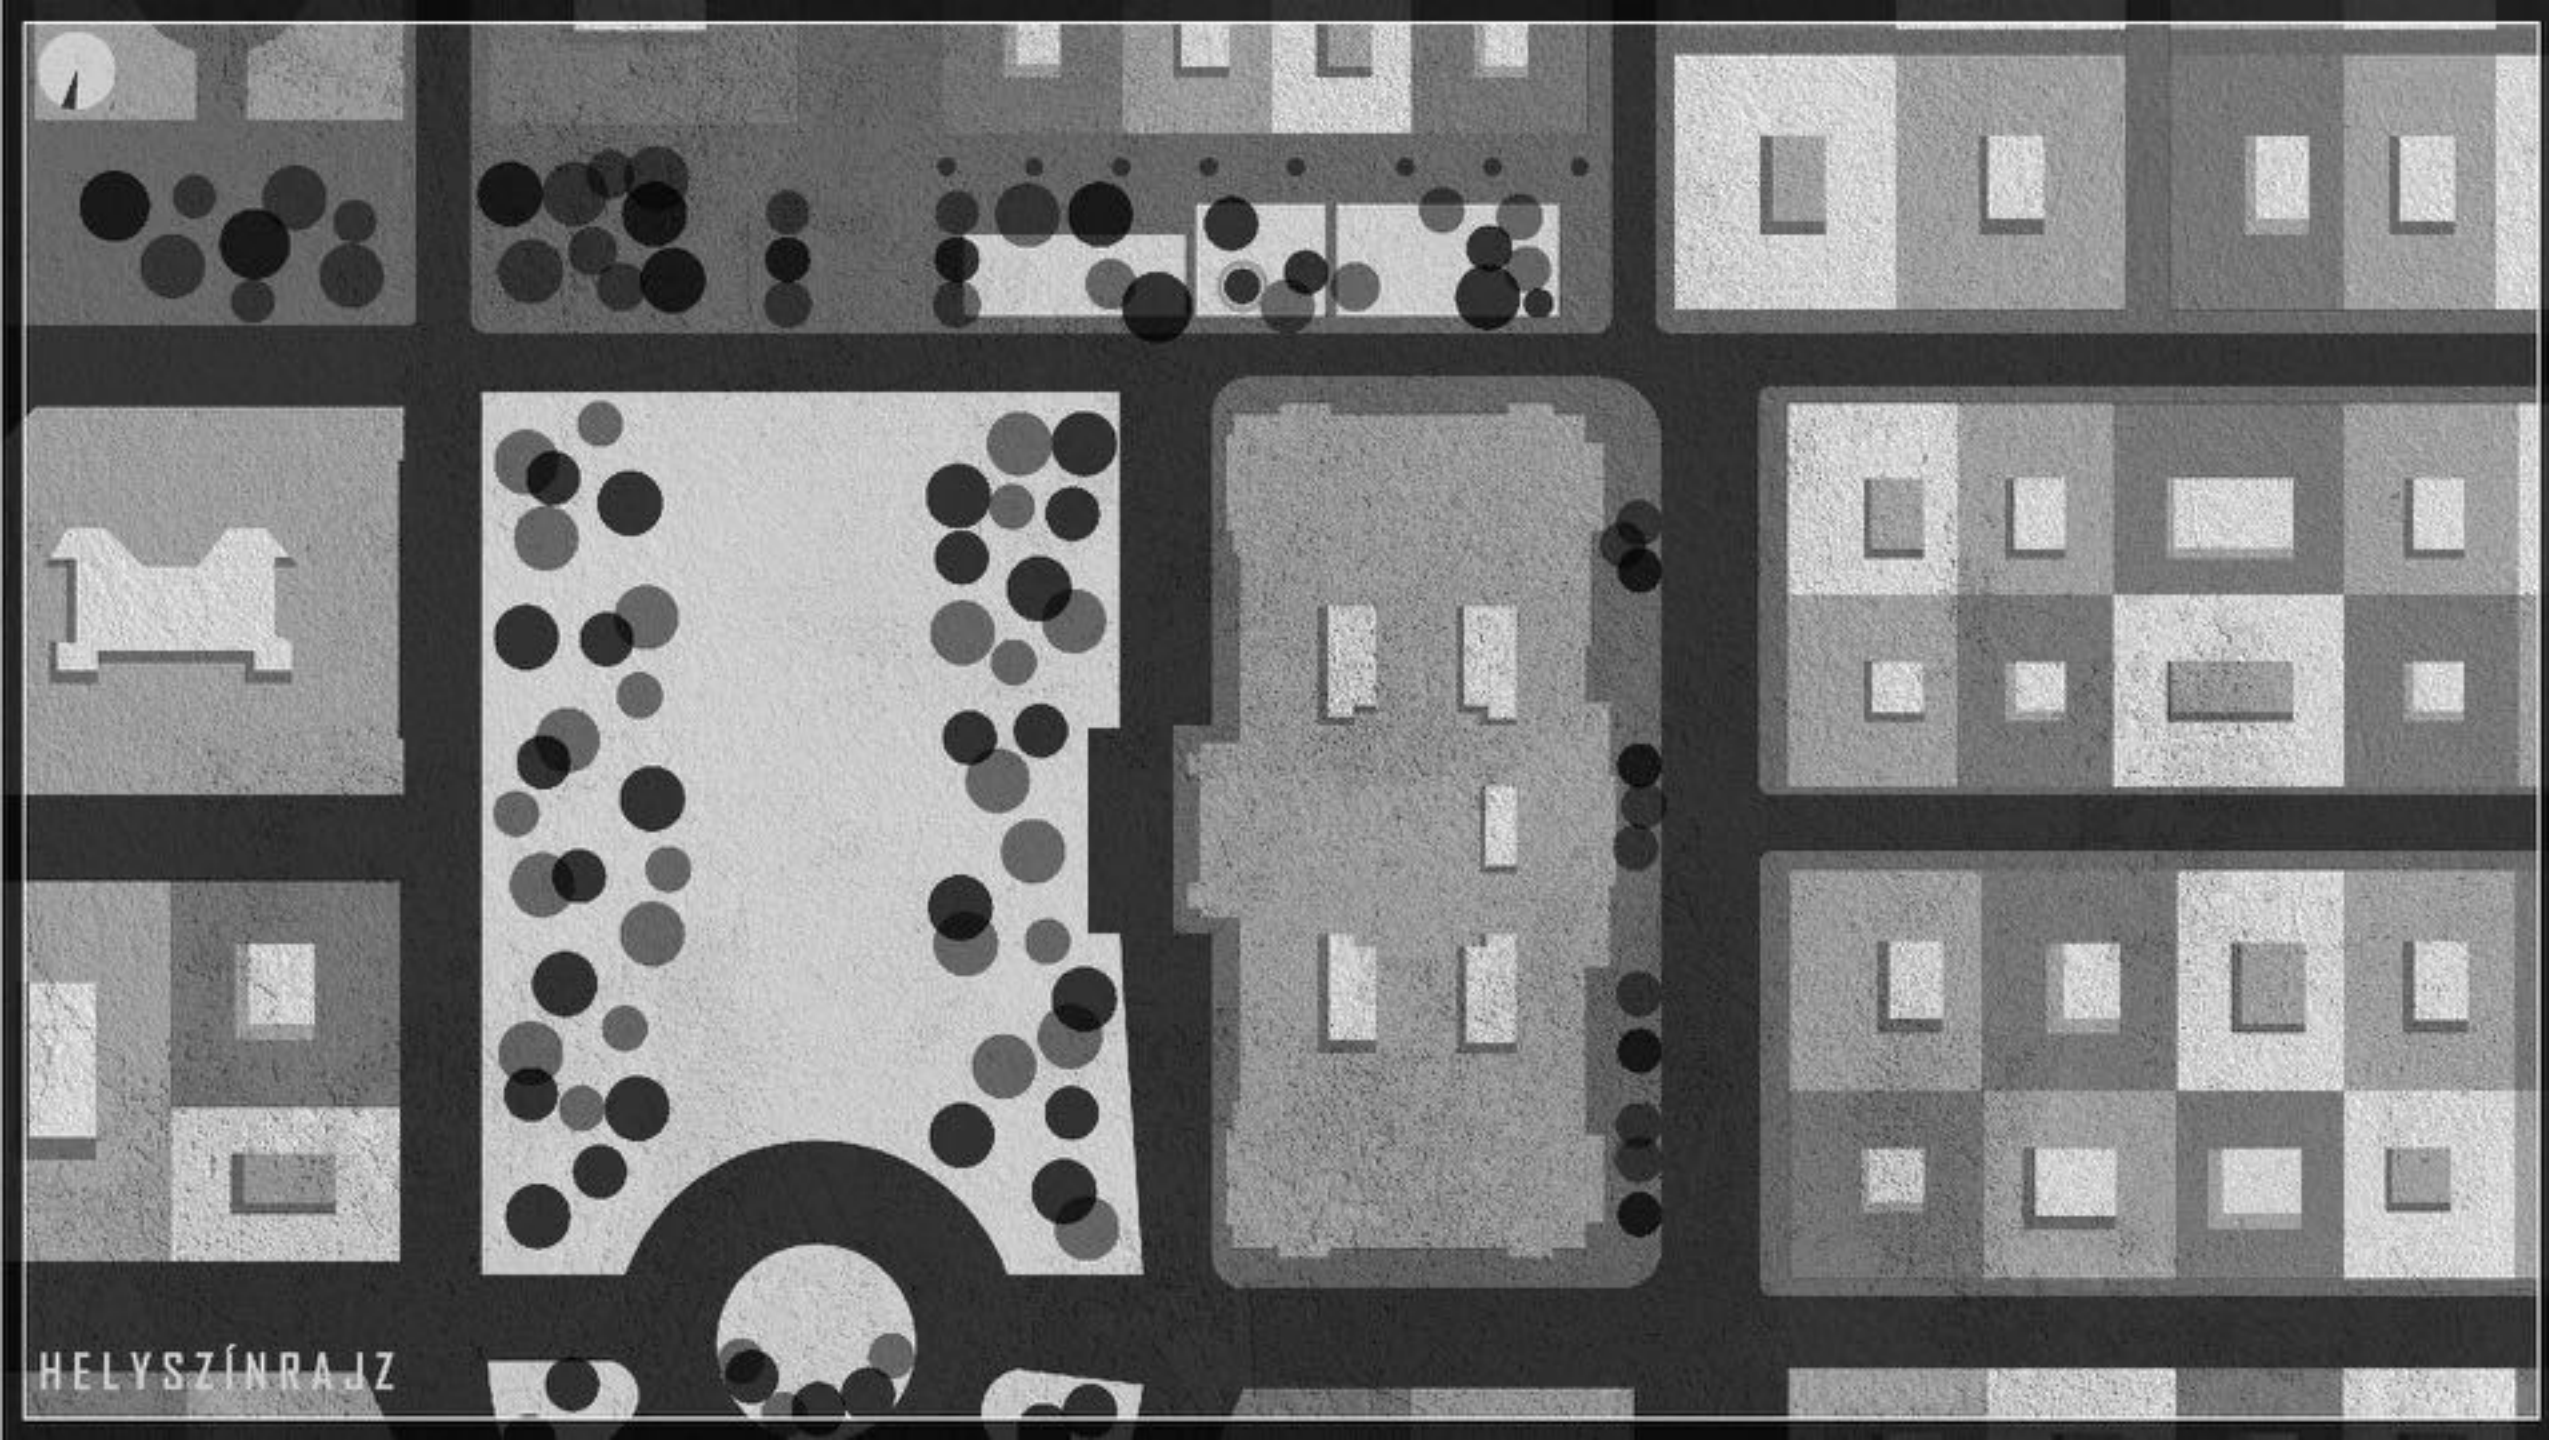

HELYSZÍNRAJZ