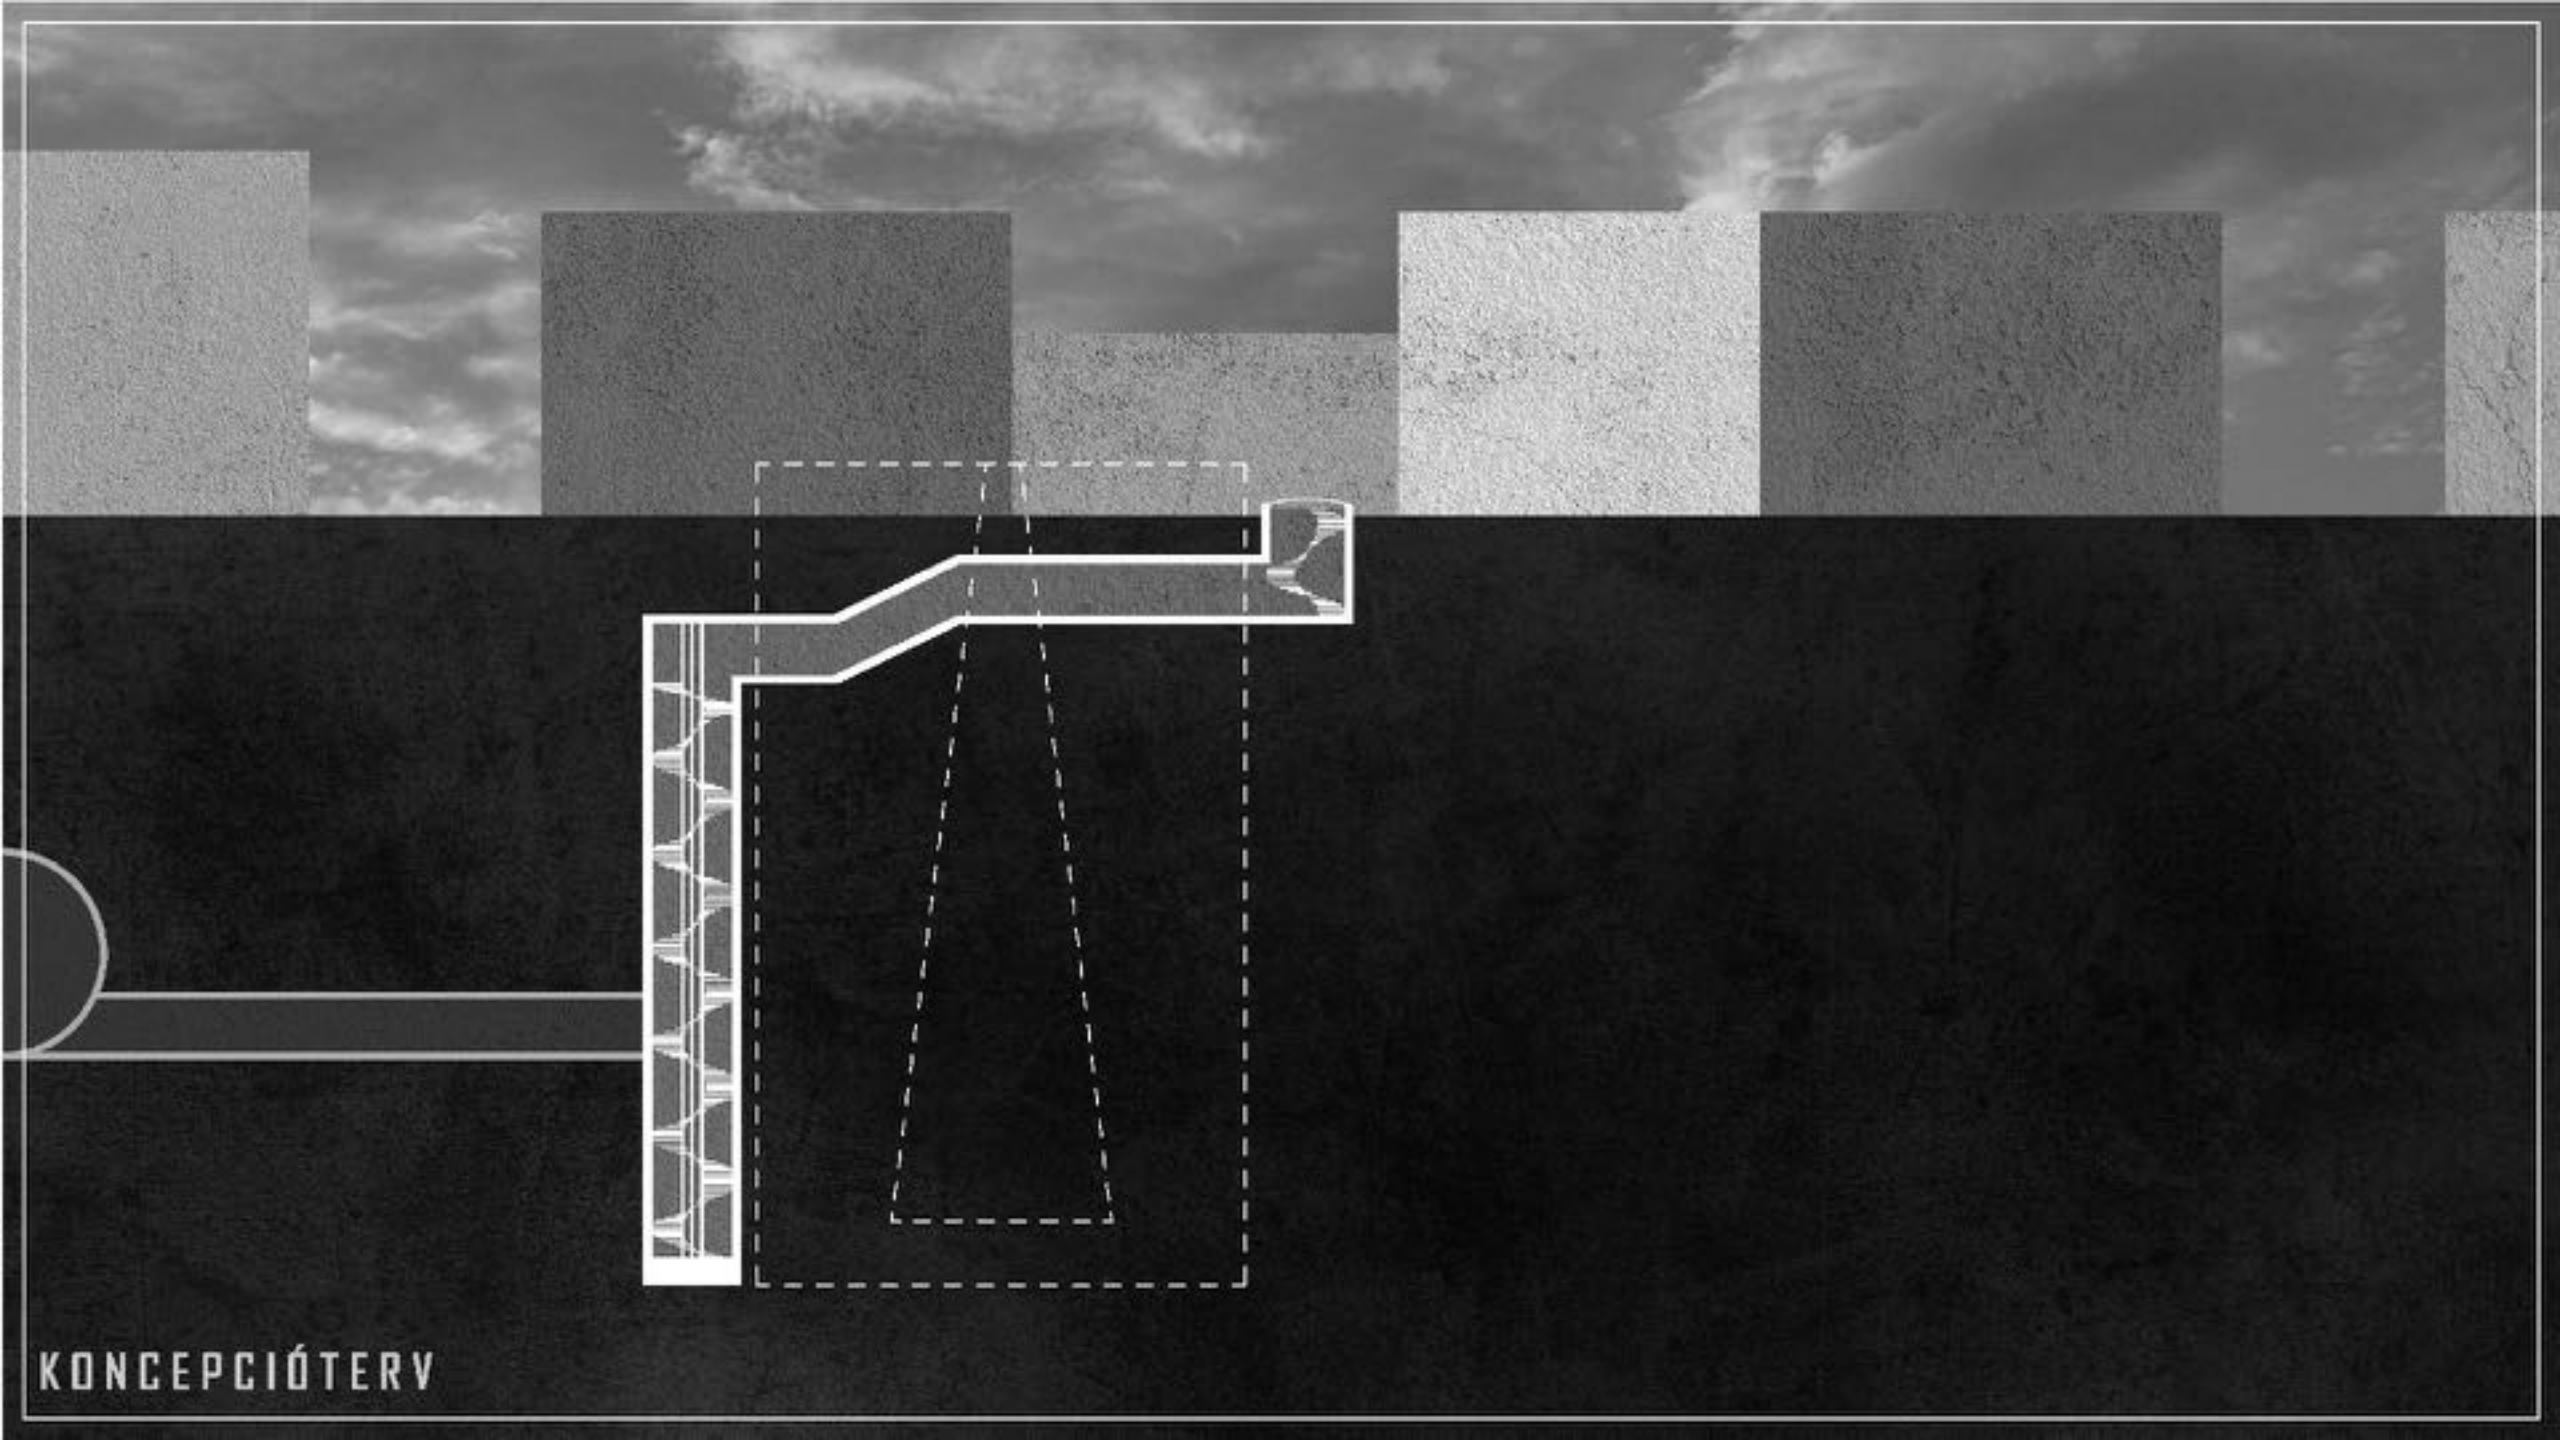

# CAMERA OBSCURA

KONCEPCIÓTERV

KONCEPCIÓTERV

KONCEPCIÓTERV

An abstract architectural site plan or floor plan rendered in a monochromatic, high-contrast style. The design features a central white, angular shape resembling a stylized roof or a specific room layout, set against a dark grey background. This central element is surrounded by various geometric forms: a horizontal grey bar to its right, a vertical grey bar on the far right, and several grey rectangular blocks at the bottom. Numerous black circles of varying sizes are scattered throughout the composition, some overlapping the white shape and others placed in the surrounding grey areas. The overall aesthetic is minimalist and geometric, typical of modern architectural visualization.