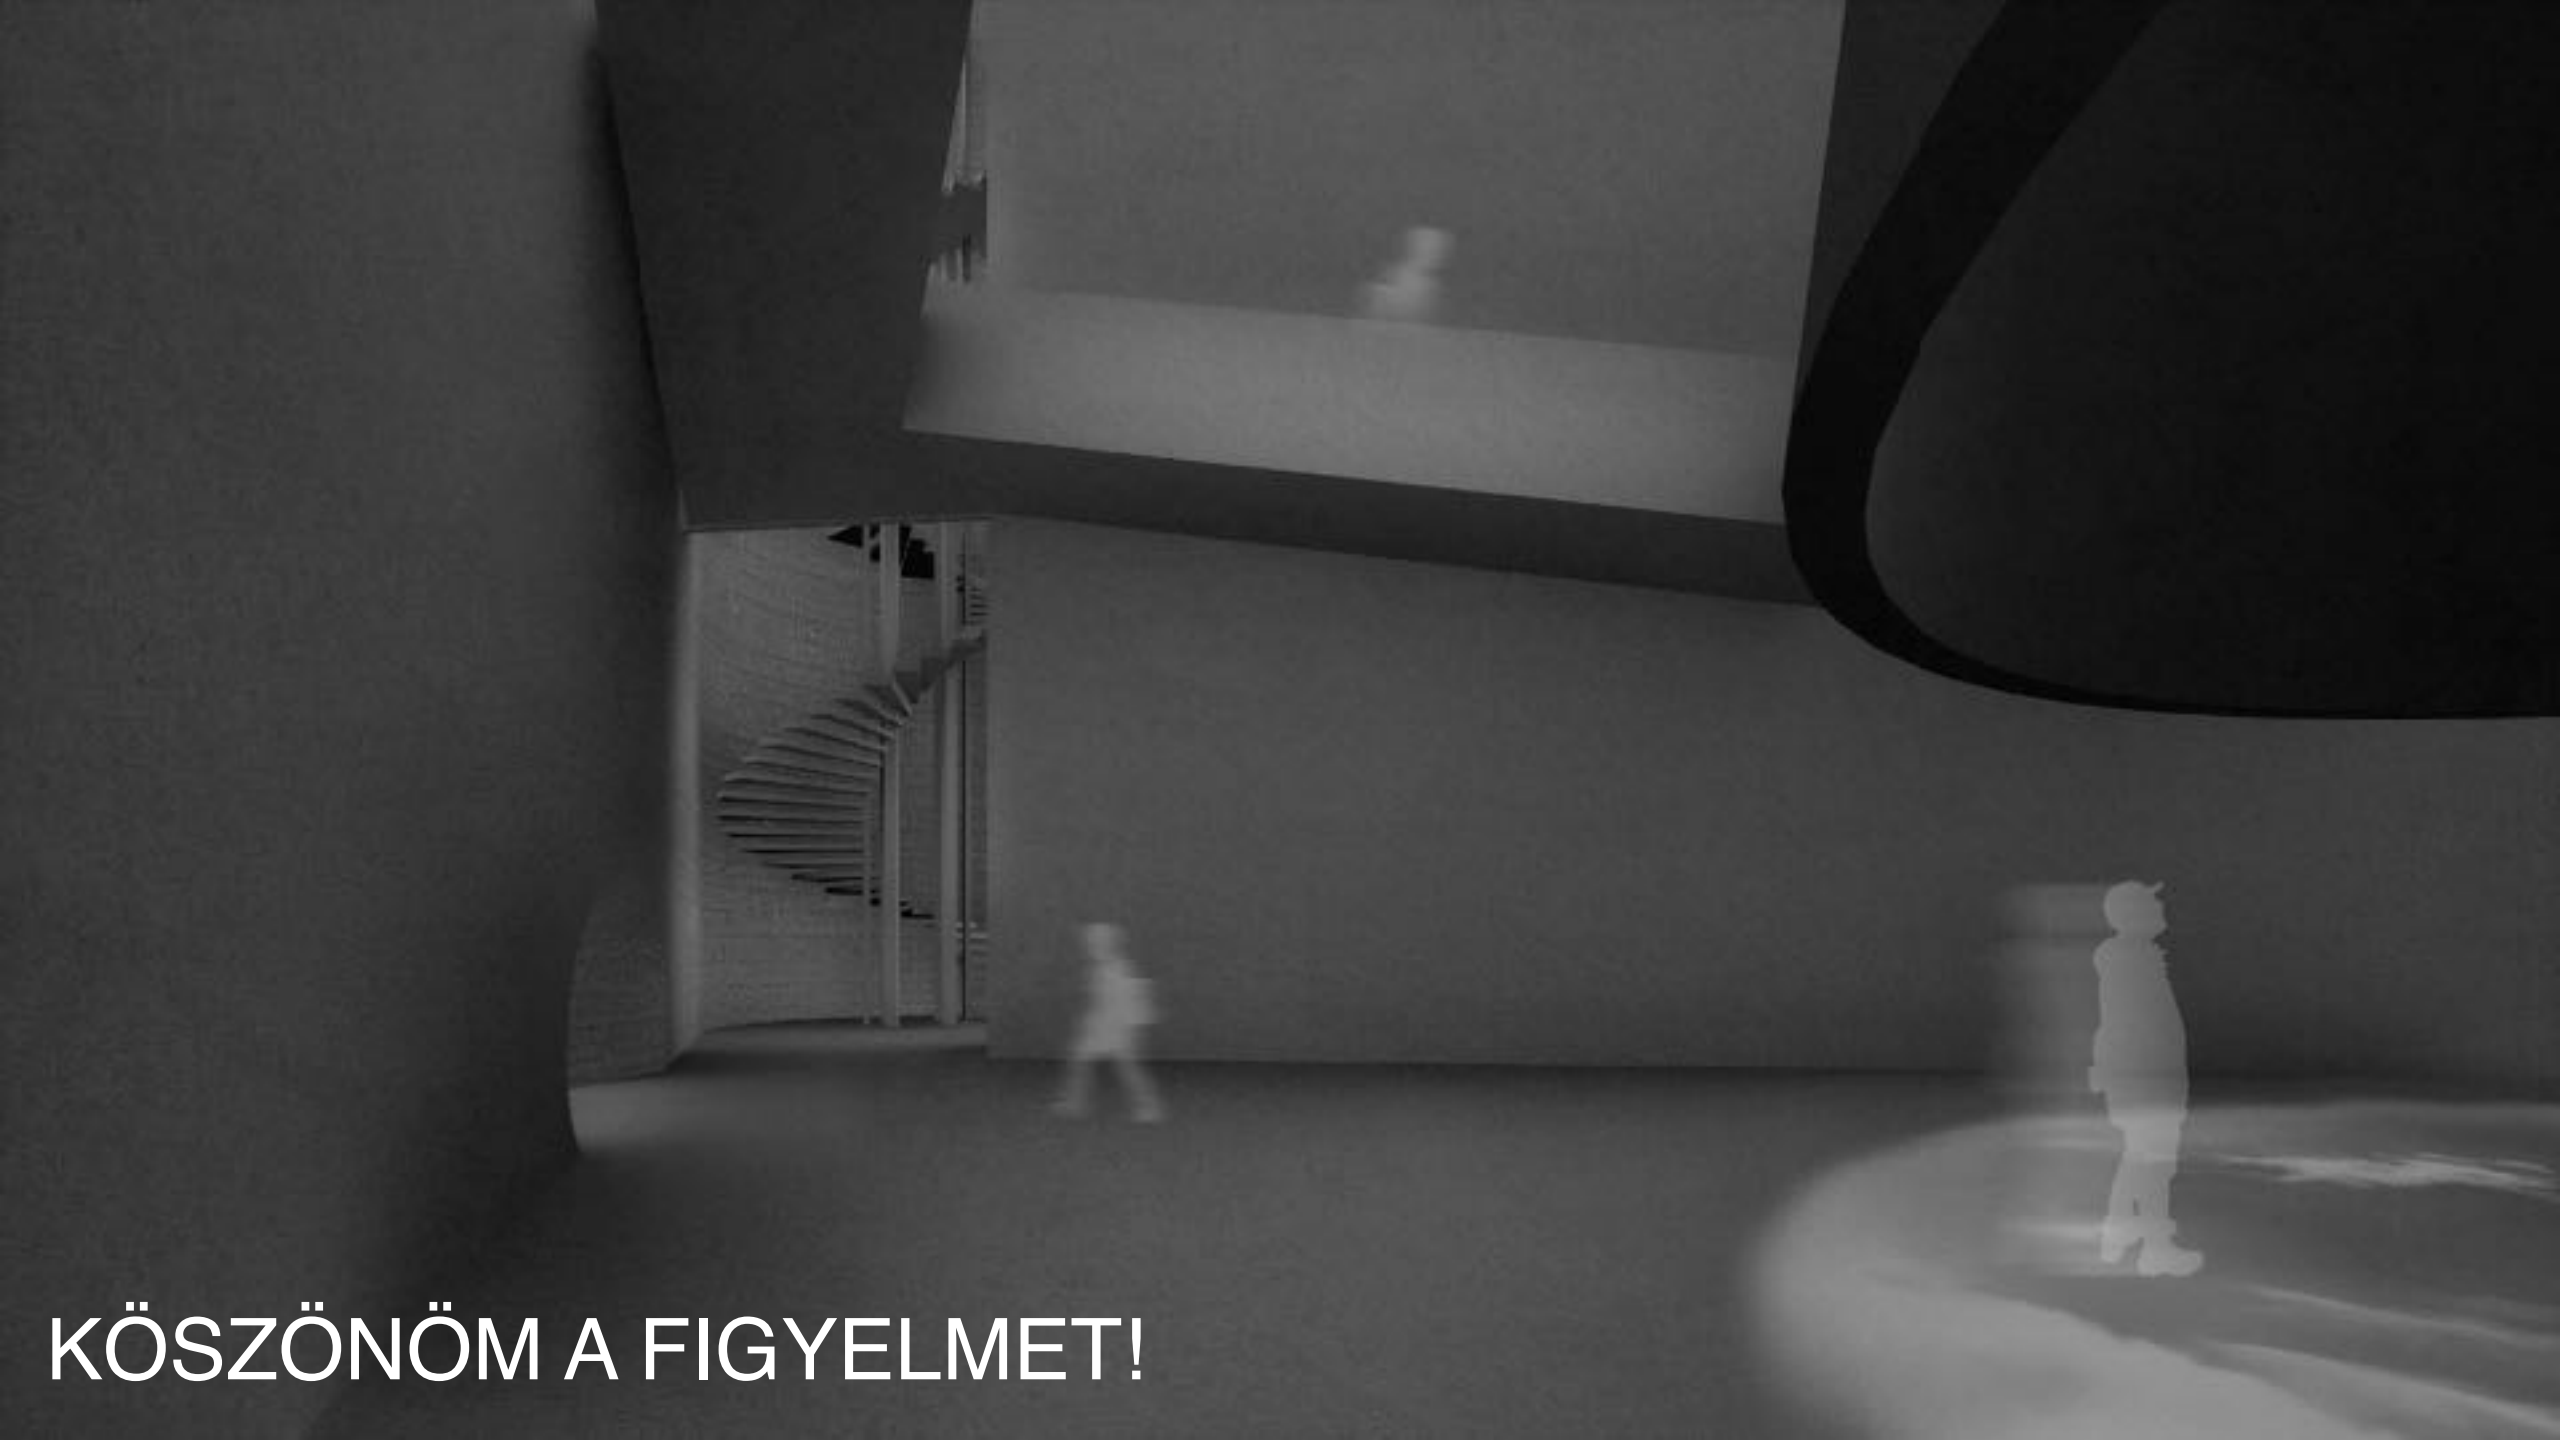

KÖSZÖNÖM A FIGYELMET!