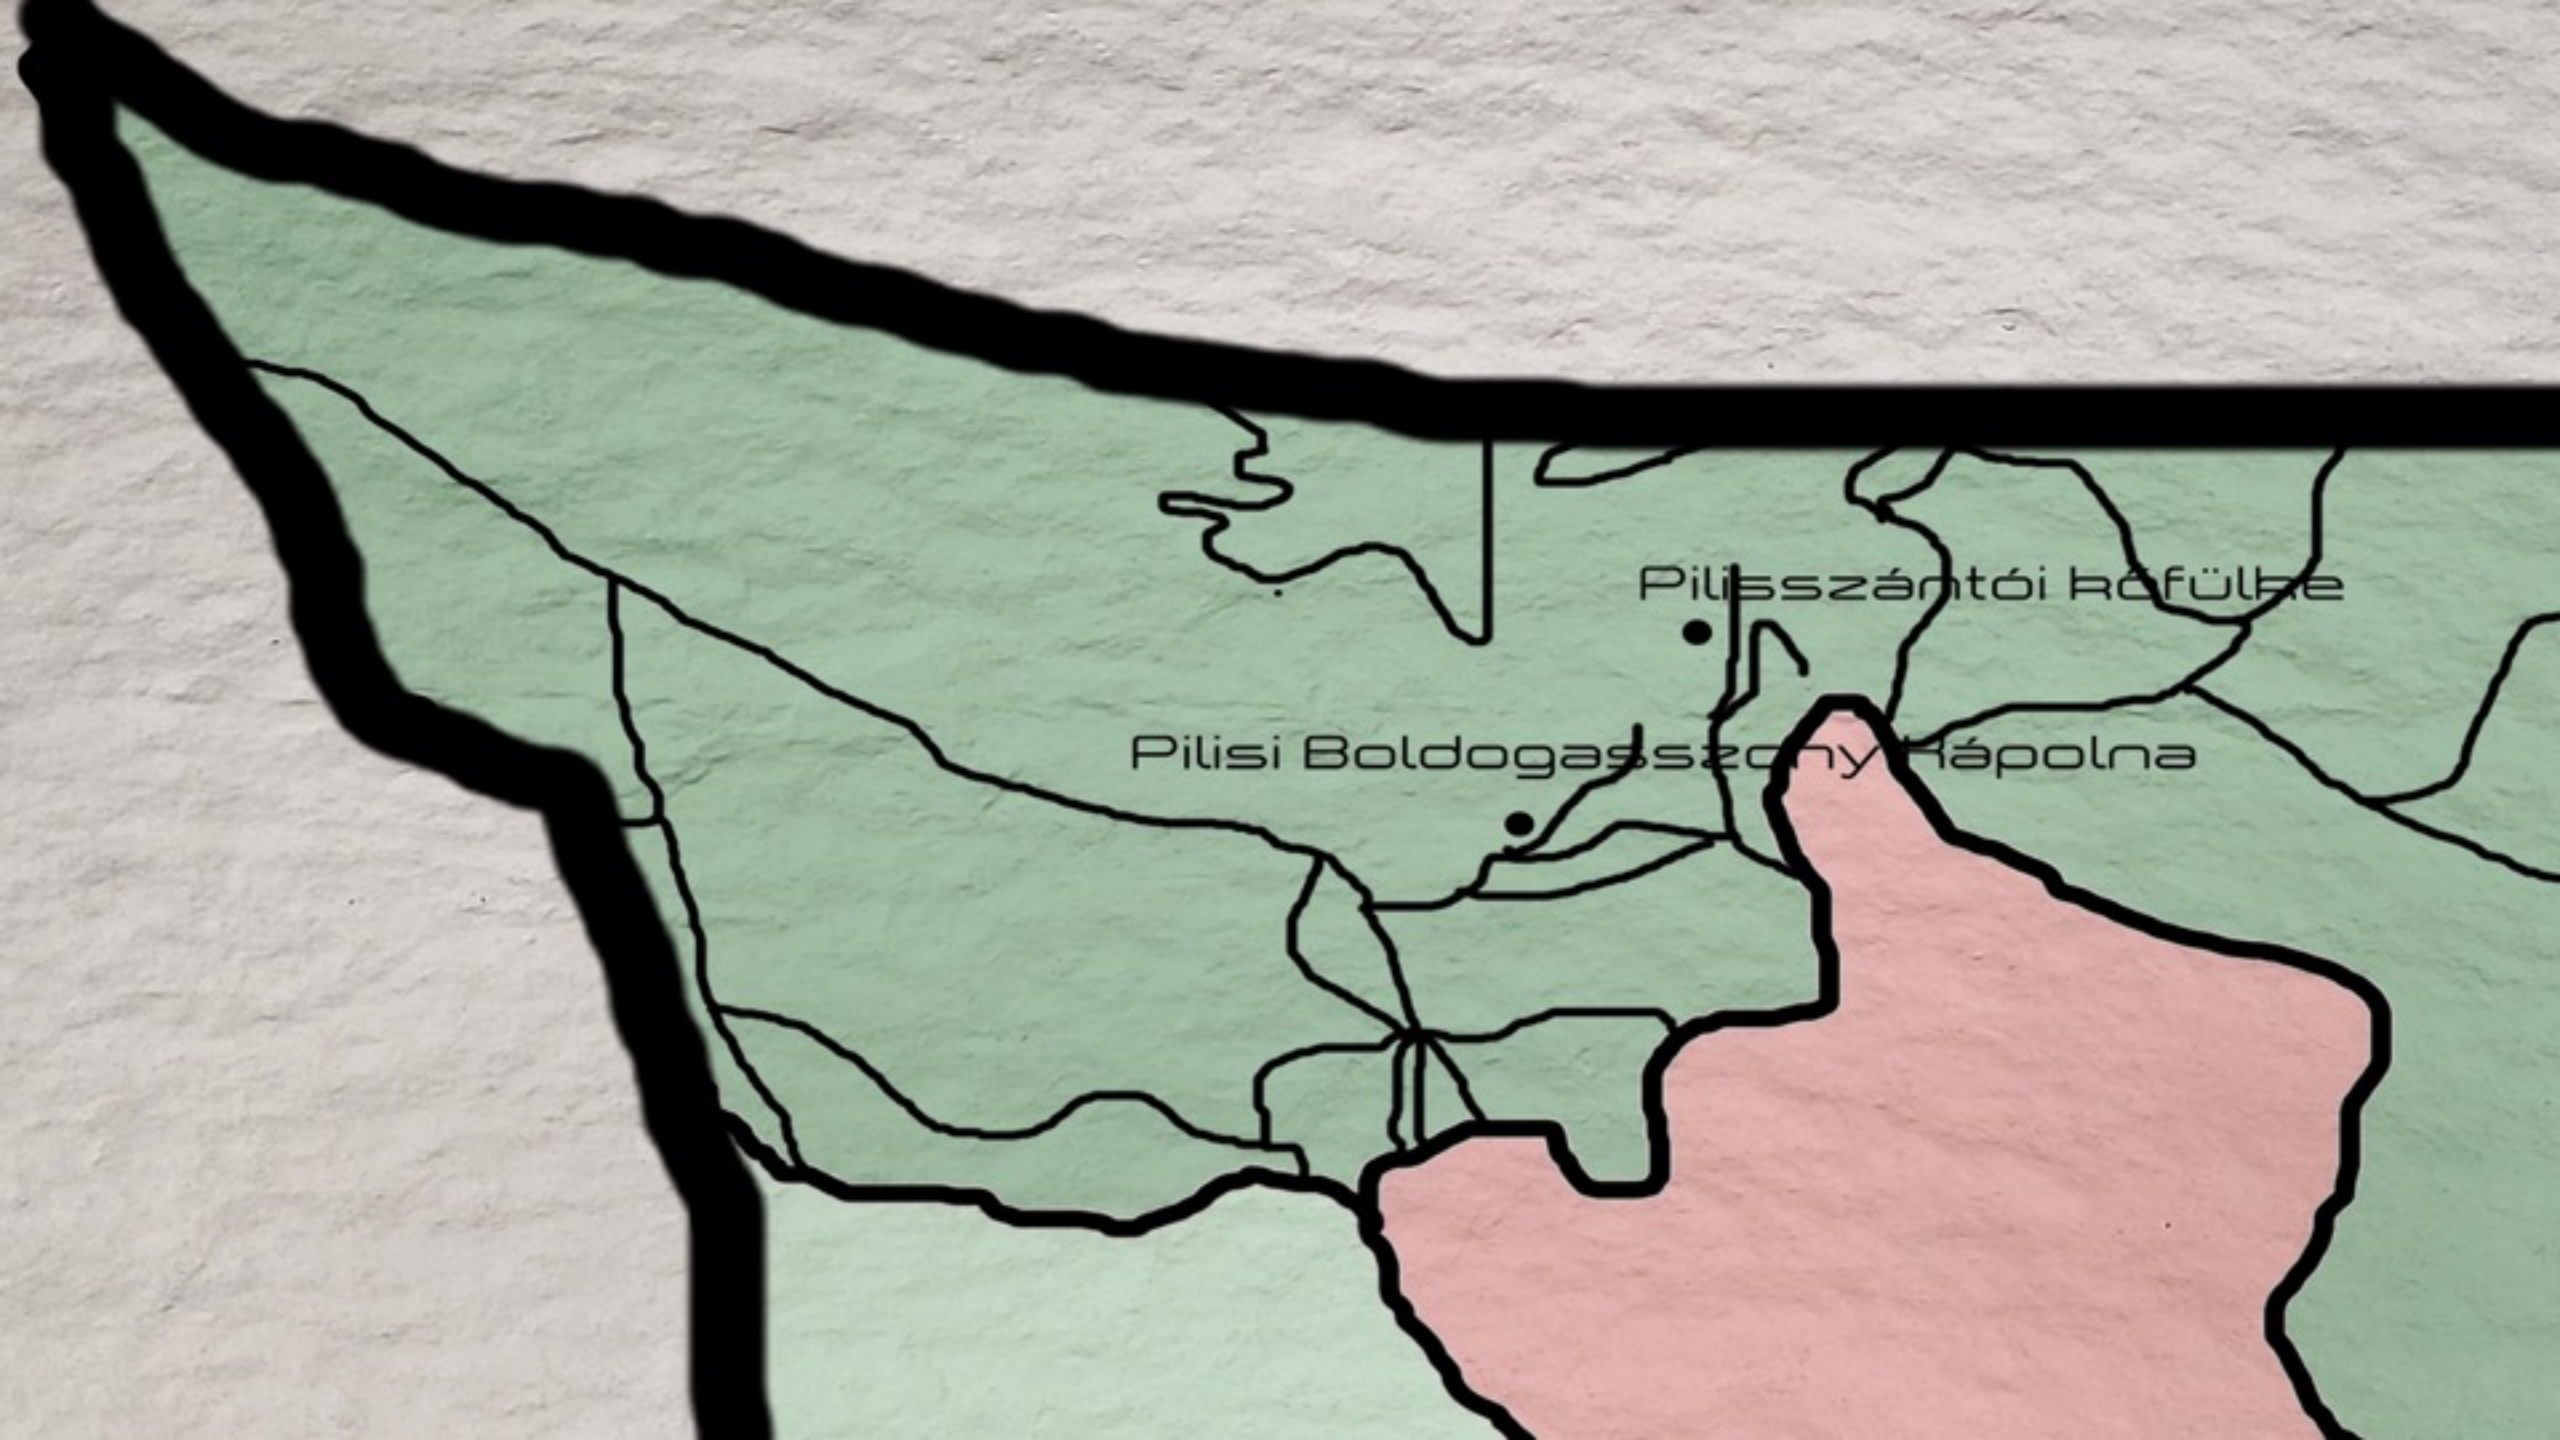

Tardos

Budakalász

Sóskút

Mennyháza

Pilisszántói kőfülke

Pilisszántói kőfülke

Pilisi Boldogasszony Kápolna

Mészköbánya

A hand-drawn map of the Pilis region in Hungary. The map is drawn on a light-colored, textured paper. It features a large green area representing the Pilis mountains, outlined with a thick black border. A pink area is shown in the bottom right corner, also outlined with a thick black border. Several black lines represent roads or paths. Three specific locations are marked with dots: a red dot for Mészköbánya, a black dot for Pilisi Boldogasszony Kápolna, and another black dot for Pilisszántói kőfülke. The text labels are in a simple, sans-serif font.