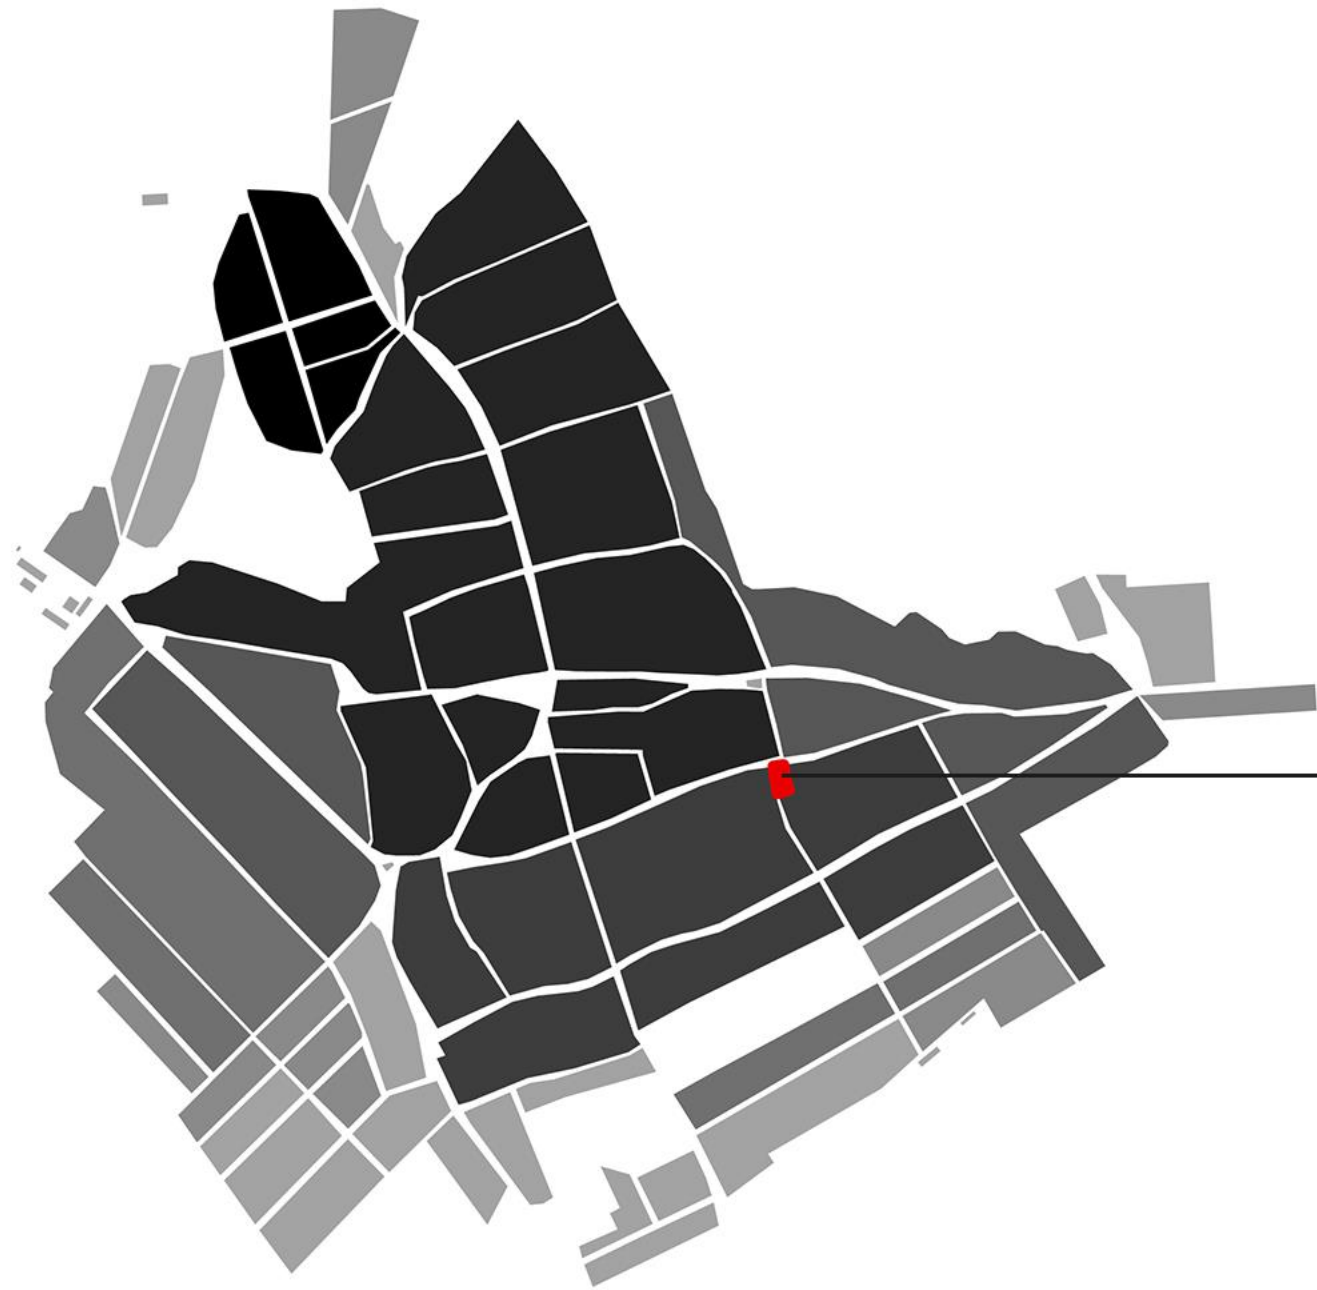

An aerial grayscale map of Hungary. Two red circles highlight specific locations. The larger circle is in the upper left quadrant, and the smaller circle is in the lower right quadrant. The text 'DEBRECEN' is positioned to the right of the larger circle, and 'LÉTAVÉRTES' is positioned to the right of the smaller circle.

**DEBRECEN**

**LÉTAVÉRTES**

NÉAΘA VIERITAE S

Debrecen

Vámospércs

Székelyhíd

Pocsaj

Magyar Léta

Magyar Léta

1750

I Bathyány utca 55

Debrecen

Vámospércs

Székelyhíd

Pocsaj