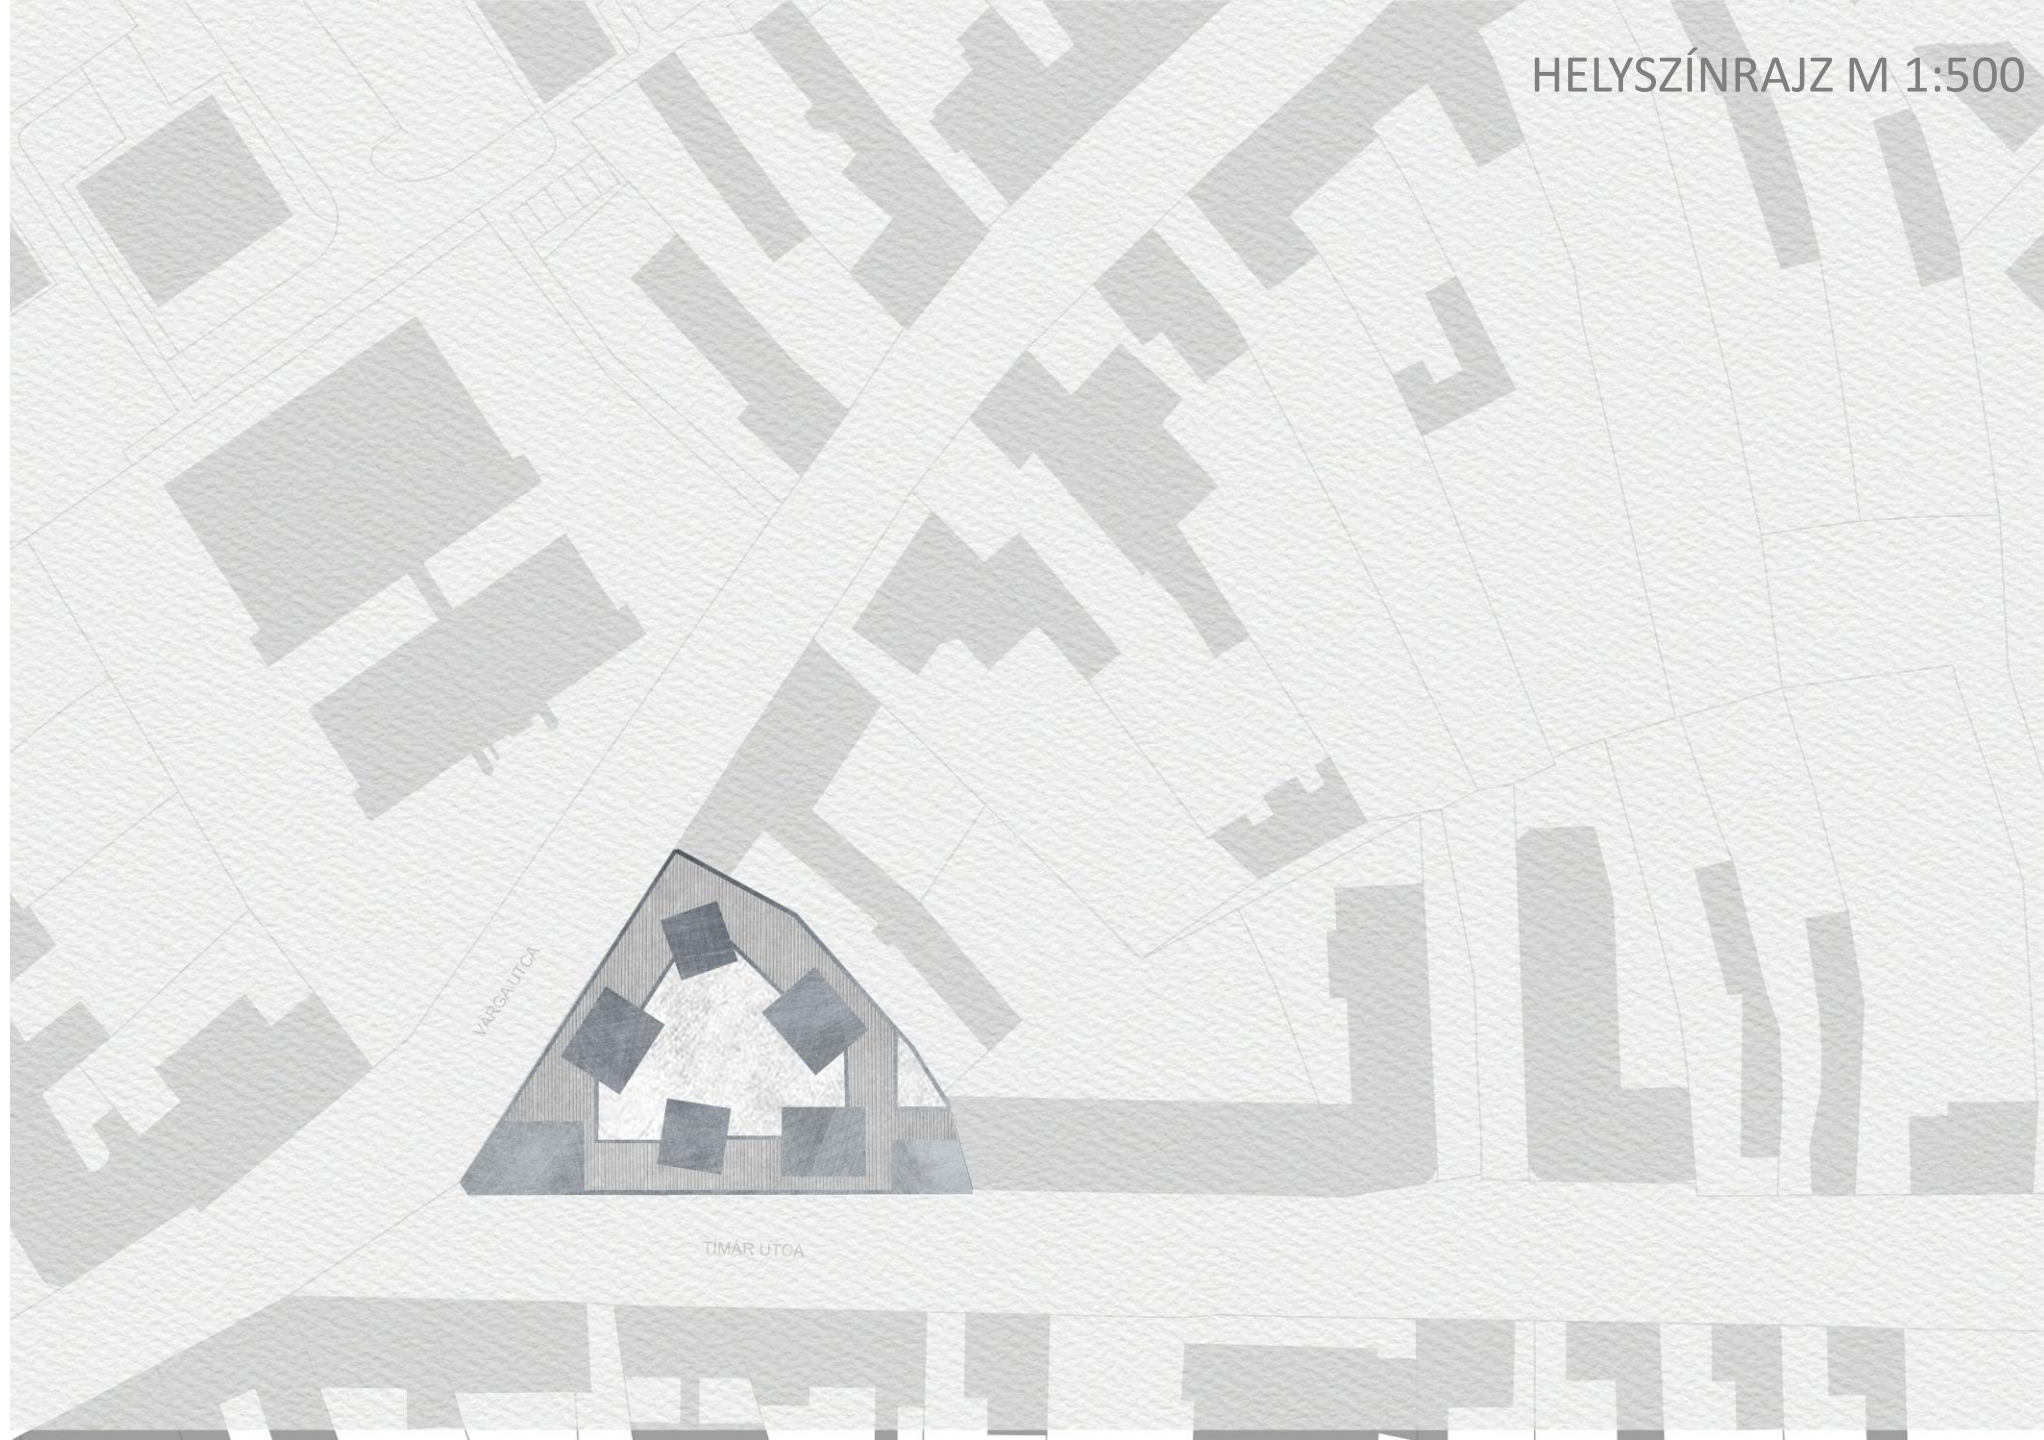

HELYSZÍNRAJZ M 1:500